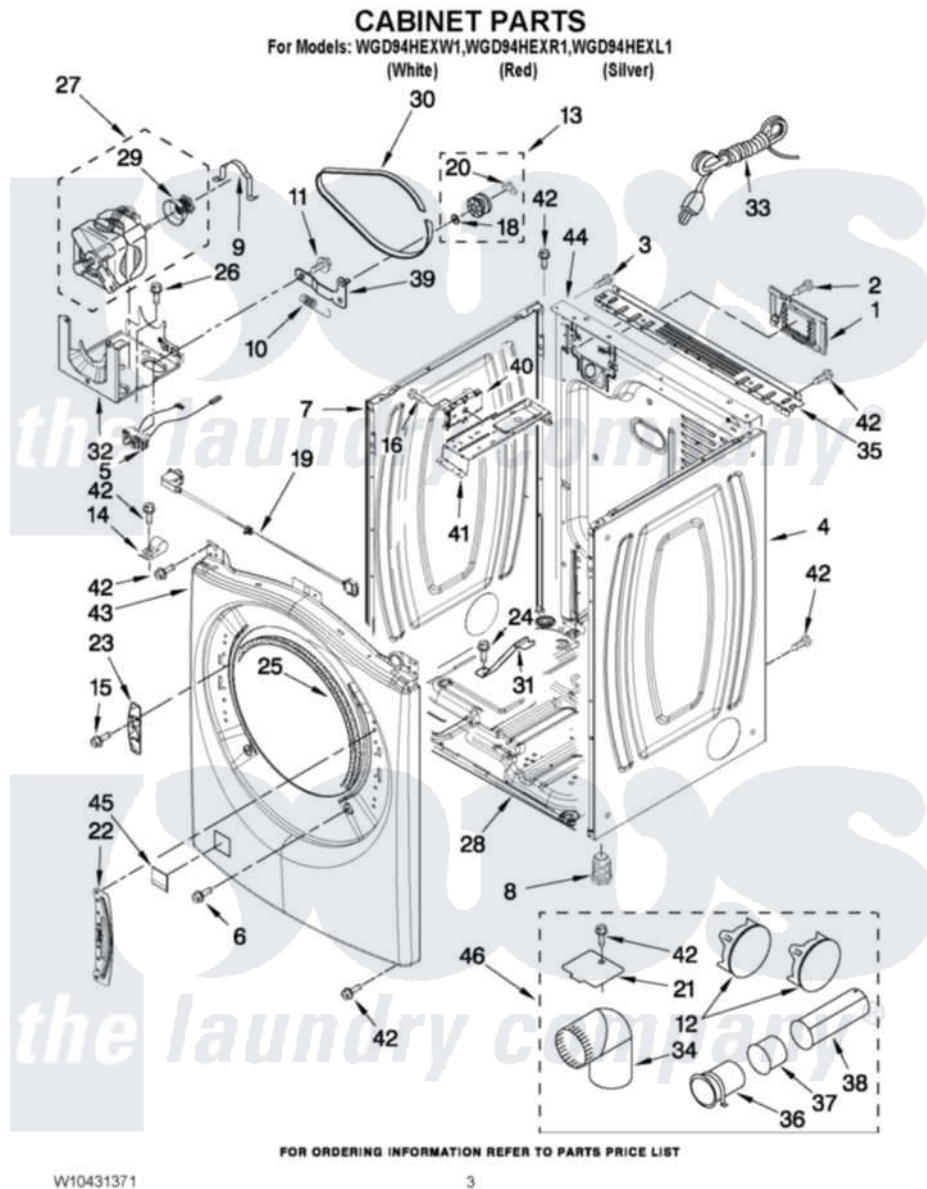

Whirlpool WGD94HEXL1 02 - CABINET PARTS

Whirlpool [Residential Whirlpool WGD94HEXL1 Dryer Parts](#) Parts Diagram 02 - CABINET PARTS
Click on the part number to view part

Item	Original Part Number	Replaced By	Status	Part Description
1	8317339			Cover, Terminal Block
2	3390814	90767		Screw, 8A X 3/8 HeX Washer Head Tapping
3	8533974	4331106		Screw, No.10-32 X 7/16
4	W10280028			Panel, Side
"	W10337791			Panel, Side
"	W10249725			Panel, Side
5	W10246525	W10314253		Switch, Assembly Broken Belt
6	3357011	308685		Side Trim)
7	W10192435			Panel, Side
"	W10337789	W10468502		Panel, Side
"	W10249727			Panel, Side
8	3392100	49621		Feet-Leveling
NI	279810			Foot-Optional
9	W10121316			Plug, Multivent
10	3387374			Spring, Idler
11	3389420			Retainer-Idler 1/4-20 X 1/16

12	49252		Plug, Multivent
"	W10151499	W10404617	Plug, Multivent
13	3388672	279640	Pulley-ldr
14	3978776		Bracket, Gas Pipe Switch
15	W10288126		Screw, 10-32 X 1/2
16	90767		Screw, 8A X 3/8 HeX Washer Head Tapping
18	W10121334		Washer, Thrust
19	W10267834		Door Switch Assembly
20	690997		Washer, Thrust
21	8066115	3394331	Plate Cover
22	W10208218		Bracket, Door Hinge
23	W10208250		Strike, Door
24	693995		Screw, Hex Head
25	3387242		Seal, Front Panel
26	343641	681414	Screw, 10AB X 1/2
27	8538263	279787	Motor-Drve
28	8565046		(BROKEN BELT BASE, CABINET SWITCH)
29	8578220		Pulley, Motor
30	3387610	661570	Belt
31	8529757		Bracket, Burner
32	W10242878		Bracket, Motor Mounting
33	3401401	3401402	Cord, Power
34	49026		4" - 90° Elbow
35	W10208382		Bracket, Rear Dryer
36	8563747		Exhaust Pipe Medium Pipe
37	8563750		Exhaust Pipe
38	8563749		Exhaust Pipe
39	3388674	W10118756	Idler Bracket
40	W10326372		Control Board
41	W10259611		Bracket, Control
42	3390647	488729	Screw
43	W10208192		Front Panel
"	W10337783		Front Panel
"	W10316296		Front Panel
44	W10247569		Panel, Rear
45	8564457		Plug, Front Panel
"	W10256411		Plug, Front Panel
"	W10249704		Plug, Front Panel
NI	W10331132		Dryer Exhaust Kit