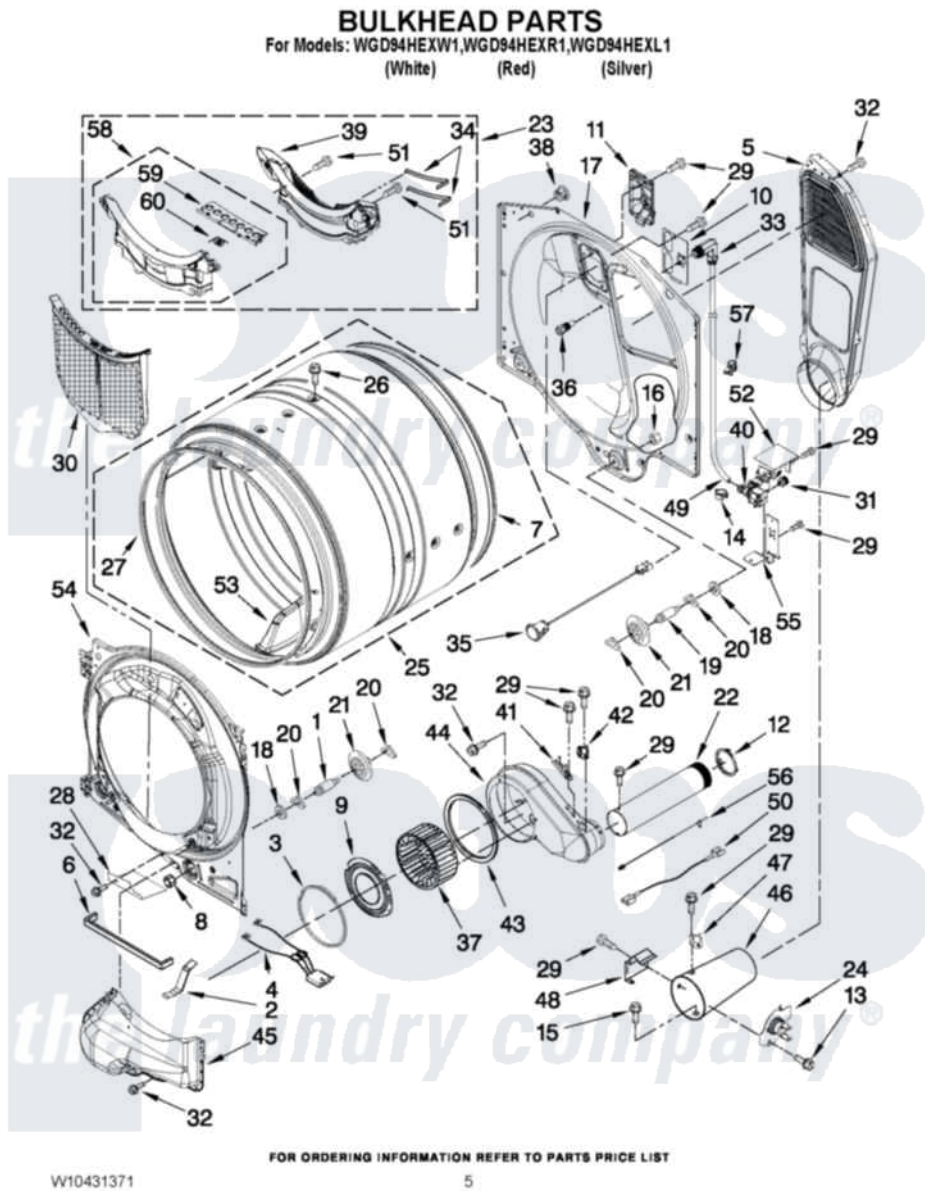

Whirlpool WGD94HEXL1 03 - BULKHEAD PARTS

Whirlpool [Residential Whirlpool WGD94HEXL1 Dryer Parts](#) Parts Diagram 03 - BULKHEAD PARTS
Click on the part number to view part

Item	Original Part Number	Replaced By	Status	Part Description
1	W10359271			Shaft, Drum Roller Threads
2	W10306123			Clip, Lint Duct
3	W10211899			Seal, Collar Blower Housing
4	W10298258			Harness, Sensor
5	W10295533			Air Duct Assembly
6	W10211950			Seal, Outlet Housing
7	697694	280114		Seal
8	3934666	W10080210		Nut, 3/8 X 16
9	W10211901			Collar Assembly
10	W10208422			Rear Deflector
11	W10249422			Nozzle, Bracket Rear
12	W10344699			Collar, Duct
13	693995			Screw, Hex Head
14	W10044599			Clip, Push-To-Connect
15	693995			Screw, Hex Head
16	W10001120	W10080190		Nut, 3/8-16