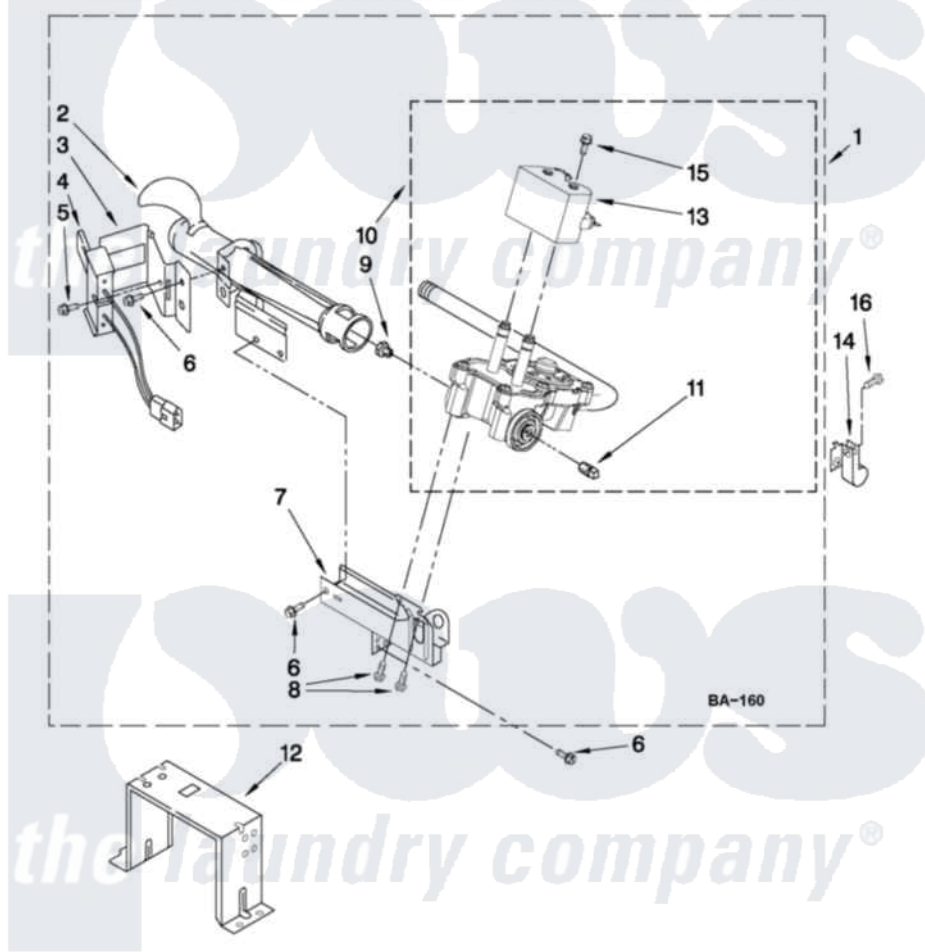

# Whirlpool WGD94HEXL1 04 - W10307147 BURNER ASSEMBLY

## W10307147 BURNER ASSEMBLY

For Models: WGD94HEXW1, WGD94HEXR1, WGD94HEXL1  
(White) (Red) (Silver)

USE WITH TYPE 1 - NATURAL, TYPE 2 - MIXED,  
AND TYPE 4 - LIQUEFIED PROPANE AND BUTANE GASES

FOR ORDERING INFORMATION REFER TO PARTS PRICE LIST

W10431371

7

Whirlpool [Residential Whirlpool WGD94HEXL1 Dryer Parts](#) Parts Diagram 04 - W10307147 BURNER ASSEMBLY  
Click on the part number to view part

Item	Original Part Number	Replaced By	Status	Part Description
1	W10307147	<a href="#">W10353165</a>		Burner-Gas
2	688617	<a href="#">693140</a>		Burner
3	<a href="#">694298</a>			Bracket, Ignitor
4	686590	<a href="#">279311</a>		Ignitor
5	<a href="#">3393909</a>			Screw, 8-32 X 7/8
6	343641	<a href="#">681414</a>		Screw, 10AB X 1/2
7	3389871		Not Available	Base, Burner
8	<a href="#">3387057</a>			Screw, 10-16 X 1/2 Orifice, Burner
9	<a href="#">15418</a>			Orifice, Burner Type 1
10	W10175144	<a href="#">W10293912</a>		Valve-Gas
11	<a href="#">W10295523</a>			Plug, Pipe
12	<a href="#">3389889</a>			Bracket, Support
13	<a href="#">W10328463</a>			Coil, 60 Hz
14	<a href="#">3978776</a>			Bracket, Gas Pipe Switch
15	<a href="#">326049536</a>			Screw, Coil
16	3390647	<a href="#">488729</a>		Screw