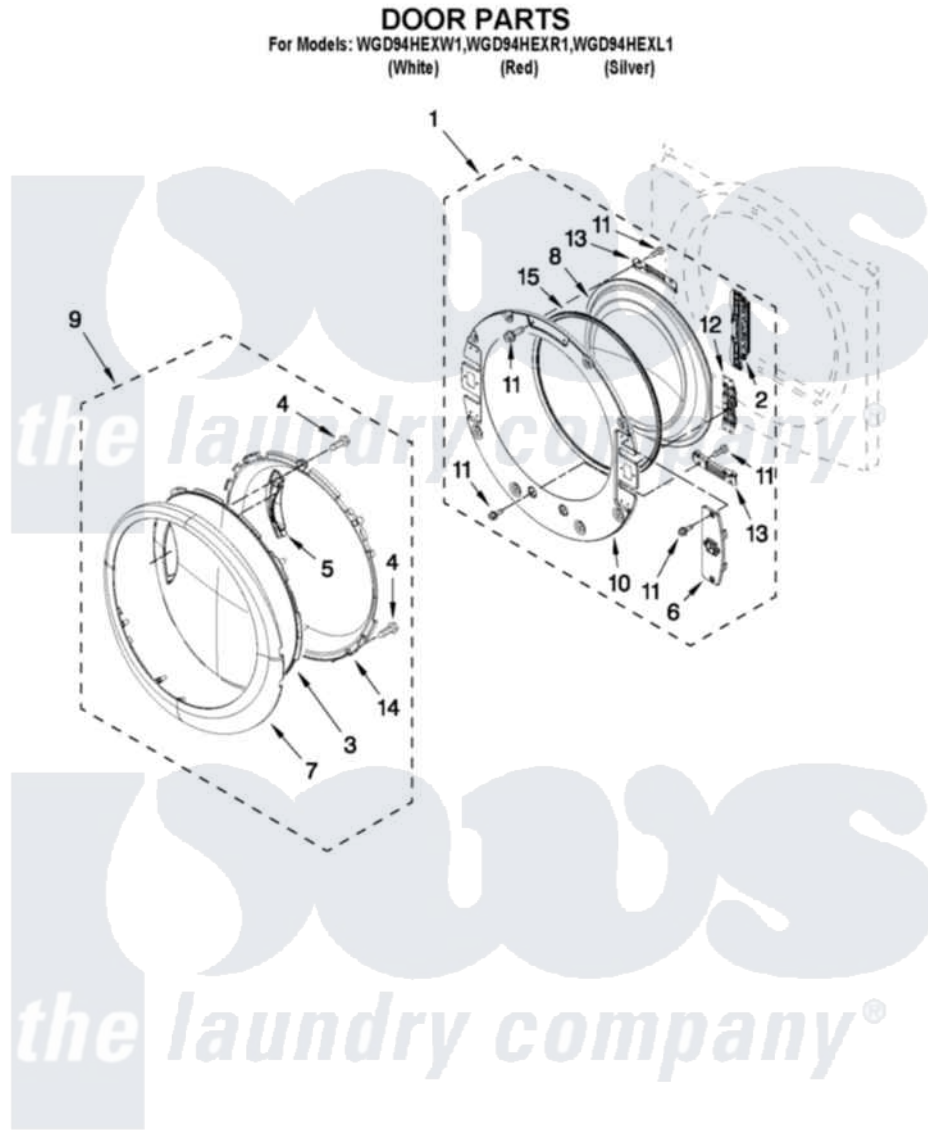

Whirlpool WGD94HEXL1 05 - DOOR PARTS

FOR ORDERING INFORMATION REFER TO PARTS PRICE LIST

W10431371

9

[Whirlpool Residential Whirlpool WGD94HEXL1 Dryer Parts](#) Parts Diagram 05 - DOOR PARTS

[Click on the part number to view part](#)

Item	Original Part Number	Replaced By	Status	Part Description
1	W10208266			Door, Inner Assembly
2	W10208414			Door Hinge Assembly
3	W10208270			Door, Outer Screen
4	9742177			Screw, 8-18 X .625
5	W10208411			Handle, Door
6	W10208413			Cover, Door Switch
7	W10208271			Door, Trim Ring
8	W10208417			Window Inner Door
9	W10208268			Door Assembly (Outer) (Include Items, (3, 4, 5, 7 And 14)
10	W10267837			Door, Inner Assembly
11	W10288126			Screw, 10-32 X 1/2
12	W10208254			Door Inner Screw, 10-32 X 1/2
13	W10208252			Bracket, Glass
14	W10208269			Frame, Door Front Support
15	W10208254			Door Inner Screw, 10-32 X 1/2