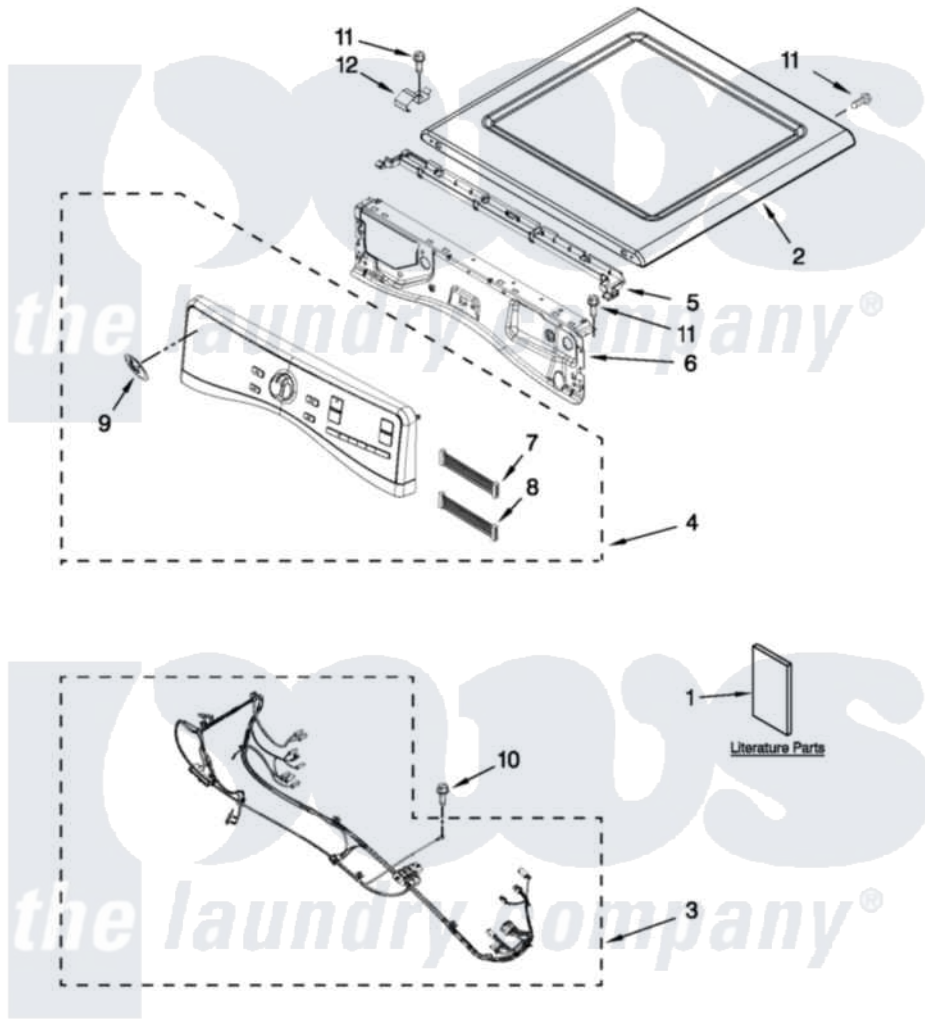

Whirlpool WGD94HEXR2 01 - TOP AND CONSOLE PARTS

TOP AND CONSOLE PARTS

For Models: WGD94HEXW2, WGD94HEXR2, WGD94HEXL2
(White) (Red) (Silver)

27" GAS DRYER

FOR ORDERING INFORMATION REFER TO PARTS PRICE LIST

3-12 Litho in U.S.A. (JLP)(bay)

1

Part No. W10486821 Rev. A

Whirlpool [Residential Whirlpool WGD94HEXR2 Dryer Parts](#) Parts Diagram 01 - TOP AND CONSOLE PARTS
Click on the part number to view part

Item	Original Part Number	Replaced By	Status	Part Description
1	W10305730		Not Available	USE & CARE GUIDE (ENGLISH)
"	W10420005		Not Available	TECH SHEET
"	W10423115		Not Available	INSTALLATION, INSTRUCTION
2	W10208383			Top
"	W10337792			Top
"	W10316282			Top
3	W10441591			Harness, Main
4	W10464682			Panel, Console
"	W10464684			Panel, Console
"	W10464683			Panel, Console
5	W10317570			Water Channel
6	W10208198			Bracket, Console
7	W10267938			Harness, UI Jumper
8	W10267937			Harness, Jumper
9	W10117943	8303811		Badge, Assembly

10

[693995](#)

Screw, Hex Head

11

3390647

[488729](#)

Screw

12