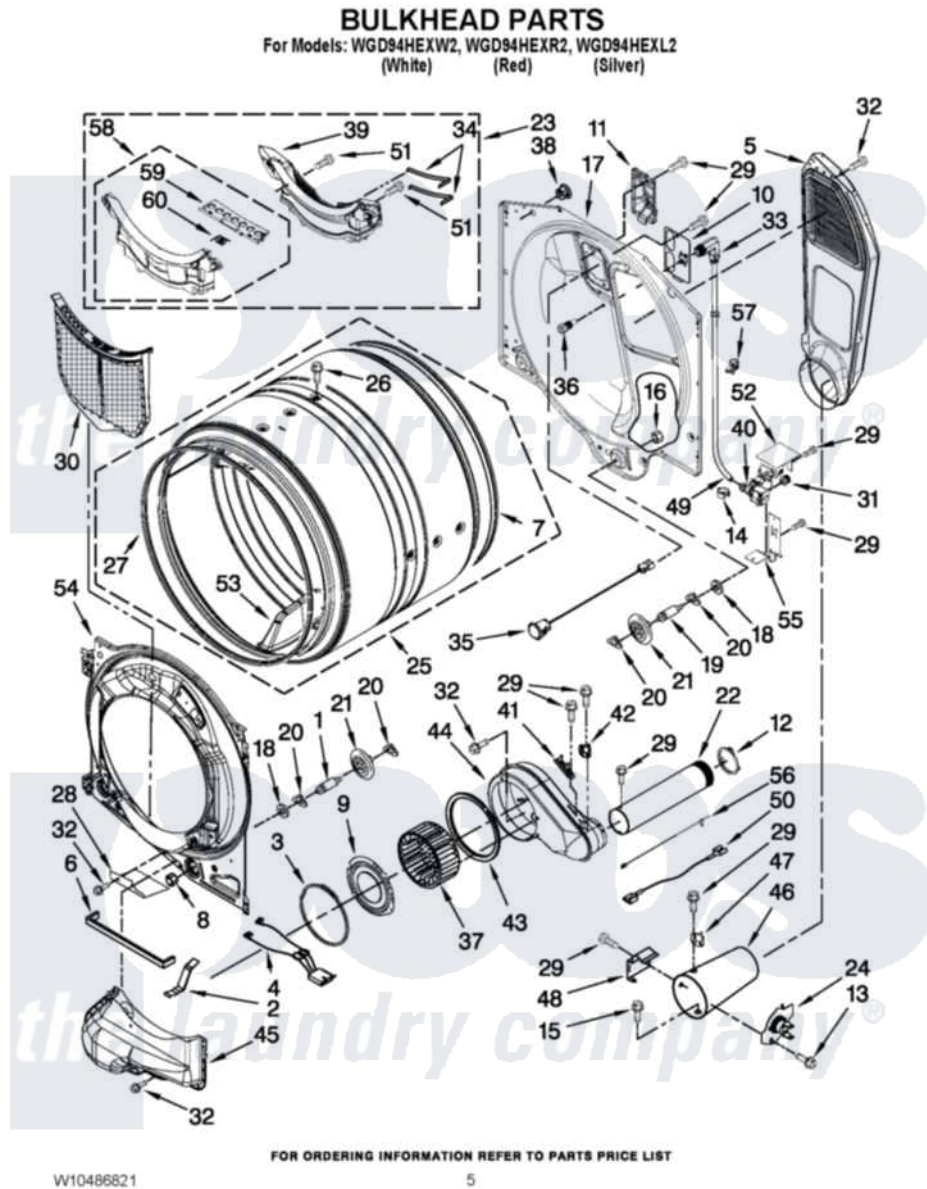

# Whirlpool WGD94HEXR2 03 - BULKHEAD PARTS

Whirlpool [Residential Whirlpool WGD94HEXR2 Dryer Parts](#) Parts Diagram 03 - BULKHEAD PARTS  
Click on the part number to view part

Item	Original Part Number	Replaced By	Status	Part Description
1	<a href="#">W10359271</a>			Shaft, Drum Roller Threads
2	<a href="#">W10306123</a>			Clip, Lint Duct
3	<a href="#">W10211899</a>			Seal, Collar Blower Housing
4	<a href="#">3406653</a>			Harness, Sensor
5	<a href="#">W10295533</a>			Air Duct Assembly
6	<a href="#">W10211950</a>			Seal, Outlet Housing
7	697694	<a href="#">280114</a>		Seal
8	3934666	<a href="#">W10080210</a>		Nut, 3/8 X 16
9	<a href="#">W10211901</a>			Collar Assembly
10	<a href="#">W10208422</a>			Rear Deflector
11	<a href="#">W10249422</a>			Nozzle, Bracket Rear
12	<a href="#">W10344699</a>			Collar, Duct
13	<a href="#">693995</a>			Screw, Hex Head
14	<a href="#">W10044599</a>			Clip, Push-To-Connect
15	<a href="#">693995</a>			Screw, Hex Head
16	W10001120	<a href="#">W10080190</a>		Nut, 3/8-16