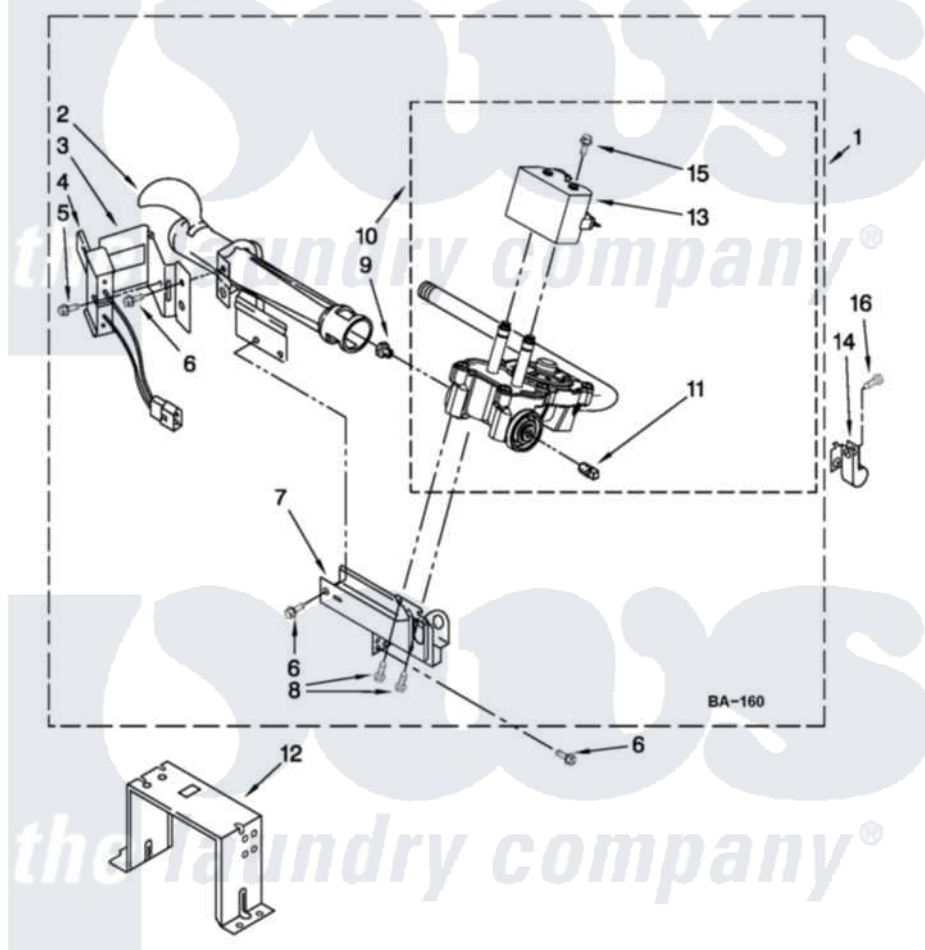

# Whirlpool WGD94HEXR2 04 - W10307147 BURNER ASSEMBLY

## W10307147 BURNER ASSEMBLY

For Models: WGD94HEXW2, WGD94HEXR2, WGD94HEXL2  
(White) (Red) (Silver)

USE WITH TYPE 1 - NATURAL, TYPE 2 - MIXED,  
AND TYPE 4 - LIQUEFIED PROPANE AND BUTANE GASES

FOR ORDERING INFORMATION REFER TO PARTS PRICE LIST

W10486821

7

Whirlpool [Residential Whirlpool WGD94HEXR2 Dryer Parts](#) Parts Diagram 04 - W10307147 BURNER ASSEMBLY  
Click on the part number to view part

Item	Original Part Number	Replaced By	Status	Part Description
1	W10307147	<a href="#">W10353165</a>		Burner-Gas
2	688617	<a href="#">693140</a>		Burner
3	<a href="#">694298</a>			Bracket, Ignitor
4	686590	<a href="#">279311</a>		Ignitor
5	<a href="#">3393909</a>			Screw, 8-32 X 7/8
6	343641	<a href="#">681414</a>		Screw, 10AB X 1/2
7	3389871		Not Available	Base, Burner
8	<a href="#">3387057</a>			Screw, 10-16 X 1/2 Orifice, Burner
9	<a href="#">15418</a>			Orifice, Burner Type 1
10	W10175144	<a href="#">W10293912</a>		Valve-Gas
11	<a href="#">W10295523</a>			Plug, Pipe
12	<a href="#">3389889</a>			Bracket, Support
13	<a href="#">W10328463</a>			Coil, 60 Hz
14	<a href="#">3978776</a>			Bracket, Gas Pipe Switch
15	<a href="#">326049536</a>			Screw, Coil
16	3390647	<a href="#">488729</a>		Screw