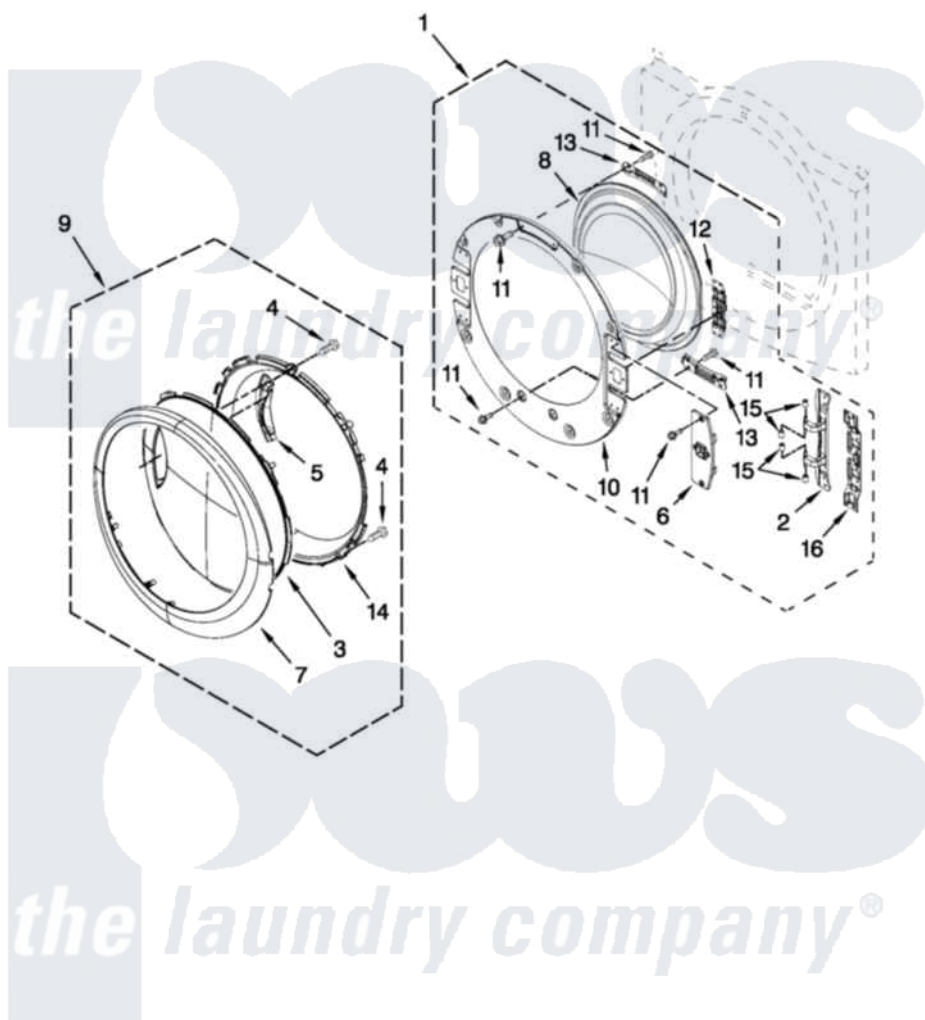

Whirlpool WGD94HEXR2 05 - DOOR PARTS

DOOR PARTS

For Models: WGD94HEXW2, WGD94HEXR2, WGD94HEXL2
(White) (Red) (Silver)

FOR ORDERING INFORMATION REFER TO PARTS PRICE LIST

W10486821

9

Whirlpool [Residential Whirlpool WGD94HEXR2 Dryer Parts](#) Parts Diagram 05 - DOOR PARTS

[Click on the part number to view part](#)

Item	Original Part Number	Replaced By	Status	Part Description
1	W10208266			Door, Inner Assembly
2	W10208415			Hinge Base
3	W10208270			Door, Outer Screen
4	9742177			Screw, 8-18 X .625
5	W10208411			Handle, Door
6	W10208413			Cover, Door Switch
7	W10208271			Door, Trim Ring
8	W10208417			Window Inner Door
9	W10208268			Door Assembly (Outer) (Include Items, (3, 4, 5, 7 And 14)
10	W10267837			Door, Inner Assembly
11	W10288126			Screw, 10-32 X 1/2
12	W10329710			Door Catch Assembly
13	W10208252			Bracket, Glass
14	W10208269			Frame, Door Front Support
15	W10208398			Cap, Hinge