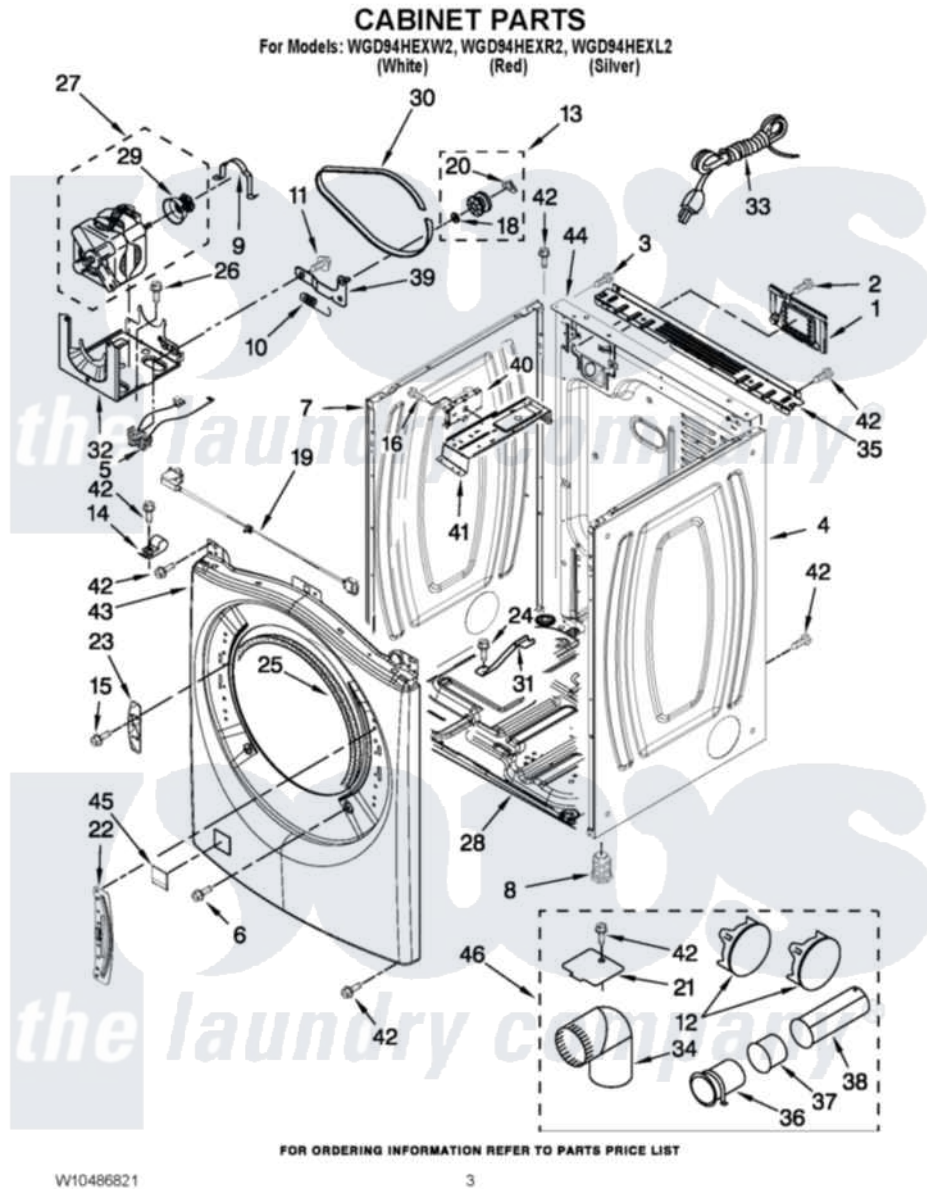

# Whirlpool WGD94HEXW2 02 - CABINET PARTS

Whirlpool [Residential Whirlpool WGD94HEXW2 Dryer Parts](#) Parts Diagram 02 - CABINET PARTS  
Click on the part number to view part

Item	Original Part Number	Replaced By	Status	Part Description
1	<a href="#">8317339</a>			Cover, Terminal Block
2	<a href="#">3390631</a>			Screw, 10-16 X 3/8
3	8533974	<a href="#">4331106</a>		Screw, No.10-32 X 7/16
4	<a href="#">W10469589</a>			Panel, Side
"	<a href="#">W10469590</a>			Panel, Side
"	<a href="#">W10469592</a>			Panel, Side
5	<a href="#">W10411936</a>			Switch, Broken Belt
6	3357011	<a href="#">308685</a>		Side Trim )
7	<a href="#">W10468495</a>			Panel, Side
"	<a href="#">W10468502</a>			Panel, Side
"	<a href="#">W10468499</a>			Panel, Side
8	3392100	<a href="#">49621</a>		Feet-Leveling
NI	<a href="#">279810</a>			Foot-Optional
9	<a href="#">W10121316</a>			Plug, Multivent
10	<a href="#">3387374</a>			Spring, Idler
11	<a href="#">3389420</a>			Retainer-Idler 1/4-20 X 1/16