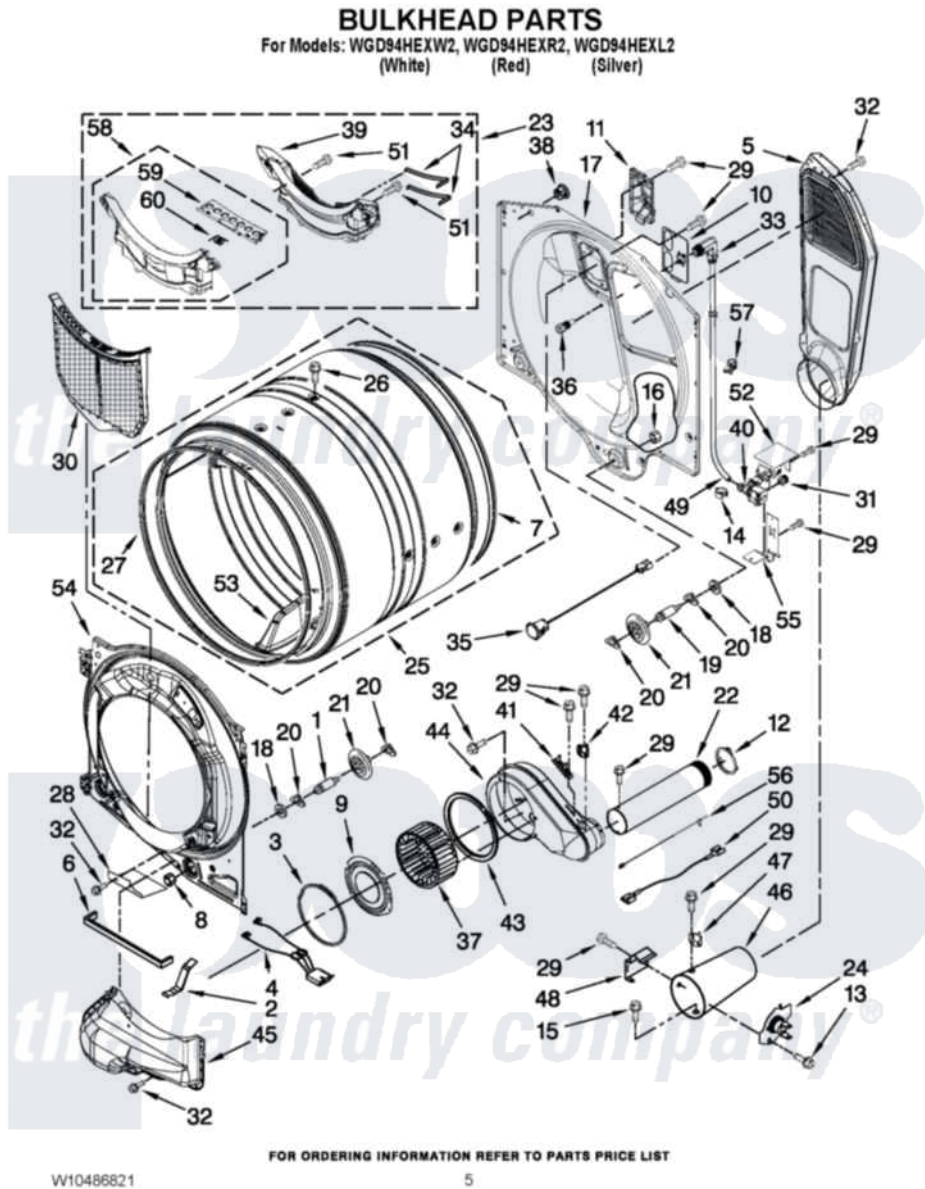

Whirlpool WGD94HEXW2 03 - BULKHEAD PARTS

Whirlpool [Residential Whirlpool WGD94HEXW2 Dryer Parts](#) Parts Diagram 03 - BULKHEAD PARTS
Click on the part number to view part

Item	Original Part Number	Replaced By	Status	Part Description
1	W10359271			Shaft, Drum Roller Threads
2	W10306123			Clip, Lint Duct
3	W10211899			Seal, Collar Blower Housing
4	3406653			Harness, Sensor
5	W10295533			Air Duct Assembly
6	W10211950			Seal, Outlet Housing
7	697694	280114		Seal
8	3934666	W10080210		Nut, 3/8 X 16
9	W10211901			Collar Assembly
10	W10208422			Rear Deflector
11	W10249422			Nozzle, Bracket Rear
12	W10344699			Collar, Duct
13	693995			Screw, Hex Head
14	W10044599			Clip, Push-To-Connect
15	693995			Screw, Hex Head
16	W10001120	W10080190		Nut, 3/8-16