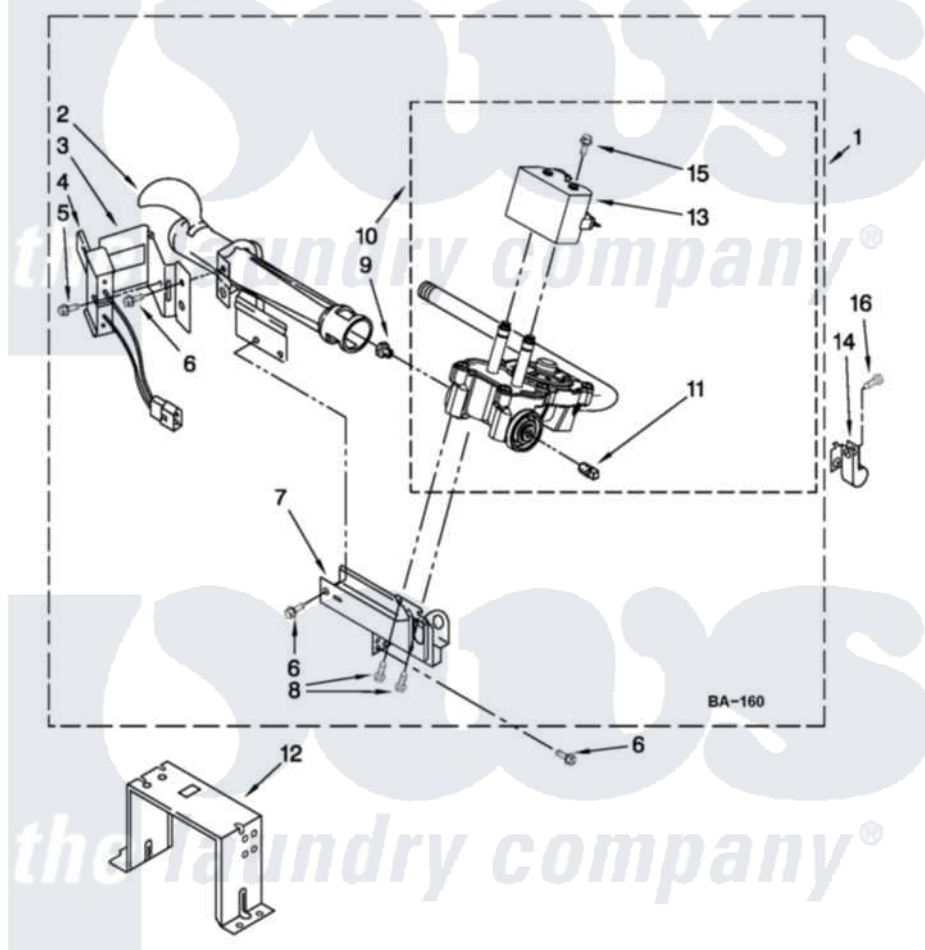

Whirlpool WGD94HEXW2 04 - W10307147 BURNER ASSEMBLY

W10307147 BURNER ASSEMBLY

For Models: WGD94HEXW2, WGD94HEXR2, WGD94HEXL2
(White) (Red) (Silver)

USE WITH TYPE 1 - NATURAL, TYPE 2 - MIXED,
AND TYPE 4 - LIQUEFIED PROPANE AND BUTANE GASES

FOR ORDERING INFORMATION REFER TO PARTS PRICE LIST

W10486821

7

Whirlpool [Residential Whirlpool WGD94HEXW2 Dryer Parts](#) Parts Diagram 04 - W10307147 BURNER ASSEMBLY
Click on the part number to view part

Item	Original Part Number	Replaced By	Status	Part Description
1	W10307147	W10353165		Burner-Gas
2	688617	693140		Burner
3	694298			Bracket, Ignitor
4	686590	279311		Ignitor
5	3393909			Screw, 8-32 X 7/8
6	343641	681414		Screw, 10AB X 1/2
7	3389871		Not Available	Base, Burner
8	3387057			Screw, 10-16 X 1/2 Orifice, Burner
9	15418			Orifice, Burner Type 1
10	W10175144	W10293912		Valve-Gas
11	W10295523			Plug, Pipe
12	3389889			Bracket, Support
13	W10328463			Coil, 60 Hz
14	3978776			Bracket, Gas Pipe Switch
15	326049536			Screw, Coil
16	3390647	488729		Screw