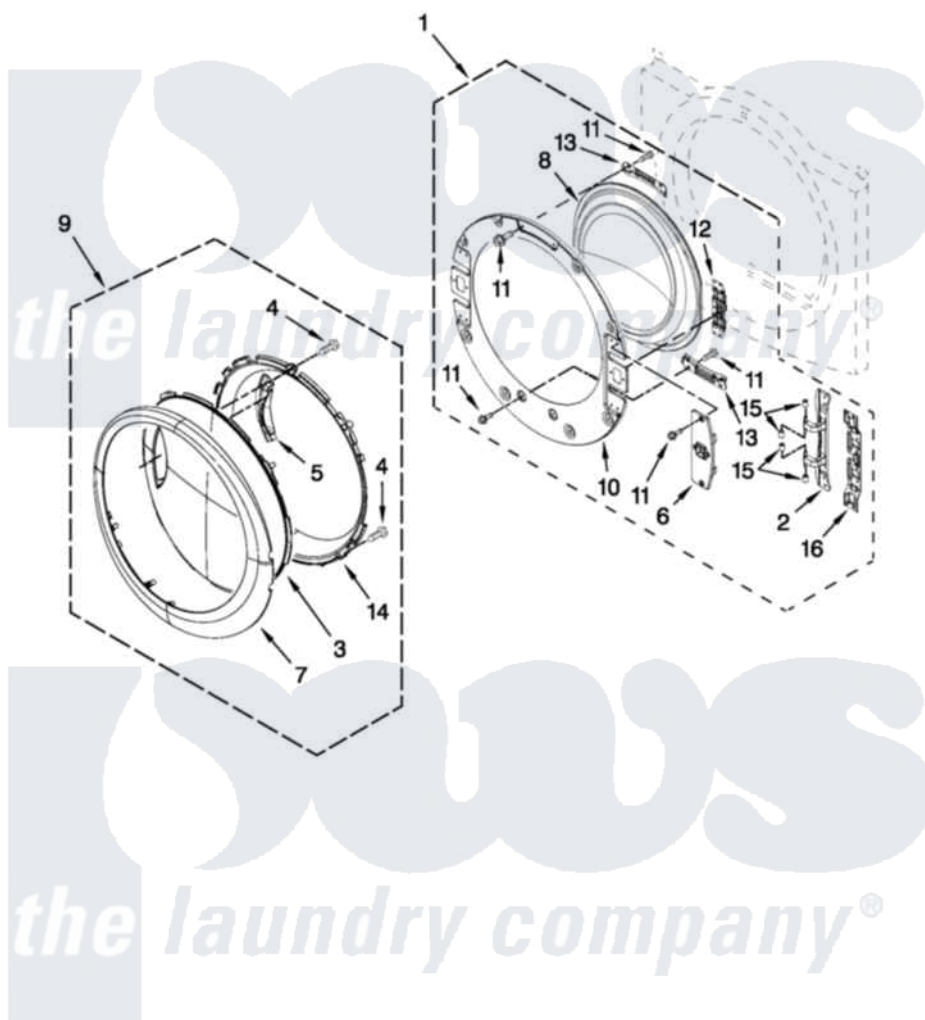

Whirlpool WGD94HEXW2 05 - DOOR PARTS

DOOR PARTS

For Models: WGD94HEXW2, WGD94HEXR2, WGD94HEXL2
(White) (Red) (Silver)

FOR ORDERING INFORMATION REFER TO PARTS PRICE LIST

W10486821

9

Whirlpool [Residential Whirlpool WGD94HEXW2 Dryer Parts](#) Parts Diagram 05 - DOOR PARTS

[Click on the part number to view part](#)

Item	Original Part Number	Replaced By	Status	Part Description
1	W10208266			Door, Inner Assembly
2	W10208415			Hinge Base
3	W10208270			Door, Outer Screen
4	9742177			Screw, 8-18 X .625
5	W10208411			Handle, Door
6	W10208413			Cover, Door Switch
7	W10208271			Door, Trim Ring
8	W10208417			Window Inner Door
9	W10208268			Door Assembly (Outer) (Include Items, (3, 4, 5, 7 And 14)
10	W10267837			Door, Inner Assembly
11	W10288126			Screw, 10-32 X 1/2
12	W10329710			Door Catch Assembly
13	W10208252			Bracket, Glass
14	W10208269			Frame, Door Front Support
15	W10208398			Cap, Hinge