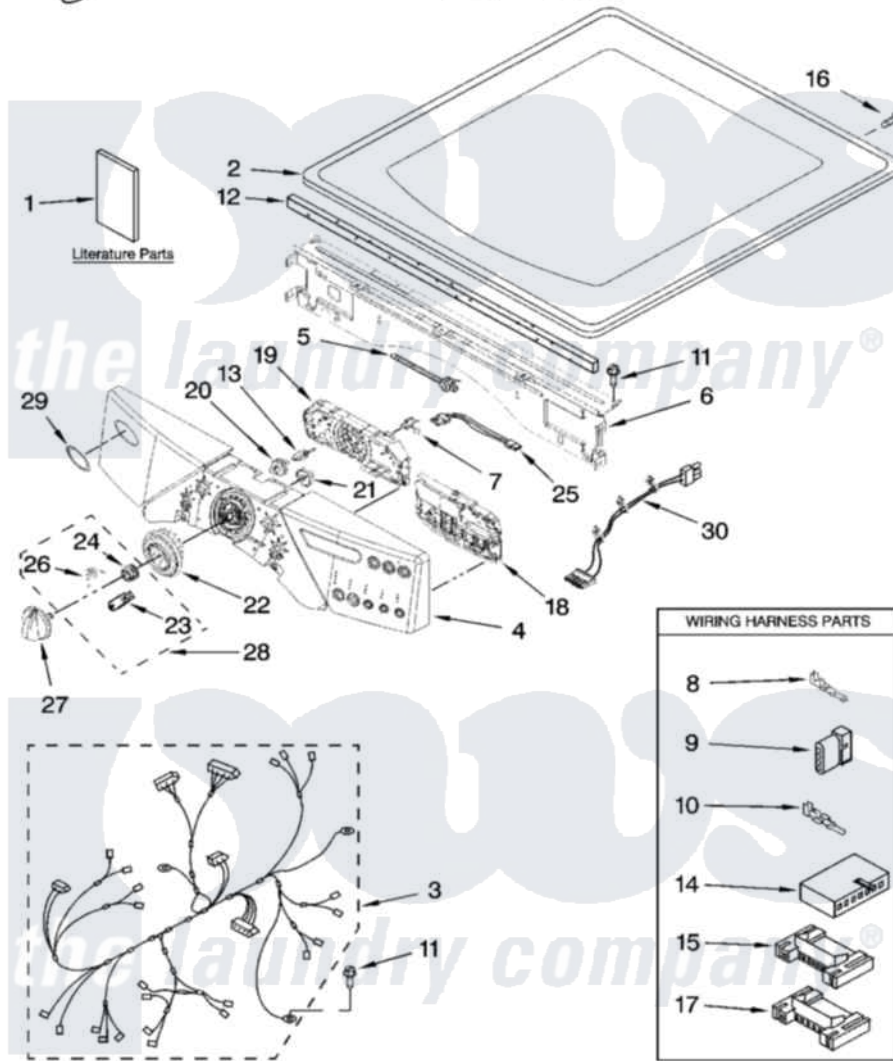

# Whirlpool WGD9500TC0 01 - TOP AND CONSOLE PARTS

## TOP AND CONSOLE PARTS

For Models: WGD9500TW0, WGD9500TC0  
(White) (Chestnut)

GAS DRYER

12-07 LITHO IN U.S.A. (LT)

1

Part No. W10163339 Rev. A

Whirlpool [Residential Whirlpool WGD9500TC0 Dryer Parts](#) Parts Diagram 01 - TOP AND CONSOLE PARTS

[Click on the part number to view part](#)

Item	Original Part Number	Replaced By	Status	Part Description
1	W10122320		Not Available	Use & Care Guide
"	W10050531		Not Available	Tech Sheet
"	W10139322		Not Available	TIP SHEET DRYER STEAM
"	W10122321		Not Available	Guide, Quick Start
2	8519251	<a href="#">W10117263</a>		Top
"	<a href="#">W10140291</a>			Top
3	<a href="#">W10110985</a>			Harness, Main
4	<a href="#">W10153649</a>			Panel, Console
"	<a href="#">W10177358</a>			Panel, Console
5	<a href="#">3391018</a>			Tie Cable
6	W10006840	<a href="#">W10215656</a>		Bracket, Console
7	<a href="#">W10112268</a>			Clip-Harness
8	<a href="#">94614</a>			Terminal
9	<a href="#">3936144</a>			Do-It-Yourself Repair Manuals
10	94613	<a href="#">596797</a>		Terminal
11	3390647	<a href="#">488729</a>		Screw