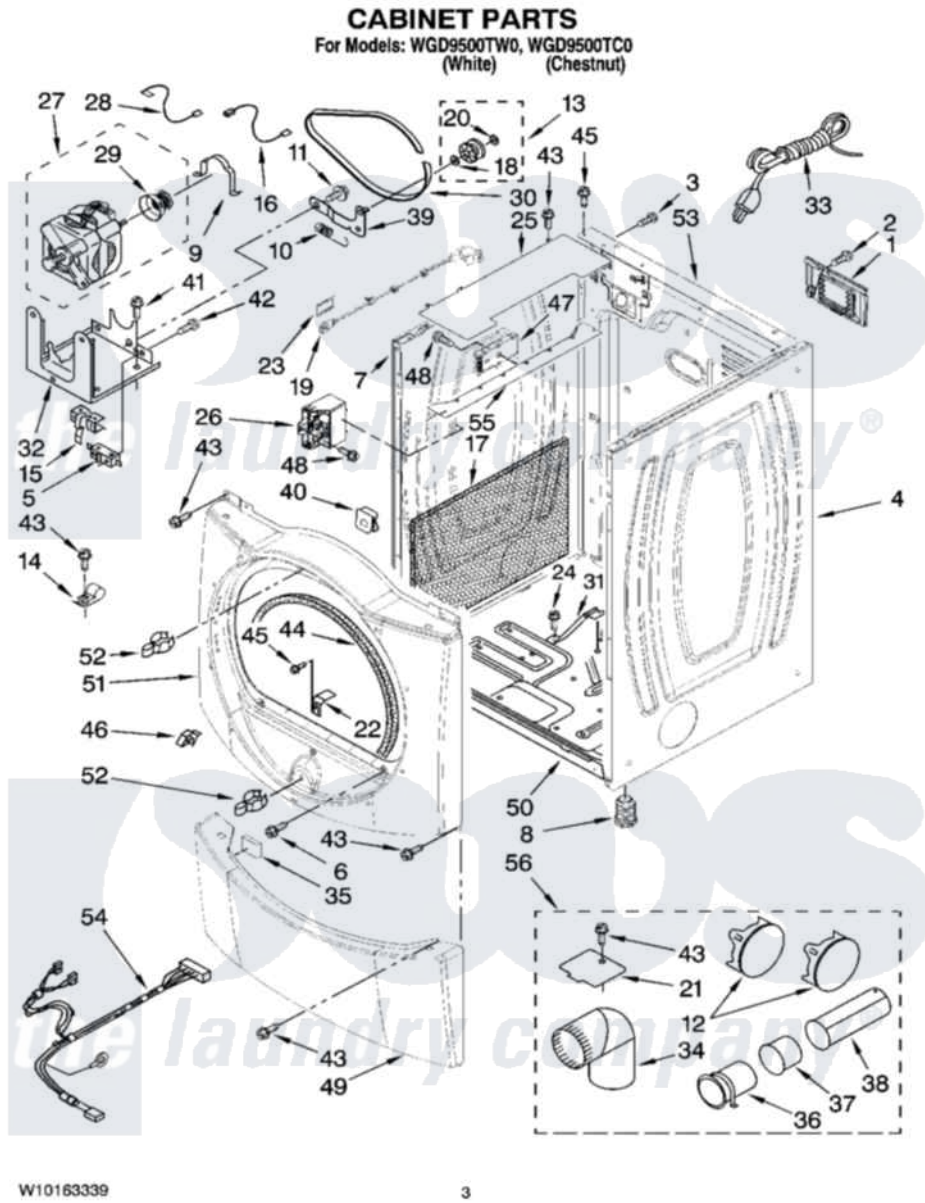

Whirlpool WGD9500TC0 02 - CABINET PARTS

Whirlpool [Residential Whirlpool WGD9500TC0 Dryer Parts](#) Parts Diagram 02 - CABINET PARTS
Click on the part number to view part

Item	Original Part Number	Replaced By	Status	Part Description
1	8317340			Cover, Terminal Block
2	3390814	90767		Screw, 8A X 3/8 HeX Washer Head Tapping
3	8533974	4331106		Screw, No.10-32 X 7/16
4	W10139003	W10117273		Panel
"	W10139014	W10156775		Panel
5	3394881	279782		Switch-Lid
6	3357011	308685		Side Trim)
7	W10138989	W10117272		Panel
"	W10139000	W10156769		Panel
8	3392100	49621		Feet-Leveling
"	279810			Foot-Optional
9	660658			Clamp, Motor Mounting 343481 685441
10	3387374			Spring, Idler
11	3389420			Retainer-Idler 1/4-20 X 1/16
12	697750	W10470674		Dryer Exhaust Kit