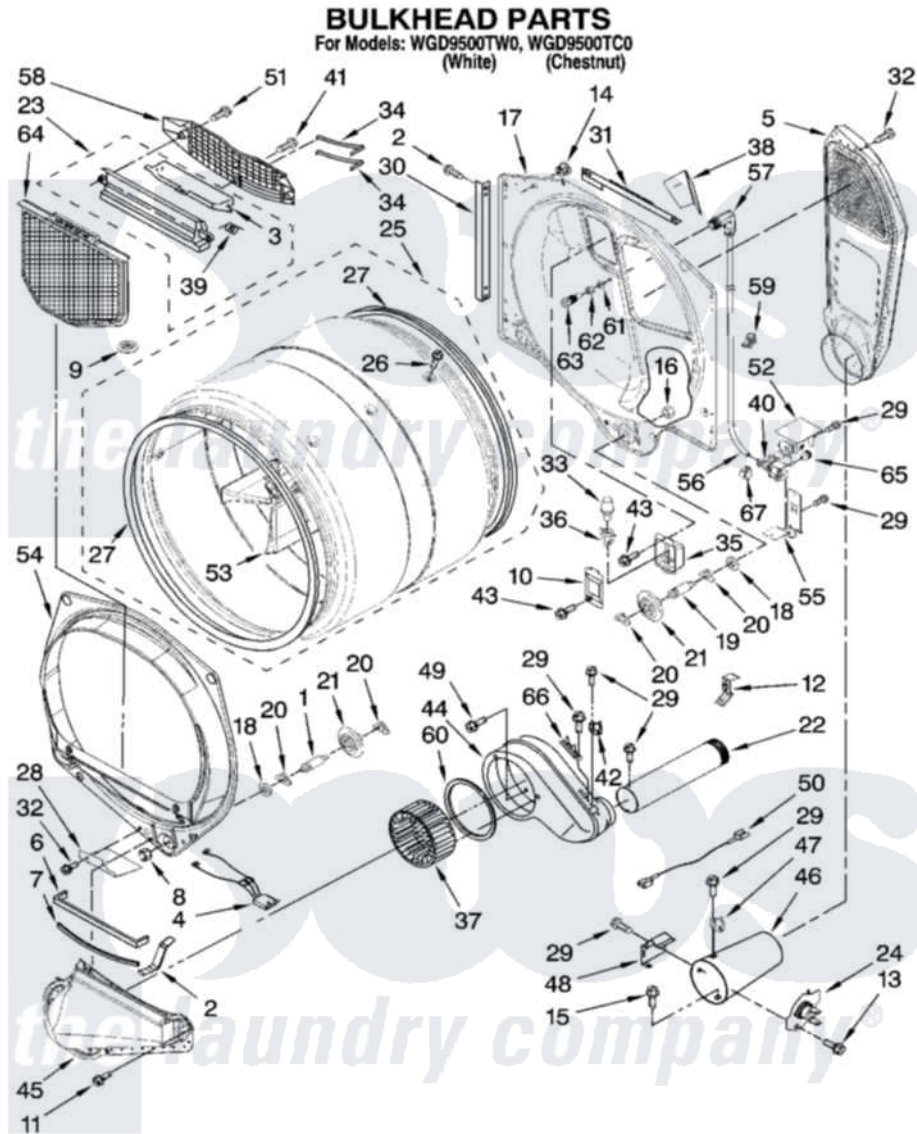

Whirlpool WGD9500TC0 03 - BULKHEAD PARTS

W10163339

5

Whirlpool [Residential Whirlpool WGD9500TC0 Dryer Parts](#) Parts Diagram 03 - BULKHEAD PARTS
Click on the part number to view part

Item	Original Part Number	Replaced By	Status	Part Description
1	8575324	W10359271		Shaft, Drum Roller Threads
2	8066208			Clip-Exhaust
3	3394984	8563758		Door, Lint Screen
4	3406653			Harness, Sensor
5	3394346			Air Duct Assembly
6	697813			Seal, Outlet Housing
7	697814	697813		Seal, Outlet Housing
8	3934666	W10080210		Nut, 3/8 X 16
9	W10128544			Housing-Outlet
10	3402841	8532165		Lens, Drum Light
11	359625	487240		Screw, For Mtg. Service Capacitor
12	8572105			Retainer, Toe Panel
13	8533971	90767		Screw, 8A X 3/8 HeX Washer Head Tapping
14	8529007			Plug, Rear Bulkhead
15	693995			Screw, Hex Head