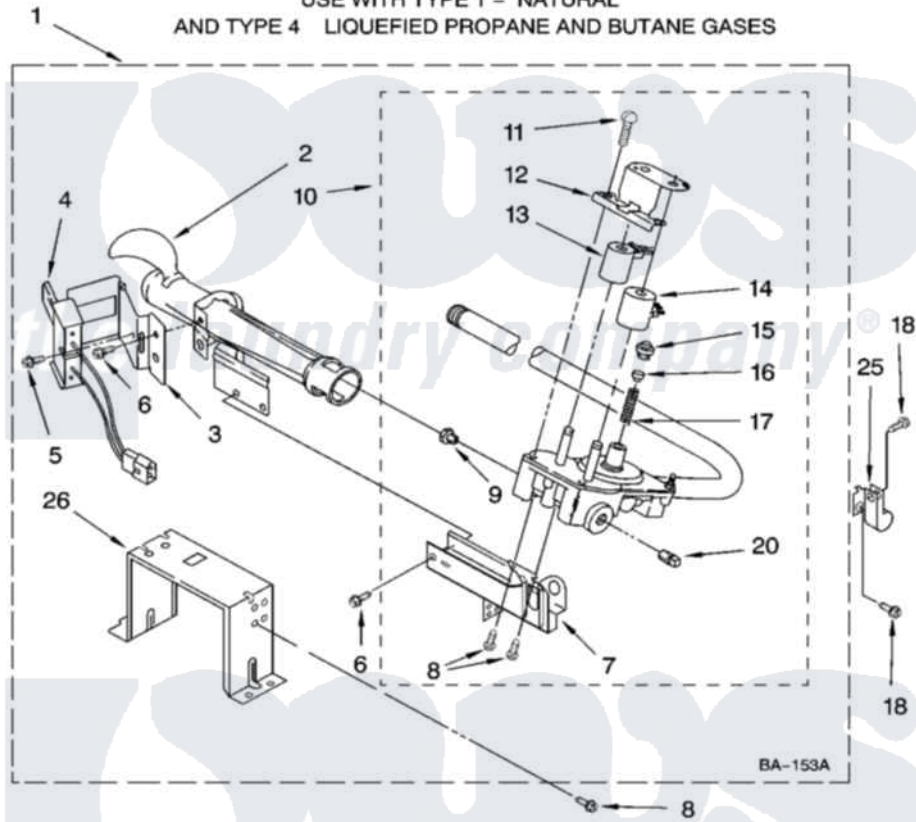

Whirlpool WGD9500TC0 04 - 8576353 BURNER ASSEMBLY

8576353 BURNER ASSEMBLY

For Models: WGD9500TW0, WGD9500TC0
(White) (Chestnut)

USE WITH TYPE 1 - NATURAL
AND TYPE 4 LIQUEFIED PROPANE AND BUTANE GASES

W10163339

7

Whirlpool [Residential Whirlpool WGD9500TC0 Dryer Parts](#) Parts Diagram 04 - 8576353 BURNER ASSEMBLY
Click on the part number to view part

| Item | Original Part Number | Replaced By | Status | Part Description |
|------|-------------------------|---------------------------|---------------|------------------------------------|
| 1 | 8576353 | 280119 | | Burner-Gas |
| 2 | 688617 | 693140 | | Burner |
| 3 | 694298 | | | Bracket, Ignitor |
| 4 | 686590 | 279311 | | Ignitor |
| 5 | 3393909 | | | Screw, 8-32 X 7/8 |
| 6 | 343641 | 681414 | | Screw, 10AB X 1/2 |
| 7 | 3389871 | | Not Available | Base, Burner |
| 8 | 3387057 | | | Screw, 10-16 X 1/2 Orifice, Burner |
| 9 | 15418 | | | Orifice, Burner Type 1 |
| " | 15422 | | Not Available | ORIFICE, BURNER (TYPE 4) (BUTANE) |
| " | 234867 | 229742 | | Orifice, Burner |
| 10 | W10118347 | W10293912 | | Valve-Gas |
| 11 | 694421 | | | Screw, Bracket Mounting |
| 12 | 694538 | | | Bracket, Shunt |
| 13 | 694540 | | | Coil, 60 Hz |

| | | | |
|----|-------------------------|---------------------------|------------------------------------|
| 14 | 694539 | | Coil, 60 Hz |
| 15 | 694424 | | Leak, Limiter |
| 16 | 694423 | | Screw, Regulator Adjustment |
| 17 | 694422 | | Spring, Regulator |
| 18 | 3390647 | 488729 | Screw |
| 20 | 239822 | W10295523 | Plug, Pipe |
| 25 | 3387561 | | Clamp-Pipe |
| 26 | 3389889 | | Bracket, Support |
| | BLANK | Not Available | Following Parts Not Illustrated |
| " | 8576846 | W10317689 | Conversion Kit L.P.G. To Type Nat. |