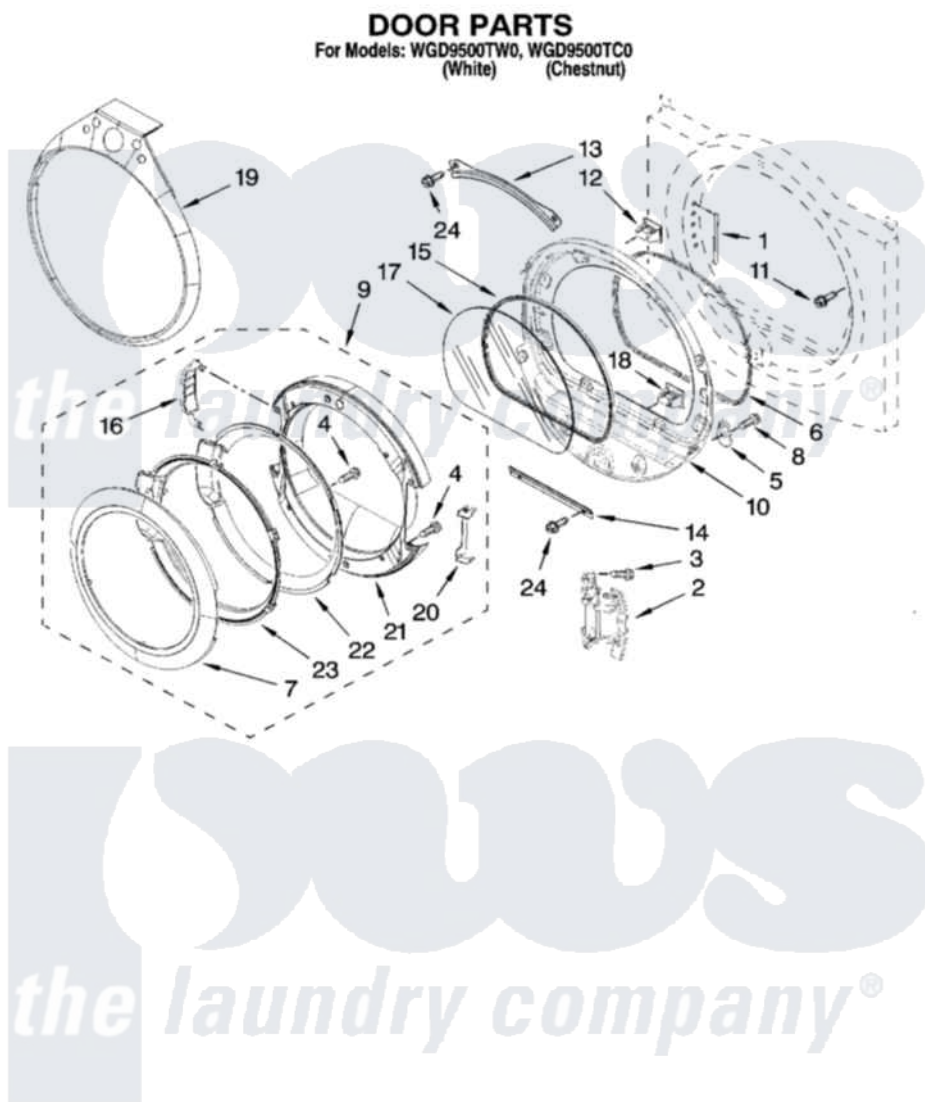

**Whirlpool WGD9500TC0 05 - DOOR PARTS, OPTIONAL PARTS (NOT INCLUDED)**

W10163339

9

Whirlpool [Residential Whirlpool WGD9500TC0 Dryer Parts](#) Parts Diagram 05 - DOOR PARTS, OPTIONAL PARTS (NOT INCLUDED)

[Click on the part number to view part](#)

Item	Original Part Number	Replaced By	Status	Part Description
1	<a href="#">W10085210</a>			Label-Hinge Hole Cover Front Panel
2	<a href="#">W10139920</a>			Door Hinge Assembly
3	W10017850	<a href="#">280203</a>		Screw-Kit
4	<a href="#">9742177</a>			Screw, 8-18 X .625
5	<a href="#">W10048910</a>			Screw-Plug
6	<a href="#">W10139457</a>			Seal-Door Handle, Ring Door
7	<a href="#">8579502</a>			Handle, Door
"	<a href="#">8579503</a>			HANdle-Ring And Pad Assembly
8	3393008	<a href="#">308685</a>		Side Trim )
9	8579520	<a href="#">W10180115</a>		Door Assembly
"	8579521	<a href="#">W10180116</a>		Door Assembly
10	<a href="#">8578229</a>			Door Assembly
11	<a href="#">355515</a>			Screw, 8-18 X 11/16