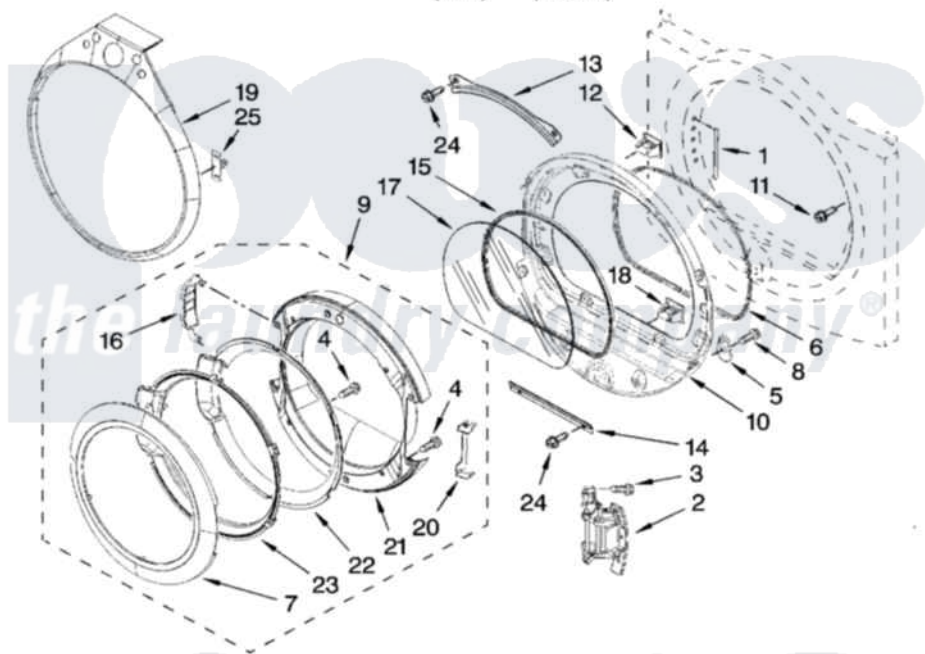

**Whirlpool WGD9500TC2 05 - DOOR PARTS, OPTIONAL PARTS (NOT INCLUDED)**

**DOOR PARTS**  
For Models: WGD9500TW2, WGD9500TC2  
(White) (Chestnut)

W10243074

9

Whirlpool Residential Whirlpool WGD9500TC2 Dryer Parts Parts Diagram 05 - DOOR PARTS, OPTIONAL PARTS (NOT INCLUDED)

Click on the part number to view part

Item	Original Part Number	Replaced By	Status	Part Description
1	<a href="#">W10085210</a>			Label-Hinge Hole Cover Front Panel
2	<a href="#">W10139920</a>			Door Hinge Assembly
3	<a href="#">W10159996</a>			Screw, 10-24 X 25/64
4	<a href="#">9742177</a>			Screw, 8-18 X .625
5	<a href="#">W10048910</a>			Screw-Plug
6	<a href="#">W10139457</a>			Seal-Door Handle, Ring Door
7	<a href="#">8579502</a>			Handle, Door
"	<a href="#">8579503</a>			HANdle-Ring And Pad Assembly
8	<a href="#">3400224</a>			Screw, 1/4-20 X 3/8
9	<a href="#">W10180115</a>			Door Assembly
"	<a href="#">W10180116</a>			Door Assembly
10	<a href="#">8578229</a>			Door Assembly
11	<a href="#">355515</a>			Screw, 8-18 X 11/16