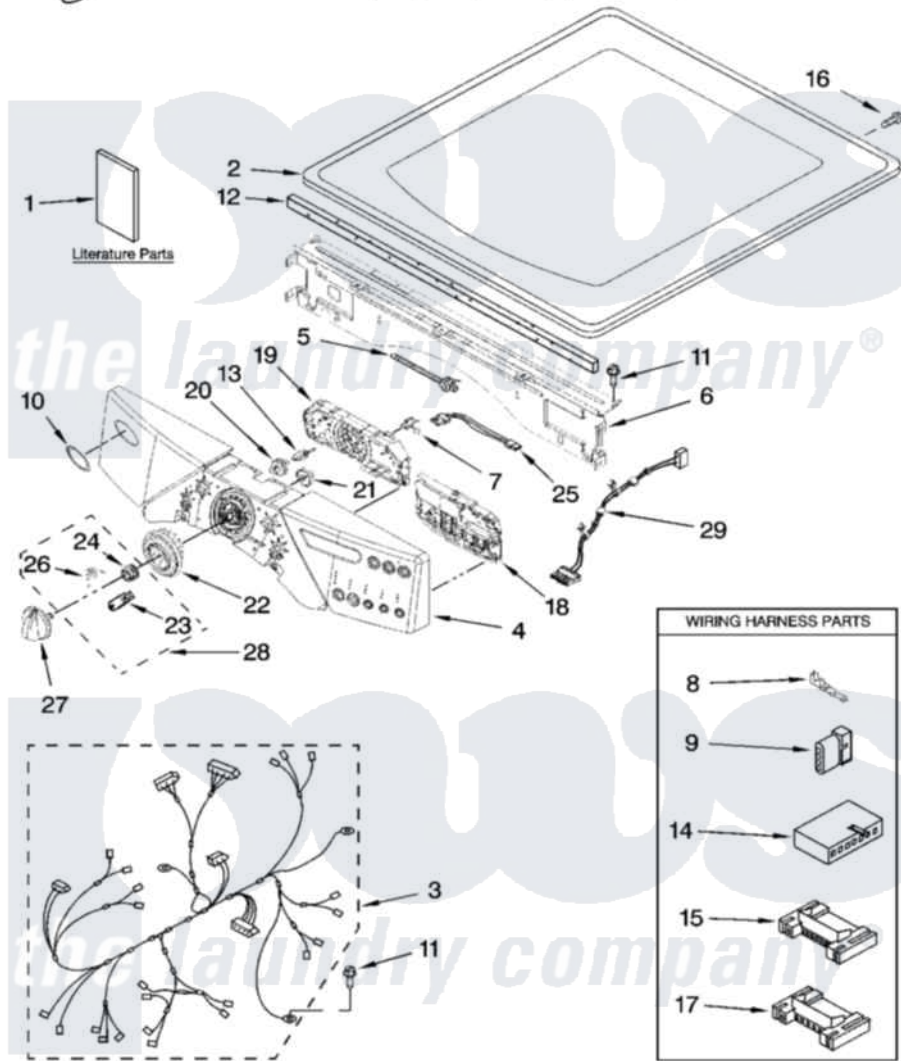

# Whirlpool WGD9500TU1 01 - TOP AND CONSOLE PARTS

## TOP AND CONSOLE PARTS

For Models: WGD9500TW1, WGD9500TC1, WGD9500TU1  
(White) (Chestnut) (Ultimate Silver)

GAS DRYER

3-08 LITHO IN U.S.A. (LAN)

1

Part No. W10190382 Rev. A

Whirlpool [Residential Whirlpool WGD9500TU1 Dryer Parts](#) Parts Diagram 01 - TOP AND CONSOLE PARTS

[Click on the part number to view part](#)

Item	Original Part Number	Replaced By	Status	Part Description
1	W10122320		Not Available	Use & Care Guide
"	W10177456		Not Available	Tech Sheet
"	W10139322		Not Available	TIP SHEET DRYER STEAM
"	W10122321		Not Available	Guide, Quick Start
2	8519251	<a href="#">W10117263</a>		Top
"	<a href="#">W10140291</a>			Top
"	<a href="#">W10114785</a>			Top
3	<a href="#">W10181775</a>			Harness, Main
4	<a href="#">W10153649</a>			Panel, Console
"	<a href="#">W10177358</a>			Panel, Console
"	<a href="#">W10133748</a>			Panel, Console
5	<a href="#">3391018</a>			Tie Cable
6	W10006840	<a href="#">W10215656</a>		Bracket, Console
7	<a href="#">W10112268</a>			Clip-Harness
8	<a href="#">94614</a>			Terminal
9	<a href="#">3936144</a>			Do-It-Yourself Repair Manuals