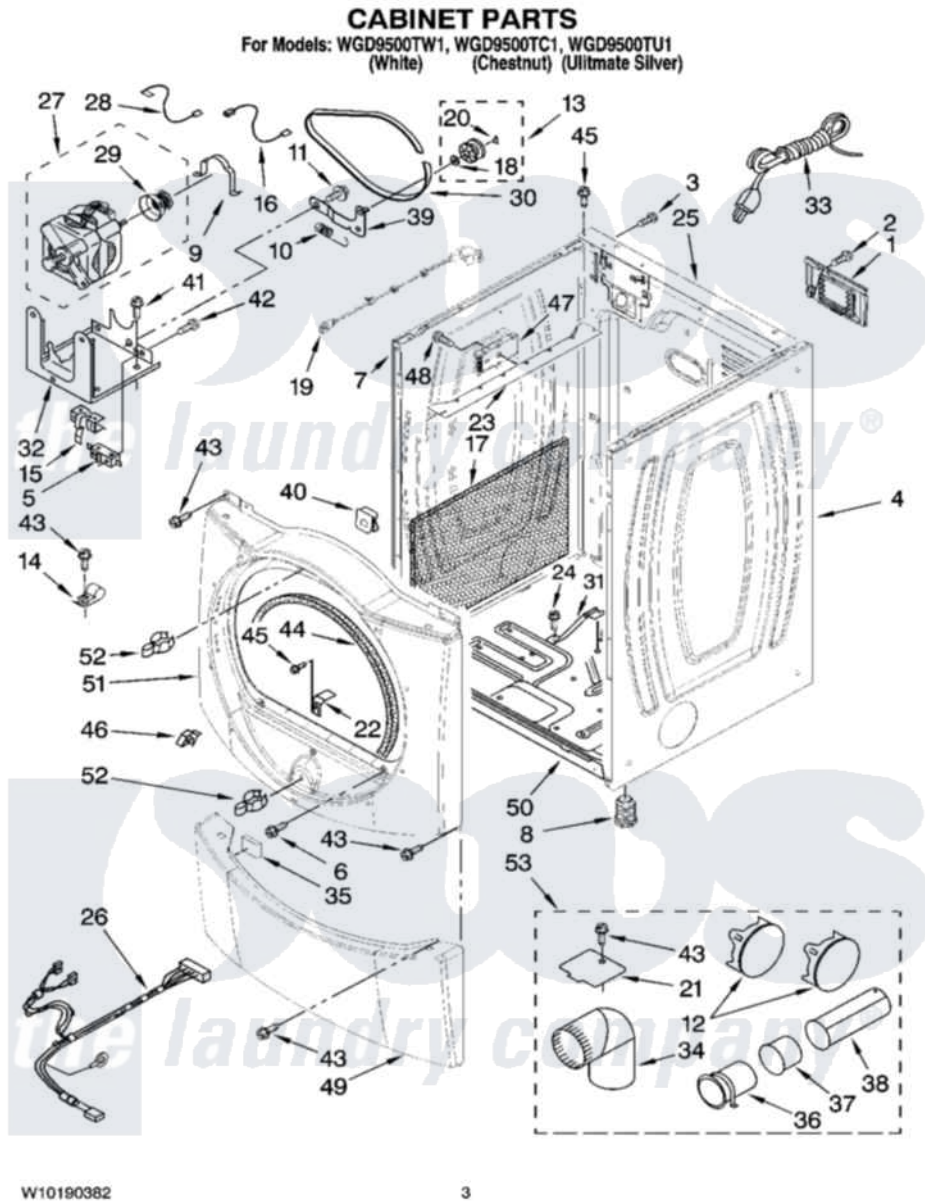

# Whirlpool WGD9500TU1 02 - CABINET PARTS

W10190382

3

Whirlpool Residential Whirlpool WGD9500TU1 Dryer Parts Parts Diagram 02 - CABINET PARTS  
Click on the part number to view part

Item	Original Part Number	Replaced By	Status	Part Description
1	<a href="#">8317340</a>			Cover, Terminal Block
2	3390814	<a href="#">90767</a>		Screw, 8A X 3/8 HeX Washer Head Tapping
3	8533974	<a href="#">4331106</a>		Screw, No.10-32 X 7/16
4	W10139003	<a href="#">W10117273</a>		Panel
"	W10139014	<a href="#">W10156775</a>		Panel
"	W10139009	<a href="#">W10117287</a>		Panel
5	3394881	<a href="#">279782</a>		Switch-Lid
6	3357011	<a href="#">308685</a>		Side Trim )
7	W10138989	<a href="#">W10117272</a>		Panel
"	W10139000	<a href="#">W10156769</a>		Panel
"	W10138995	<a href="#">W10117286</a>		Panel
8	3392100	<a href="#">49621</a>		Feet-Leveling
"	<a href="#">279810</a>			Foot-Optional
9	<a href="#">660658</a>			Clamp, Motor Mounting 343481 685441
10	<a href="#">3387374</a>			Spring, Idler