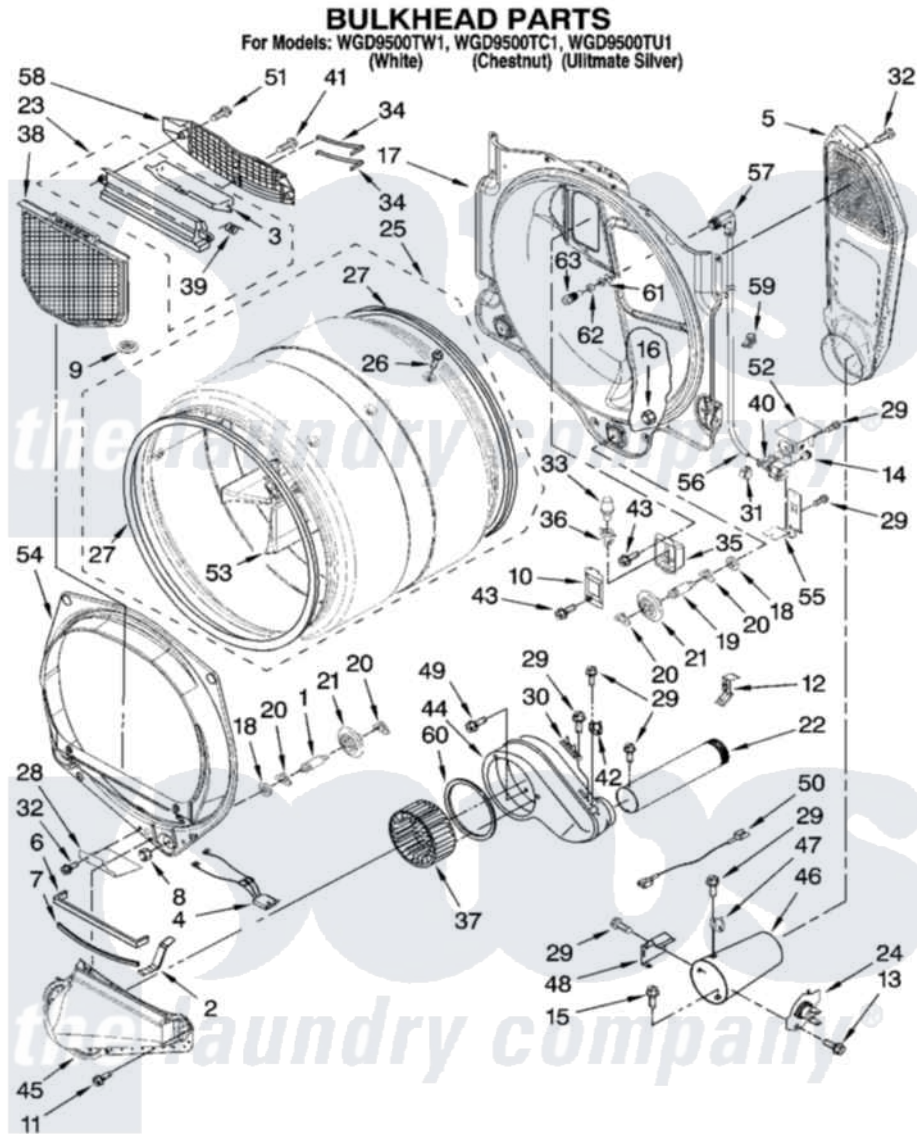

Whirlpool WGD9500TU1 03 - BULKHEAD PARTS

W10190382

5

Whirlpool [Residential Whirlpool WGD9500TU1 Dryer Parts](#) Parts Diagram 03 - BULKHEAD PARTS
Click on the part number to view part

Item	Original Part Number	Replaced By	Status	Part Description
1	8575324	W10359271		Shaft, Drum Roller Threads
2	8066208			Clip-Exhaust
3	3394984	8563758		Door, Lint Screen
4	3406653			Harness, Sensor
5	3394346			Air Duct Assembly
6	697813			Seal, Outlet Housing
7	697814	697813		Seal, Outlet Housing
8	3934666	W10080210		Nut, 3/8 X 16
9	W10128544			Housing-Outlet
10	3402841	8532165		Lens, Drum Light
11	359625	487240		Screw, For Mtg. Service Capacitor
12	8572105			Retainer, Toe Panel
13	8533971	90767		Screw, 8A X 3/8 HeX Washer Head Tapping
14	W10044605			Coupling, Hose
15	693995			Screw, Hex Head