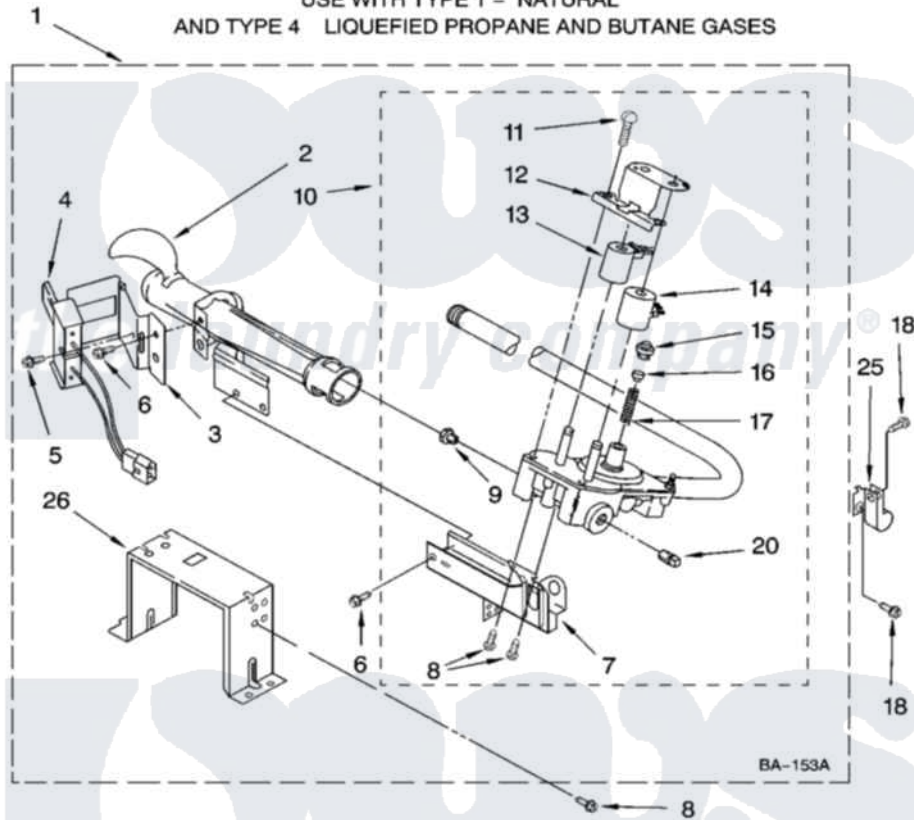

# Whirlpool WGD9500TU1 04 - 8576353 BURNER ASSEMBLY

## 8576353 BURNER ASSEMBLY

For Models: WGD9500TW1, WGD9500TC1, WGD9500TU1  
(White) (Chestnut) (Ultimate Silver)

USE WITH TYPE 1 - NATURAL  
AND TYPE 4 LIQUEFIED PROPANE AND BUTANE GASES

W10190382

7

Whirlpool Residential Whirlpool WGD9500TU1 Dryer Parts Parts Diagram 04 - 8576353 BURNER ASSEMBLY  
Click on the part number to view part

Item	Original Part Number	Replaced By	Status	Part Description
1	8576353	<a href="#">280119</a>		Burner-Gas
2	688617	<a href="#">693140</a>		Burner
3	<a href="#">694298</a>			Bracket, Ignitor
4	686590	<a href="#">279311</a>		Ignitor
5	<a href="#">3393909</a>			Screw, 8-32 X 7/8
6	343641	<a href="#">681414</a>		Screw, 10AB X 1/2
7	3389871		Not Available	Base, Burner
8	<a href="#">3387057</a>			Screw, 10-16 X 1/2 Orifice, Burner
9	<a href="#">15418</a>			Orifice, Burner Type 1
"	15422		Not Available	ORIFICE, BURNER (TYPE 4) (BUTANE)
"	234867	<a href="#">229742</a>		Orifice, Burner
10	W10118347	<a href="#">W10293912</a>		Valve-Gas
11	<a href="#">694421</a>			Screw, Bracket Mounting
12	<a href="#">694538</a>			Bracket, Shunt
13	<a href="#">694540</a>			Coil, 60 Hz