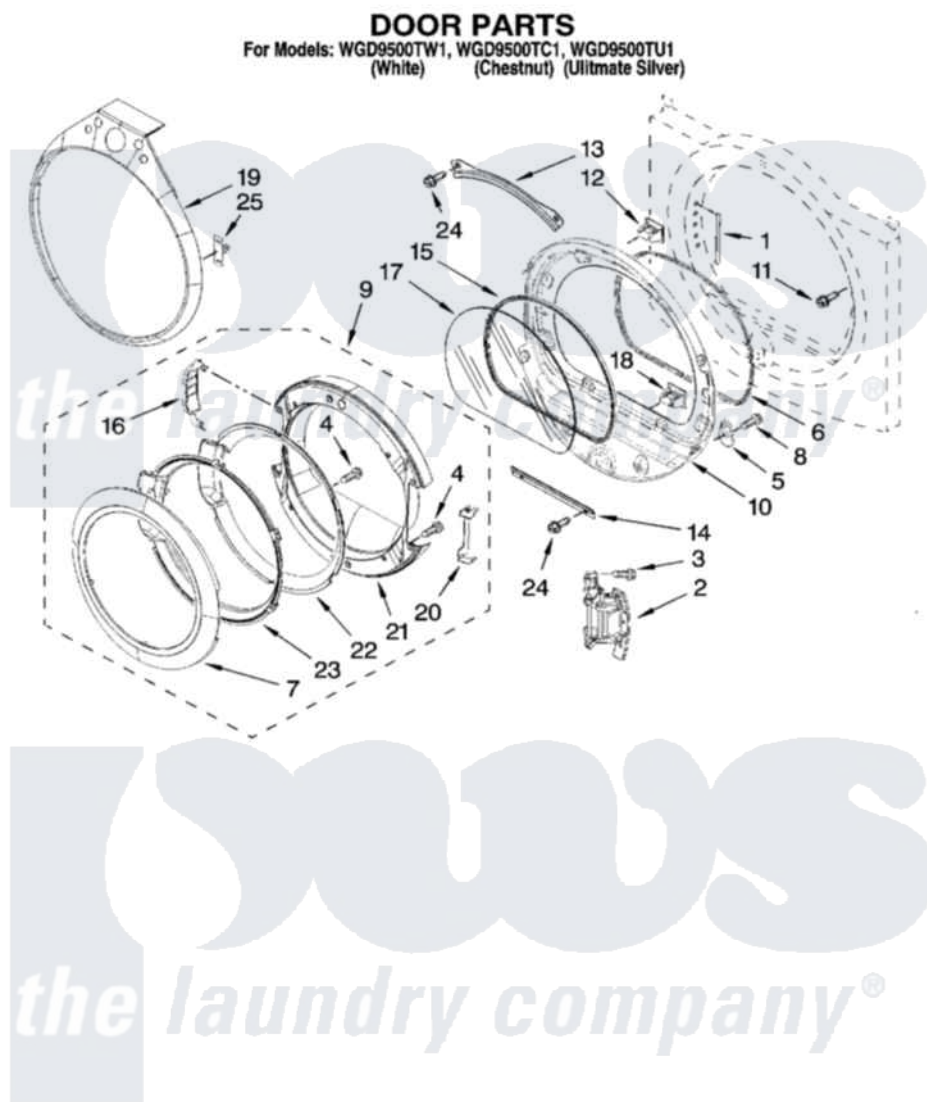

Whirlpool WGD9500TU1 05 - DOOR PARTS, OPTIONAL PARTS (NOT INCLUDED)

W10190382

9

Whirlpool [Residential Whirlpool WGD9500TU1 Dryer Parts](#) Parts Diagram 05 - DOOR PARTS, OPTIONAL PARTS (NOT INCLUDED)

[Click on the part number to view part](#)

Item	Original Part Number	Replaced By	Status	Part Description
1	W10085210			Label-Hinge Hole Cover Front Panel
2	W10139920			Door Hinge Assembly
3	W10159996			Screw, 10-24 X 25/64
4	9742177			Screw, 8-18 X .625
5	W10048910			Screw-Plug
6	W10139457			Seal-Door Handle, Ring Door
7	8579502			Handle, Door
"	8579503			HANdle-Ring And Pad Assembly
8	3400224			Screw, 1/4-20 X 3/8
9	W10180115			Door Assembly
"	W10180116			Door Assembly
10	8578229			Door Assembly
11	355515			Screw, 8-18 X 11/16