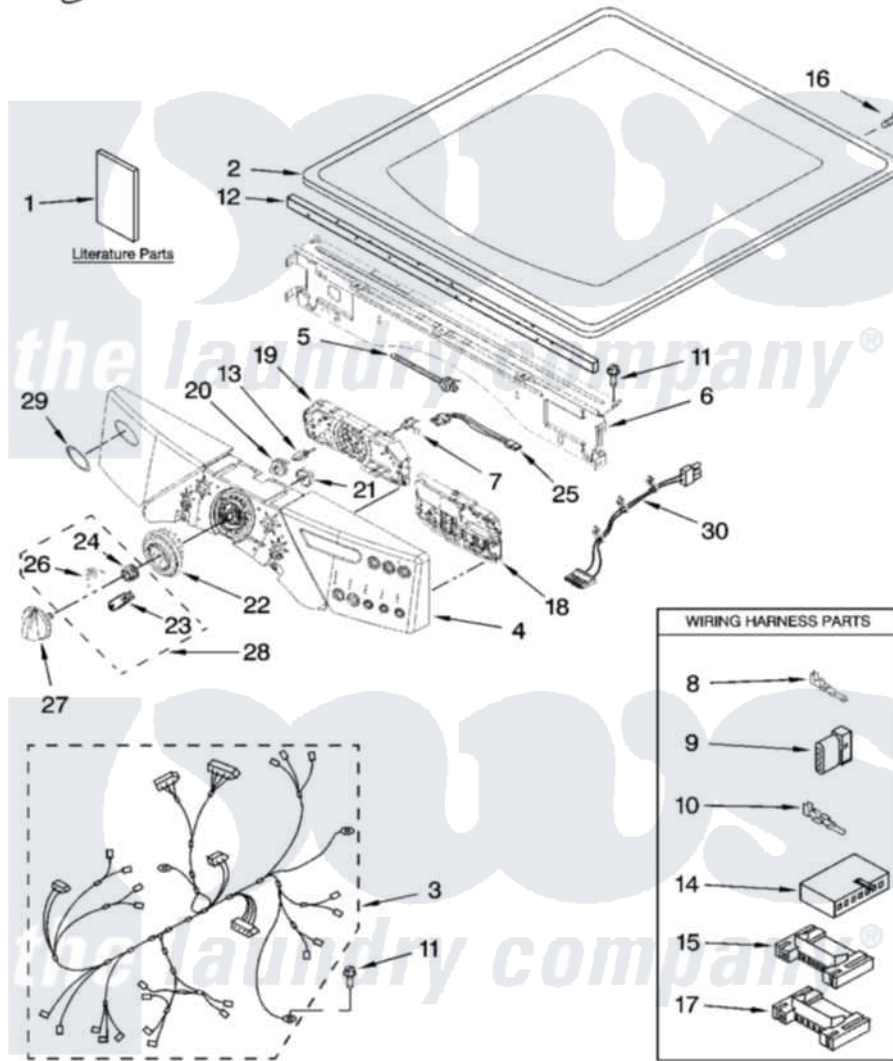

Whirlpool WGD9500TW0 01 - TOP AND CONSOLE PARTS

TOP AND CONSOLE PARTS

For Models: WGD9500TW0, WGD9500TC0
(White) (Chestnut)

GAS DRYER

12-07 LITHO IN U.S.A. (LT)

1

Part No. W10163339 Rev. A

Whirlpool Residential Whirlpool WGD9500TW0 Dryer Parts Parts Diagram 01 - TOP AND CONSOLE PARTS

[Click on the part number to view part](#)

Item	Original Part Number	Replaced By	Status	Part Description
1	W10122320		Not Available	Use & Care Guide
"	W10050531		Not Available	Tech Sheet
"	W10139322		Not Available	TIP SHEET DRYER STEAM
"	W10122321		Not Available	Guide, Quick Start
2	8519251	W10117263		Top
"	W10140291			Top
3	W10110985			Harness, Main
4	W10153649			Panel, Console
"	W10177358			Panel, Console
5	3391018			Tie Cable
6	W10006840	W10215656		Bracket, Console
7	W10112268			Clip-Harness
8	94614			Terminal
9	3936144			Do-It-Yourself Repair Manuals
10	94613	596797		Terminal
11	3390647	488729		Screw

12	W10112267		Foam-Seal Control Bracket
13	W10030070	W10012480	Kit
14	3936150		Connector, 7-Circuit
15	3395683		Receptacle, Multi-Terminal
16	8281225		Screw, 8-18 X 1/2
17	2203186		Connector, 5-Circuit
18	W10137338	W10294630	Kit
19	W10121375		User Interface
20	W10012430		Encoder, Wheel Kit.
21	W10012440		Retainer-Snap
22	W10012410		Knob, Light Ring
23	W10012810	280230	Encoder, Wheel Kit.
24	W10012460	280230	Encoder, Wheel Kit.
25	W10095960		Harness, Communication
26	W10012820	280230	Encoder, Wheel Kit.
27	W10116702		Knob, Control
"	W10153664		Knob, Control
28	280230		Encoder, Wheel Kit.
29	W10117943	8303811	Badge, Assembly
30	W10110976		Cube, Cable