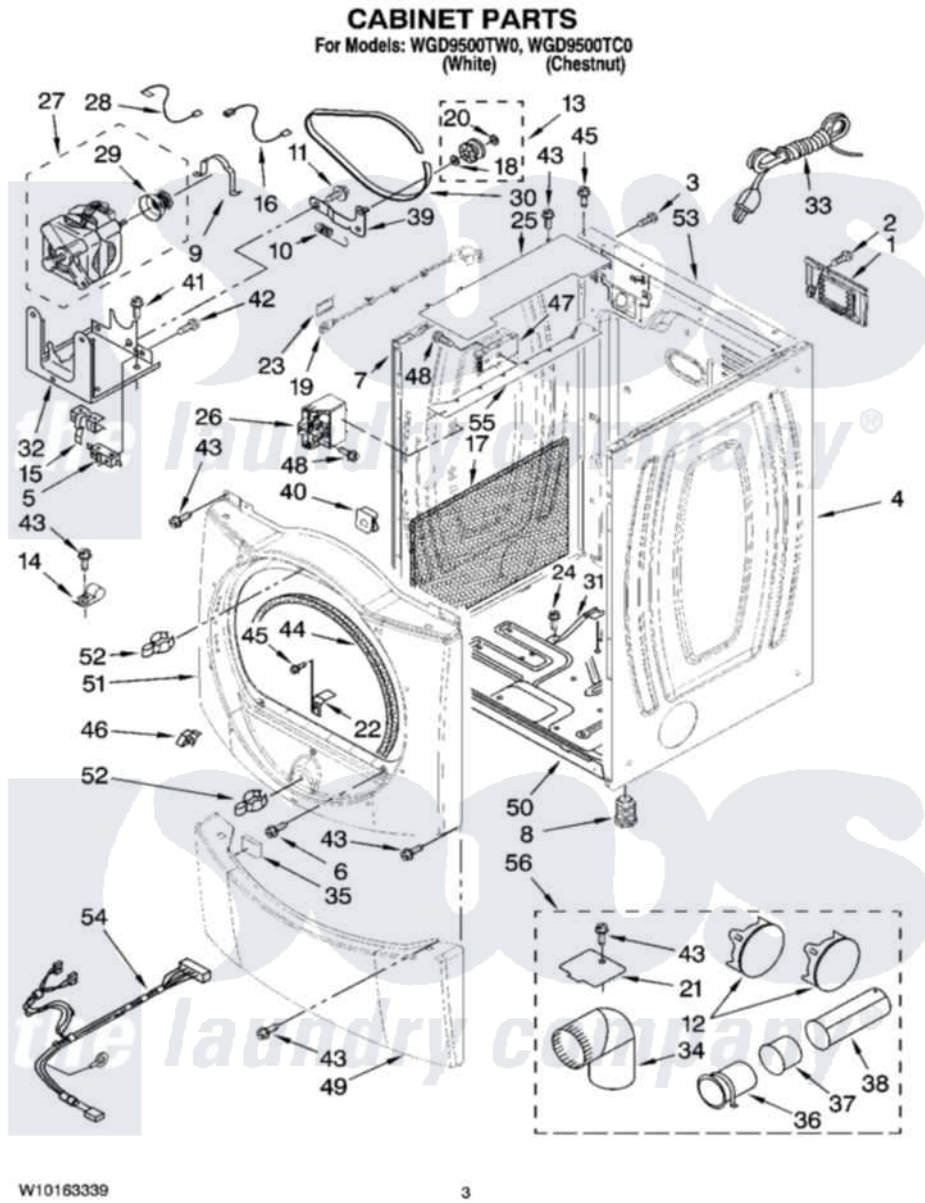

Whirlpool WGD9500TW0 02 - CABINET PARTS

Whirlpool [Residential Whirlpool WGD9500TW0 Dryer Parts](#) Parts Diagram 02 - CABINET PARTS
Click on the part number to view part

Item	Original Part Number	Replaced By	Status	Part Description
1	8317340			Cover, Terminal Block
2	3390814	90767		Screw, 8A X 3/8 HeX Washer Head Tapping
3	8533974	4331106		Screw, No.10-32 X 7/16
4	W10139003	W10117273		Panel
"	W10139014	W10156775		Panel
5	3394881	279782		Switch-Lid
6	3357011	308685		Side Trim)
7	W10138989	W10117272		Panel
"	W10139000	W10156769		Panel
8	3392100	49621		Feet-Leveling
"	279810			Foot-Optional
9	660658			Clamp, Motor Mounting 343481 685441
10	3387374			Spring, Idler
11	3389420			Retainer-Idler 1/4-20 X 1/16
12	697750	W10470674		Dryer Exhaust Kit