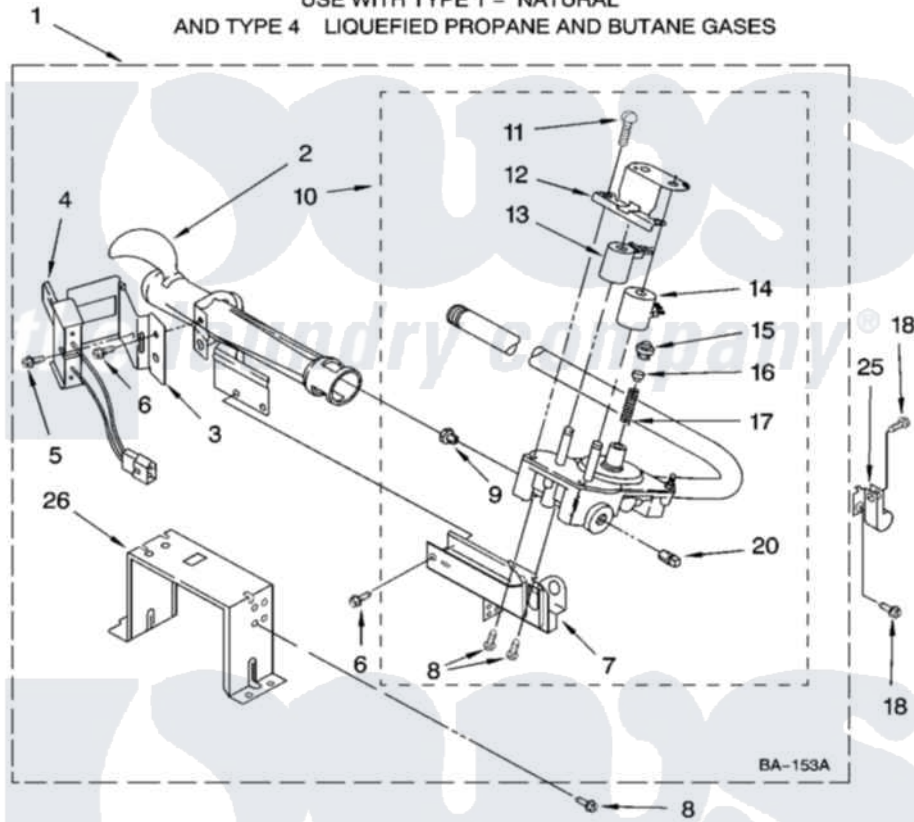

Whirlpool WGD9500TW0 04 - 8576353 BURNER ASSEMBLY

8576353 BURNER ASSEMBLY

For Models: WGD9500TW0, WGD9500TC0
(White) (Chestnut)

USE WITH TYPE 1 - NATURAL
AND TYPE 4 LIQUEFIED PROPANE AND BUTANE GASES

W10163339

7

Whirlpool [Residential Whirlpool WGD9500TW0 Dryer Parts](#) Parts Diagram 04 - 8576353 BURNER ASSEMBLY
Click on the part number to view part

Item	Original Part Number	Replaced By	Status	Part Description
1	8576353	280119		Burner-Gas
2	688617	693140		Burner
3	694298			Bracket, Ignitor
4	686590	279311		Ignitor
5	3393909			Screw, 8-32 X 7/8
6	343641	681414		Screw, 10AB X 1/2
7	3389871		Not Available	Base, Burner
8	3387057			Screw, 10-16 X 1/2 Orifice, Burner
9	15418			Orifice, Burner Type 1
"	15422		Not Available	ORIFICE, BURNER (TYPE 4) (BUTANE)
"	234867	229742		Orifice, Burner
10	W10118347	W10293912		Valve-Gas
11	694421			Screw, Bracket Mounting
12	694538			Bracket, Shunt
13	694540			Coil, 60 Hz