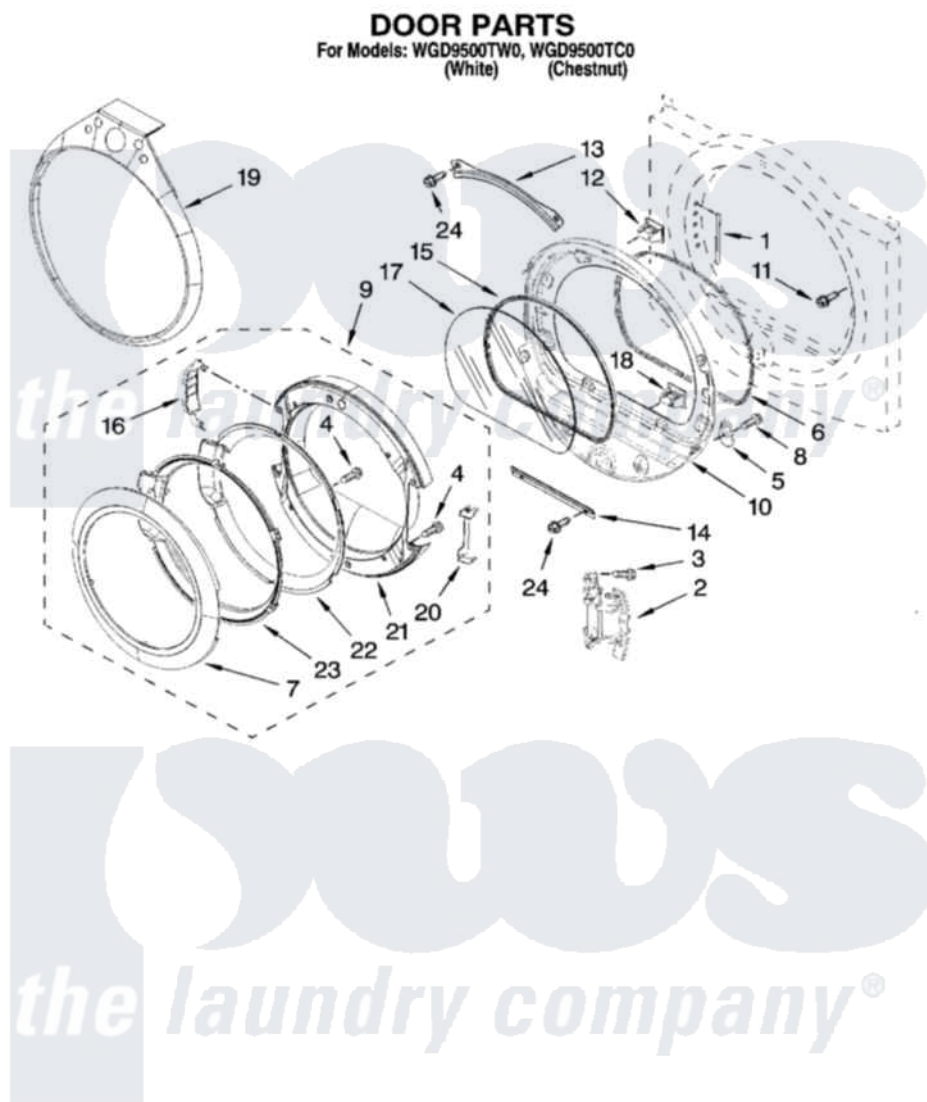

Whirlpool WGD9500TW0 05 - DOOR PARTS, OPTIONAL PARTS (NOT INCLUDED)

W10163339

9

Whirlpool [Residential Whirlpool WGD9500TW0 Dryer Parts](#) Parts Diagram 05 - DOOR PARTS, OPTIONAL PARTS (NOT INCLUDED)

[Click on the part number to view part](#)

Item	Original Part Number	Replaced By	Status	Part Description
1	W10085210			Label-Hinge Hole Cover Front Panel
2	W10139920			Door Hinge Assembly
3	W10017850	280203		Screw-Kit
4	9742177			Screw, 8-18 X .625
5	W10048910			Screw-Plug
6	W10139457			Seal-Door Handle, Ring Door
7	8579502			Handle, Door
"	8579503			HANdle-Ring And Pad Assembly
8	3393008	308685		Side Trim)
9	8579520	W10180115		Door Assembly
"	8579521	W10180116		Door Assembly
10	8578229			Door Assembly
11	355515			Screw, 8-18 X 11/16