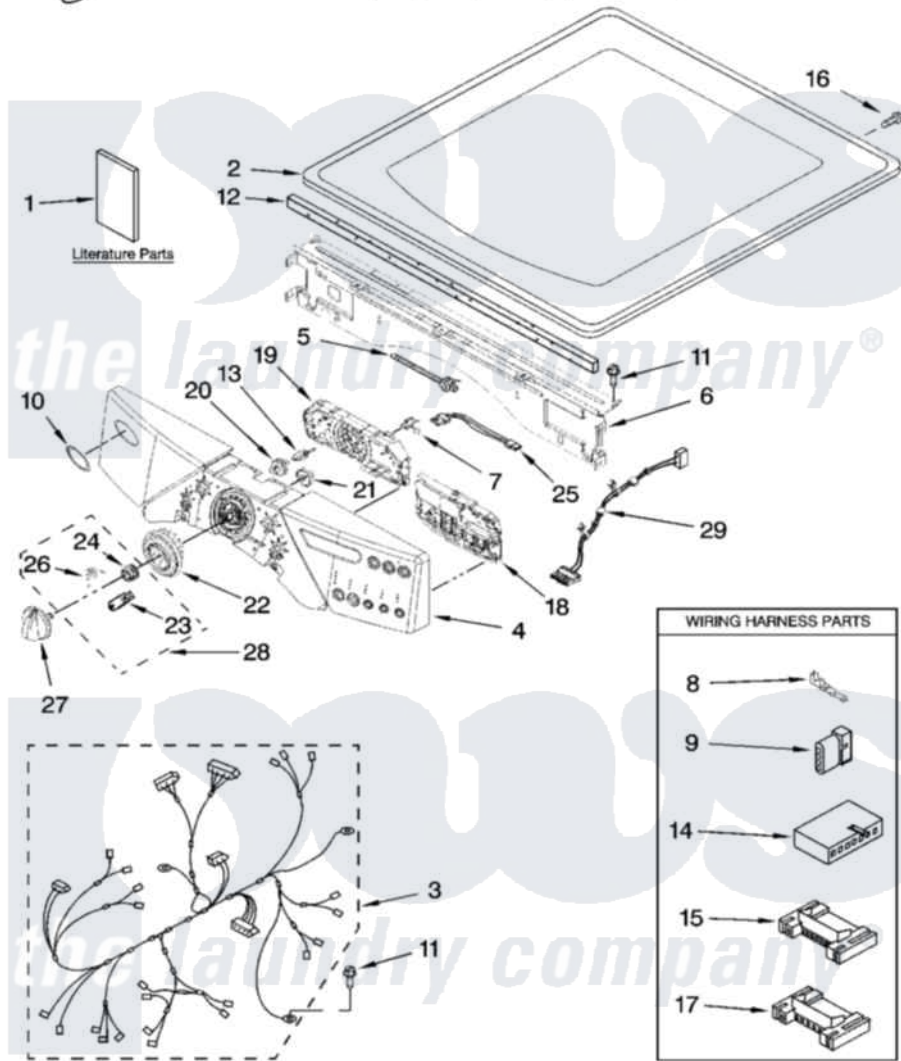

Whirlpool WGD9500TW1 01 - TOP AND CONSOLE PARTS

TOP AND CONSOLE PARTS

For Models: WGD9500TW1, WGD9500TC1, WGD9500TU1
(White) (Chestnut) (Ultimate Silver)

GAS DRYER

3-08 LITHO IN U.S.A. (LAN)

1

Part No. W10190382 Rev. A

Whirlpool Residential Whirlpool WGD9500TW1 Dryer Parts Parts Diagram 01 - TOP AND CONSOLE PARTS
Click on the part number to view part

Item	Original Part Number	Replaced By	Status	Part Description
1	W10122320		Not Available	Use & Care Guide
"	W10177456		Not Available	Tech Sheet
"	W10139322		Not Available	TIP SHEET DRYER STEAM
"	W10122321		Not Available	Guide, Quick Start
2	8519251	W10117263		Top
"	W10140291			Top
"	W10114785			Top
3	W10181775			Harness, Main
4	W10153649			Panel, Console
"	W10177358			Panel, Console
"	W10133748			Panel, Console
5	3391018			Tie Cable
6	W10006840	W10215656		Bracket, Console
7	W10112268			Clip-Harness
8	94614			Terminal
9	3936144			Do-It-Yourself Repair Manuals

10	W10117943	8303811	Badge, Assembly
11	3390647	488729	Screw
12	W10112267		Foam-Seal Control Bracket
13	W10030070	W10012480	Kit
14	3936150		Connector, 7-Circuit
15	3395683		Receptacle, Multi-Terminal
16	98139	303776	Screw
17	2203186		Connector, 5-Circuit
18	W10137338	W10294630	Kit
19	W10121375		User Interface
20	W10012430		Encoder, Wheel Kit.
21	W10012440		Retainer-Snap
22	W10012410		Knob, Light Ring
23	W10012810	280230	Encoder, Wheel Kit.
24	W10012460	280230	Encoder, Wheel Kit.
25	W10095960		Harness, Communication
26	W10012820	280230	Encoder, Wheel Kit.
27	W10116702		Knob, Control
"	W10153664		Knob, Control
"	W10116704		Knob, Control
28	280230		Encoder, Wheel Kit.
29	W10111020		Power Cable, User-Interface