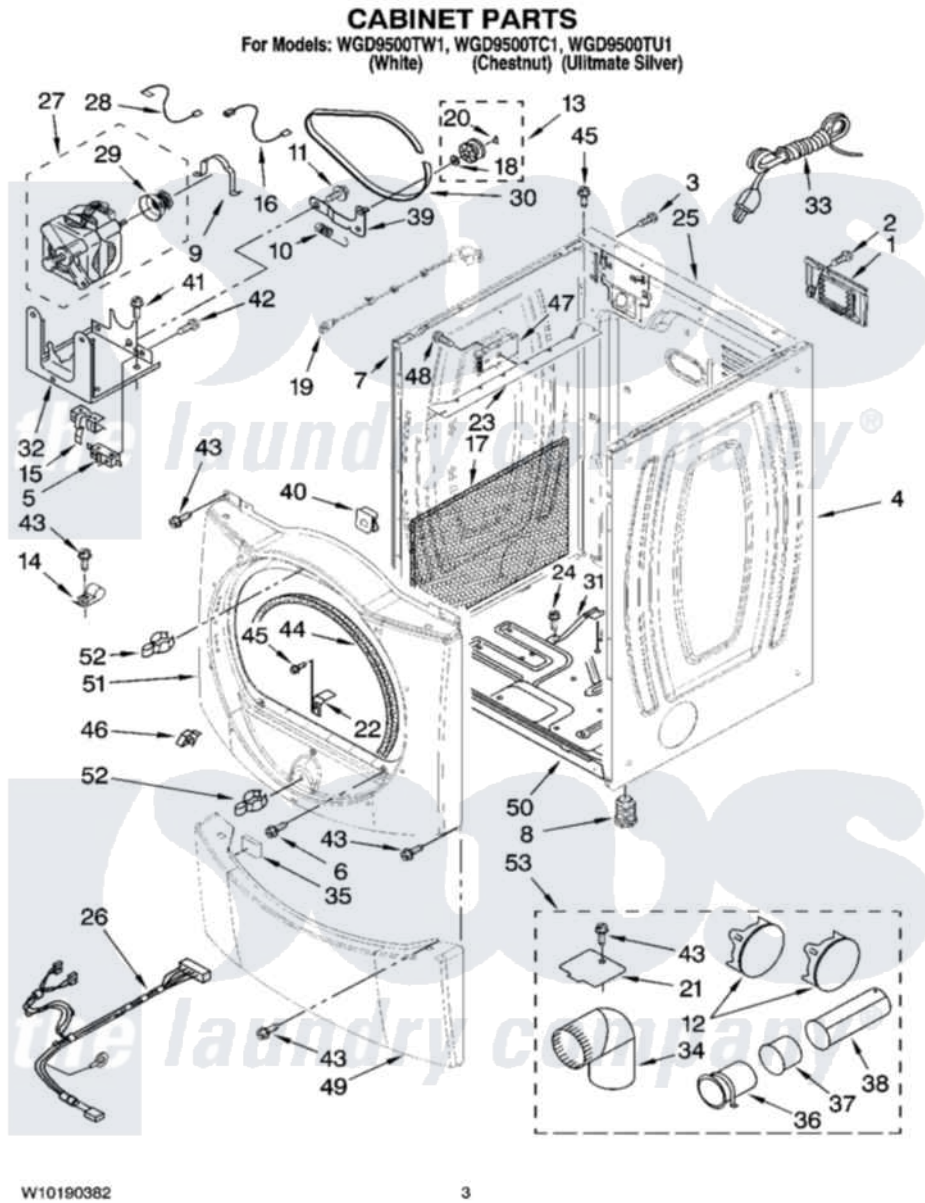

# Whirlpool WGD9500TW1 02 - CABINET PARTS

Whirlpool [Residential Whirlpool WGD9500TW1 Dryer Parts](#) Parts Diagram 02 - CABINET PARTS  
Click on the part number to view part

Item	Original Part Number	Replaced By	Status	Part Description
1	<a href="#">8317340</a>			Cover, Terminal Block
2	3390814	<a href="#">90767</a>		Screw, 8A X 3/8 HeX Washer Head Tapping
3	8533974	<a href="#">4331106</a>		Screw, No.10-32 X 7/16
4	W10139003	<a href="#">W10117273</a>		Panel
"	W10139014	<a href="#">W10156775</a>		Panel
"	W10139009	<a href="#">W10117287</a>		Panel
5	3394881	<a href="#">279782</a>		Switch-Lid
6	3357011	<a href="#">308685</a>		Side Trim )
7	W10138989	<a href="#">W10117272</a>		Panel
"	W10139000	<a href="#">W10156769</a>		Panel
"	W10138995	<a href="#">W10117286</a>		Panel
8	3392100	<a href="#">49621</a>		Feet-Leveling
"	<a href="#">279810</a>			Foot-Optional
9	<a href="#">660658</a>			Clamp, Motor Mounting 343481 685441
10	<a href="#">3387374</a>			Spring, Idler