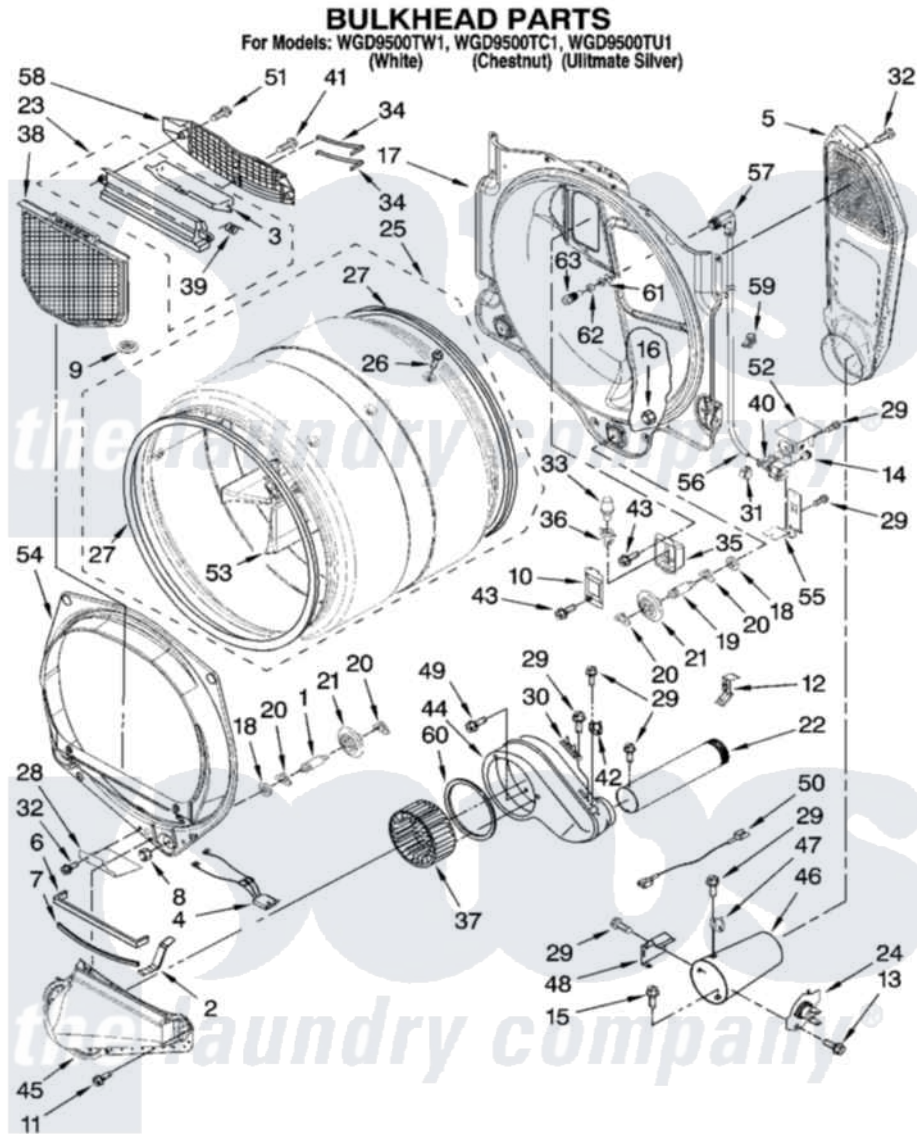

Whirlpool WGD9500TW1 03 - BULKHEAD PARTS

W10190382

5

Whirlpool [Residential Whirlpool WGD9500TW1 Dryer Parts](#) Parts Diagram 03 - BULKHEAD PARTS
Click on the part number to view part

Item	Original Part Number	Replaced By	Status	Part Description
1	8575324	W10359271		Shaft, Drum Roller Threads
2	8066208			Clip-Exhaust
3	3394984	8563758		Door, Lint Screen
4	3406653			Harness, Sensor
5	3394346			Air Duct Assembly
6	697813			Seal, Outlet Housing
7	697814	697813		Seal, Outlet Housing
8	3934666	W10080210		Nut, 3/8 X 16
9	W10128544			Housing-Outlet
10	3402841	8532165		Lens, Drum Light
11	359625	487240		Screw, For Mtg. Service Capacitor
12	8572105			Retainer, Toe Panel
13	8533971	90767		Screw, 8A X 3/8 HeX Washer Head Tapping
14	W10044605			Coupling, Hose
15	693995			Screw, Hex Head