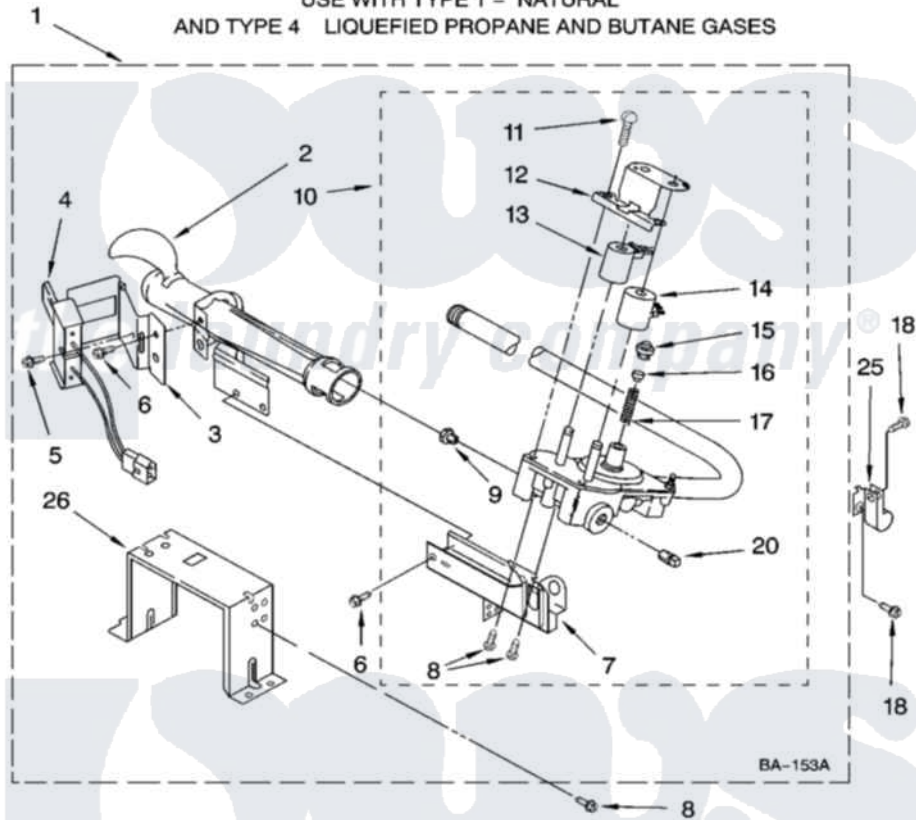

Whirlpool WGD9500TW1 04 - 8576353 BURNER ASSEMBLY

8576353 BURNER ASSEMBLY

For Models: WGD9500TW1, WGD9500TC1, WGD9500TU1
(White) (Chestnut) (Ultimate Silver)

USE WITH TYPE 1 - NATURAL
AND TYPE 4 LIQUEFIED PROPANE AND BUTANE GASES

W10190382

7

Whirlpool [Residential Whirlpool WGD9500TW1 Dryer Parts](#) Parts Diagram 04 - 8576353 BURNER ASSEMBLY
Click on the part number to view part

Item	Original Part Number	Replaced By	Status	Part Description
1	8576353	280119		Burner-Gas
2	688617	693140		Burner
3	694298			Bracket, Ignitor
4	686590	279311		Ignitor
5	3393909			Screw, 8-32 X 7/8
6	343641	681414		Screw, 10AB X 1/2
7	3389871		Not Available	Base, Burner
8	3387057			Screw, 10-16 X 1/2 Orifice, Burner
9	15418			Orifice, Burner Type 1
"	15422		Not Available	ORIFICE, BURNER (TYPE 4) (BUTANE)
"	234867	229742		Orifice, Burner
10	W10118347	W10293912		Valve-Gas
11	694421			Screw, Bracket Mounting
12	694538			Bracket, Shunt
13	694540			Coil, 60 Hz