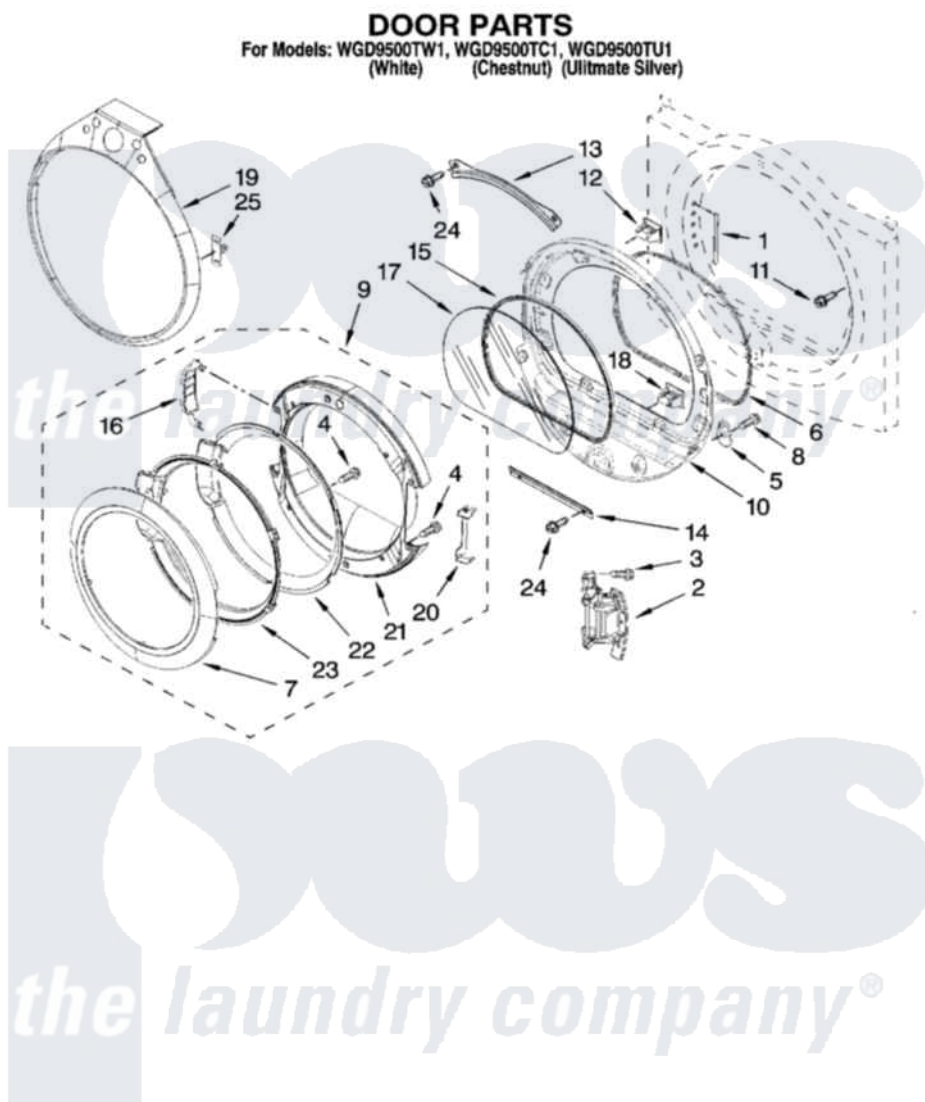

Whirlpool WGD9500TW1 05 - DOOR PARTS, OPTIONAL PARTS (NOT INCLUDED)

W10190382

9

Whirlpool [Residential Whirlpool WGD9500TW1 Dryer Parts](#) Parts Diagram 05 - DOOR PARTS, OPTIONAL PARTS (NOT INCLUDED)

[Click on the part number to view part](#)

Item	Original Part Number	Replaced By	Status	Part Description
1	W10085210			Label-Hinge Hole Cover Front Panel
2	W10139920			Door Hinge Assembly
3	W10159996			Screw, 10-24 X 25/64
4	9742177			Screw, 8-18 X .625
5	W10048910			Screw-Plug
6	W10139457			Seal-Door Handle, Ring Door
7	8579502			Handle, Door
"	8579503			HANdle-Ring And Pad Assembly
8	3400224			Screw, 1/4-20 X 3/8
9	W10180115			Door Assembly
"	W10180116			Door Assembly
10	8578229			Door Assembly
11	355515			Screw, 8-18 X 11/16