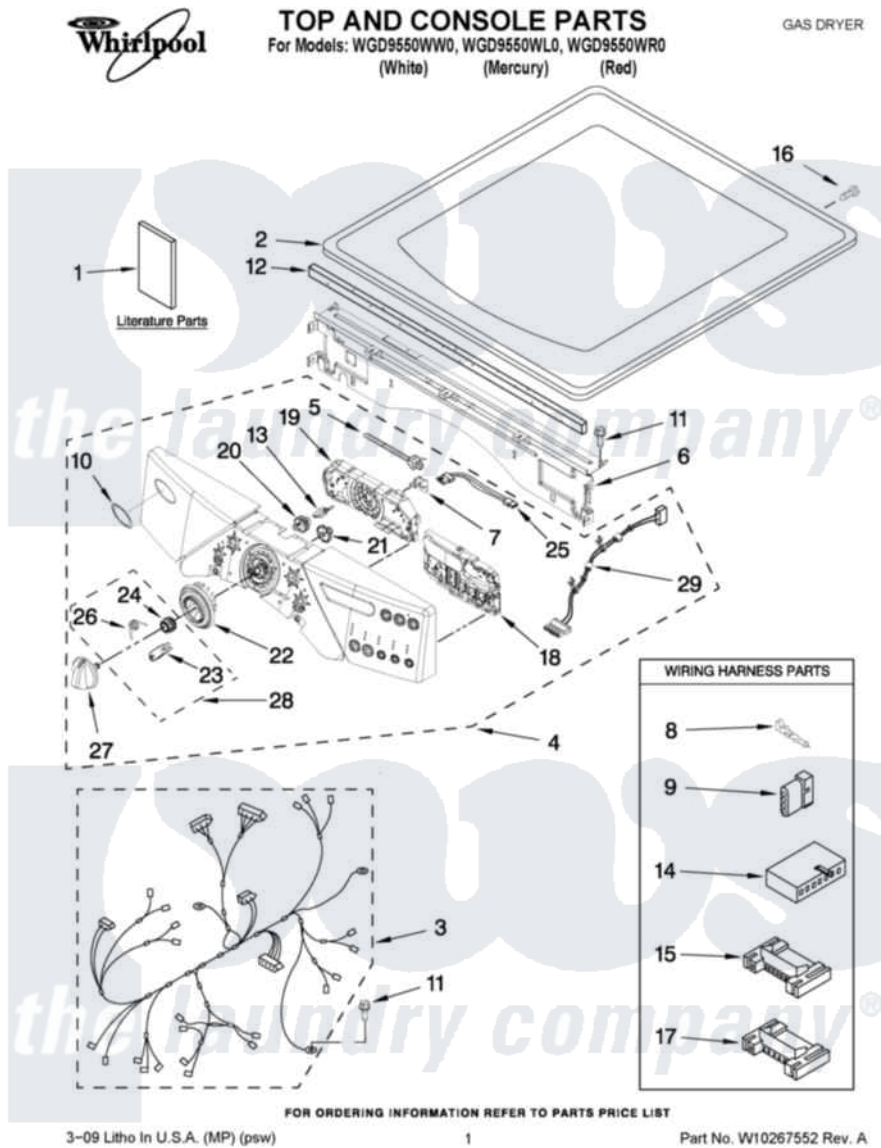

# Whirlpool WGD9550WL0 01 - TOP AND CONSOLE PARTS

Whirlpool Residential Whirlpool WGD9550WL0 Dryer Parts Parts Diagram 01 - TOP AND CONSOLE PARTS  
 Click on the part number to view part

Item	Original Part Number	Replaced By	Status	Part Description
1	<a href="#">W10244607</a>			Use And Care Guide
"	W10251194		Not Available	TECH SHEET
"	W10139322		Not Available	TIP SHEET DRYER STEAM
"	W10224610		Not Available	INSTALLATION (INSTRUCTION)
2	3980634	<a href="#">W10117263</a>		Top
"	<a href="#">W10249738</a>			Toe Panel
"	<a href="#">W10249739</a>			Top
3	<a href="#">W10181775</a>			Harness, Main
4	<a href="#">W10246596</a>			Panel, Console
"	<a href="#">W10251606</a>			Panel, Console
"	<a href="#">W10251598</a>			Panel, Console
5	<a href="#">3391018</a>			Tie Cable
6	<a href="#">W10215656</a>			Bracket, Console
7	<a href="#">W10112268</a>			Clip-Harness
8	<a href="#">94614</a>			Terminal
9	<a href="#">3936144</a>			Do-It-Yourself Repair Manuals

10	W10117943	<a href="#">8303811</a>	Badge, Assembly
11	3390647	<a href="#">488729</a>	Screw
12	<a href="#">W10112267</a>		Foam-Seal Control Bracket
13	W10030070	<a href="#">W10012480</a>	Kit
14	<a href="#">3936150</a>		Connector, 7-Circuit
15	<a href="#">3395683</a>		Receptacle, Multi-Terminal
16	98139	<a href="#">303776</a>	Screw
17	<a href="#">2203186</a>		Connector, 5-Circuit
18	W10248084	<a href="#">W10294712</a>	Kit
19	<a href="#">W10110658</a>		User Interface
20	<a href="#">W10012430</a>		Encoder, Wheel Kit.
21	<a href="#">W10012440</a>		Retainer-Snap
22	<a href="#">W10250089</a>		Knob, Light Ring
23	W10012810	<a href="#">280230</a>	Encoder, Wheel Kit.
24	W10012460	<a href="#">280230</a>	Encoder, Wheel Kit.
25	<a href="#">W10095960</a>		Harness, Communication
26	W10012820	<a href="#">280230</a>	Encoder, Wheel Kit.
27	<a href="#">W10190685</a>		Knob, Control
28	<a href="#">W10012480</a>		Kit
29	<a href="#">W10111020</a>		Power Cable, User-Interface