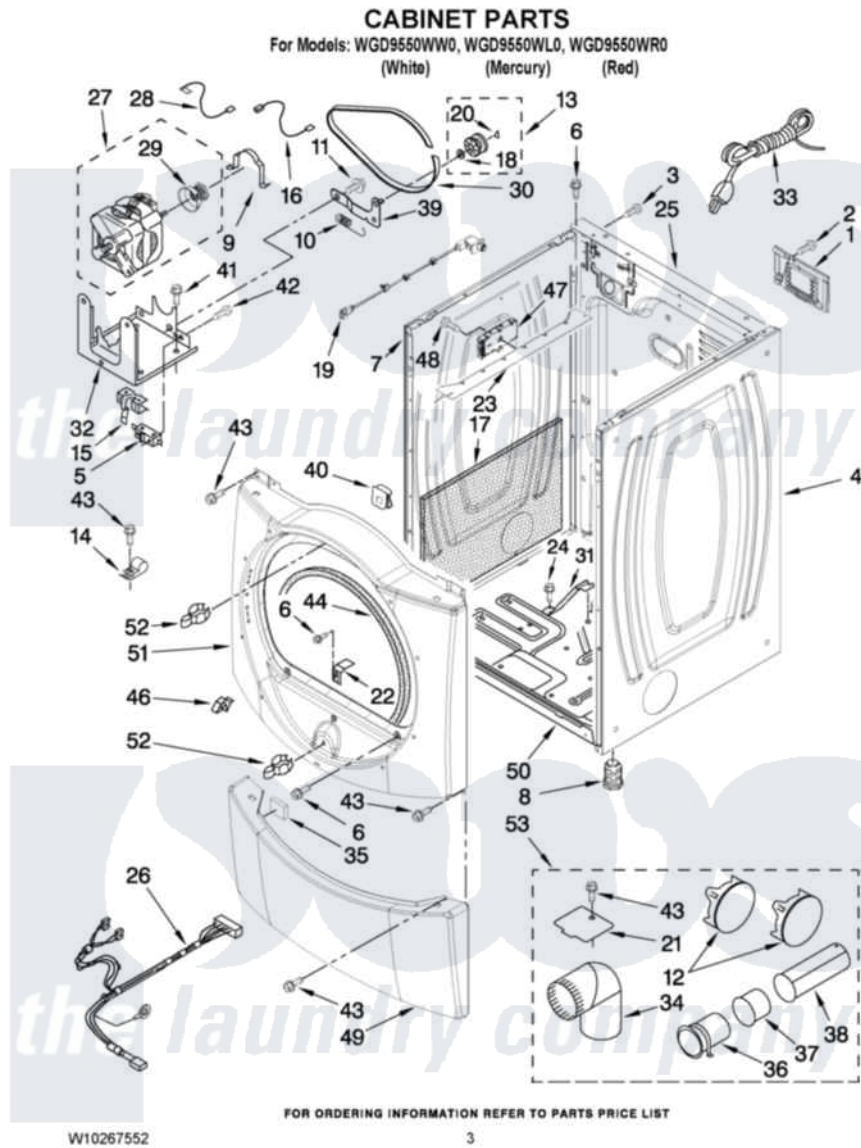

Whirlpool WGD9550WL0 02 - CABINET PARTS

Whirlpool Residential Whirlpool WGD9550WL0 Dryer Parts Parts Diagram 02 - CABINET PARTS
Click on the part number to view part

Item	Original Part Number	Replaced By	Status	Part Description
1	8317340			Cover, Terminal Block
2	3390814	90767		Screw, 8A X 3/8 HeX Washer Head Tapping
3	8533974	4331106		Screw, No.10-32 X 7/16
4	W10192446			Panel, Side
"	W10249769			Panel, Side
"	W10249725			Panel, Side
5	3394881	279782		Switch-Lid
6	3357011	308685		Side Trim)
7	W10192435			Panel, Side
"	W10249768			Panel, Side
"	W10249727			Panel, Side
8	3392100	49621		Feet-Leveling
"	279810			Foot-Optional
9	W10121316			Plug, Multivent
10	3387374			Spring, Idler
11	3389420			Retainer-Idler 1/4-20 X 1/16