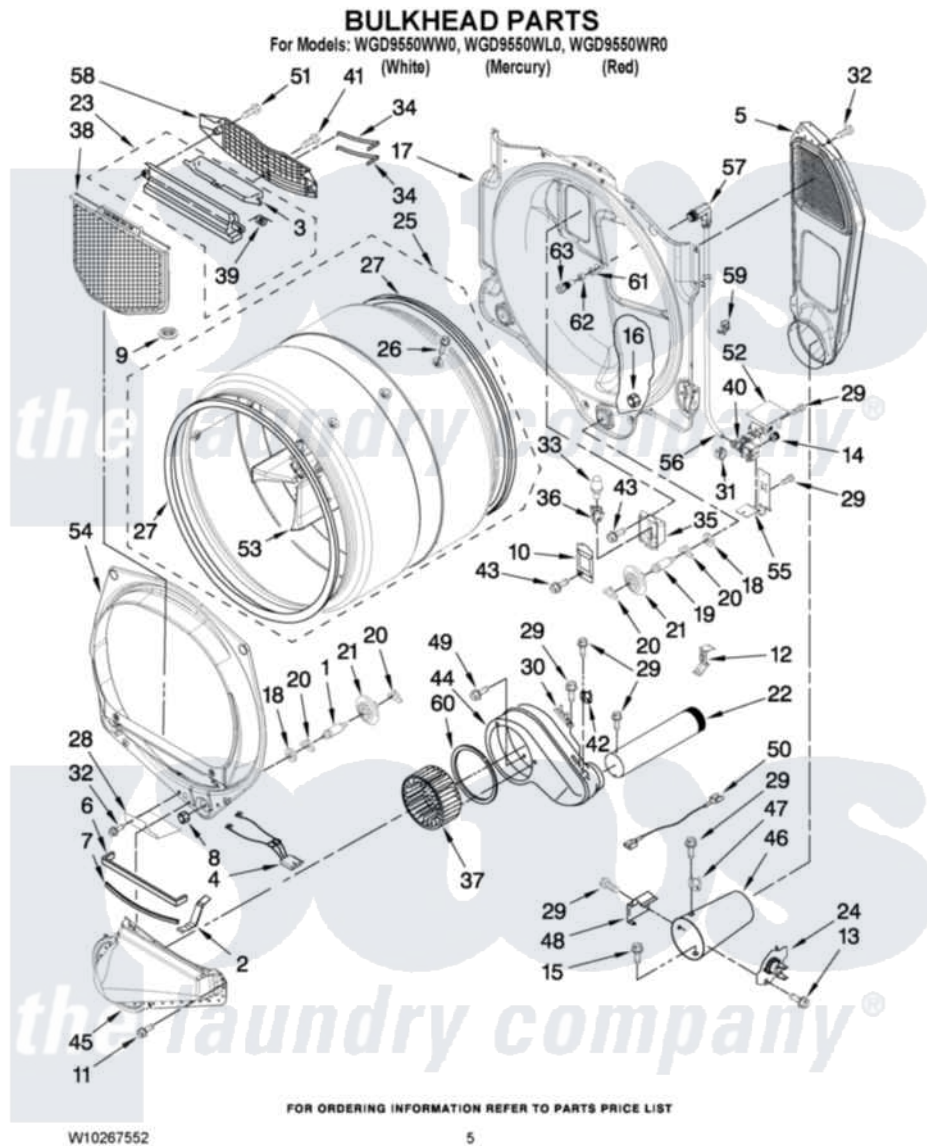

Whirlpool WGD9550WL0 03 - BULKHEAD PARTS

Whirlpool [Residential Whirlpool WGD9550WL0 Dryer Parts](#) Parts Diagram 03 - BULKHEAD PARTS
Click on the part number to view part

Item	Original Part Number	Replaced By	Status	Part Description
1	8575324	W10359271		Shaft, Drum Roller Threads
2	8066208			Clip-Exhaust
3	3394984	8563758		Door, Lint Screen
4	3406653			Harness, Sensor
5	3394346			Air Duct Assembly
6	697813			Seal, Outlet Housing
7	697814	697813		Seal, Outlet Housing
8	3934666	W10080210		Nut, 3/8 X 16
9	W10128544			Housing-Outlet
10	3402841	8532165		Lens, Drum Light
11	359625	487240		Screw, For Mtg. Service Capacitor
12	8572105			Retainer, Toe Panel
13	8533971	90767		Screw, 8A X 3/8 HeX Washer Head Tapping
14	W10044605			Coupling, Hose
15	693995			Screw, Hex Head