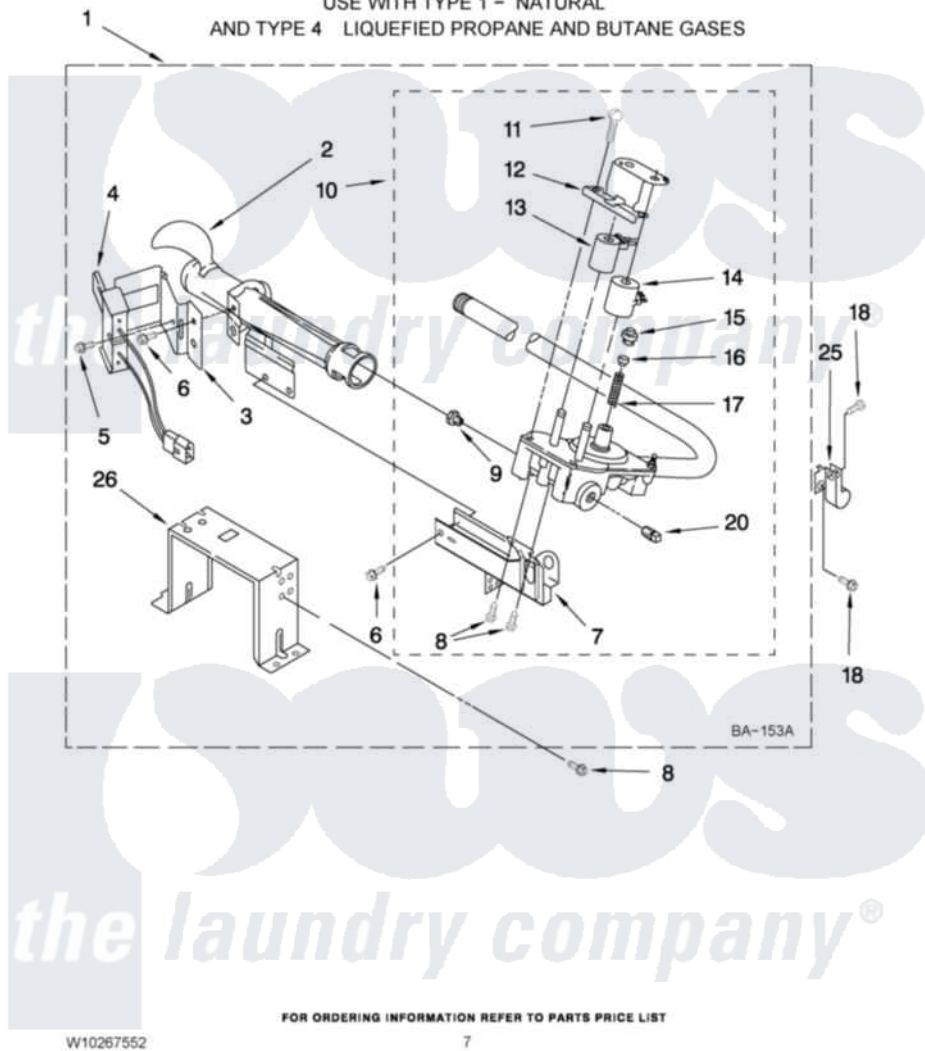

# Whirlpool WGD9550WL0 04 - 8576353 BURNER ASSEMBLY

## 8576353 BURNER ASSEMBLY

For Models: WGD9550WW0, WGD9550WL0, WGD9550WR0  
(White) (Mercury) (Red)

USE WITH TYPE 1 - NATURAL  
AND TYPE 4 LIQUEFIED PROPANE AND BUTANE GASES

FOR ORDERING INFORMATION REFER TO PARTS PRICE LIST

W10267552

7

Whirlpool Residential Whirlpool WGD9550WL0 Dryer Parts Parts Diagram 04 - 8576353 BURNER ASSEMBLY  
Click on the part number to view part

Item	Original Part Number	Replaced By	Status	Part Description
1	8576353	<a href="#">280119</a>		Burner-Gas
2	688617	<a href="#">693140</a>		Burner
3	<a href="#">694298</a>			Bracket, Ignitor
4	686590	<a href="#">279311</a>		Ignitor
5	<a href="#">3393909</a>			Screw, 8-32 X 7/8
6	343641	<a href="#">681414</a>		Screw, 10AB X 1/2
7	3389871		Not Available	Base, Burner
8	<a href="#">3387057</a>			Screw, 10-16 X 1/2 Orifice, Burner
9	<a href="#">15418</a>			Orifice, Burner Type 1
"	15422		Not Available	ORIFICE, BURNER (TYPE 4) (BUTANE)
"	234867	<a href="#">229742</a>		Orifice, Burner
10	W10118347	<a href="#">W10293912</a>		Valve-Gas
11	<a href="#">694421</a>			Screw, Bracket Mounting
12	<a href="#">694538</a>			Bracket, Shunt
13	<a href="#">694540</a>			Coil, 60 Hz