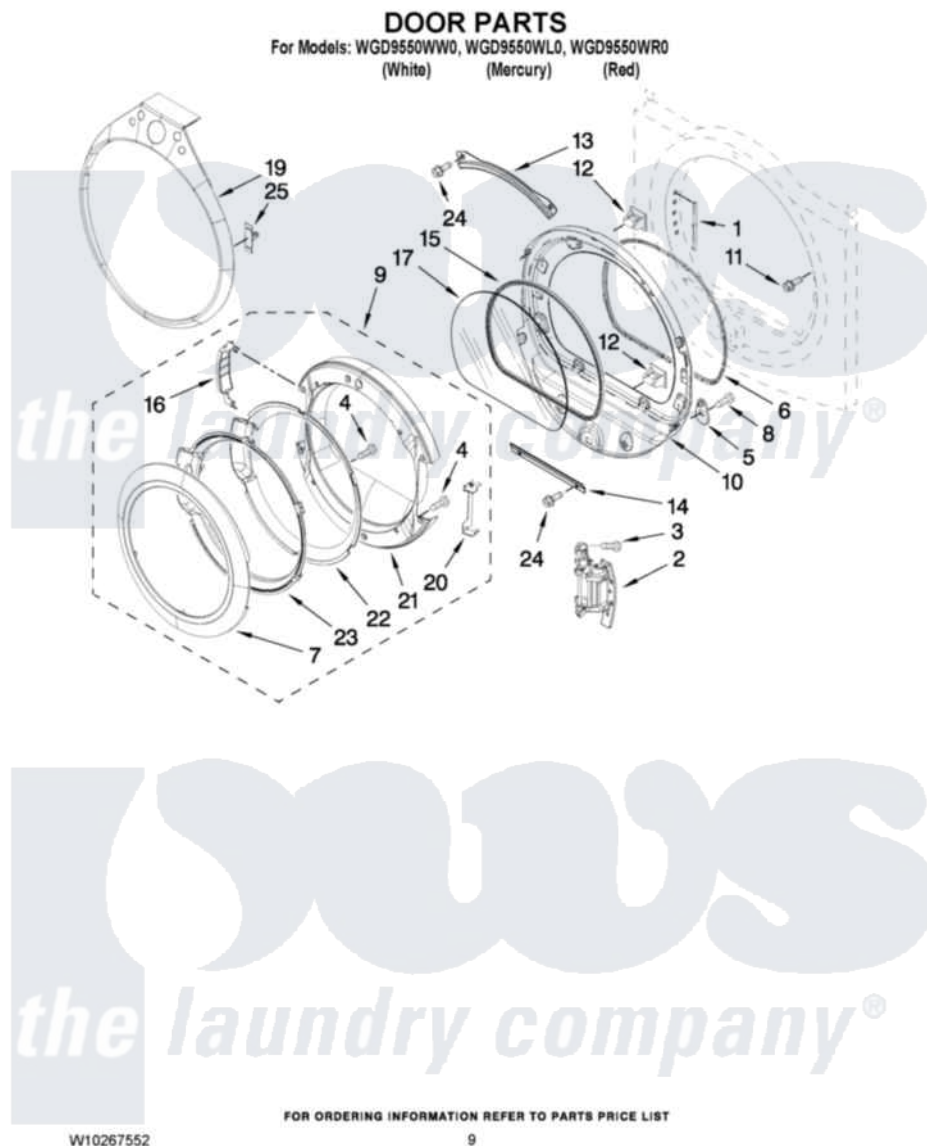

Whirlpool WGD9550WL0 05 - DOOR PARTS

Whirlpool [Residential Whirlpool WGD9550WL0 Dryer Parts](#) Parts Diagram 05 - DOOR PARTS
Click on the part number to view part

Item	Original Part Number	Replaced By	Status	Part Description
1	W10085210			Label-Hinge Hole Cover Front Panel
2	W10139920			Door Hinge Assembly
3	W10159996			Screw, 10-24 X 25/64
4	9742177			Screw, 8-18 X .625
5	W10048910			Screw-Plug
6	W10139457			Seal-Door Handle, Ring Door
7	8579502			Handle, Door
8	3400224			Screw, 1/4-20 X 3/8
9	N/P		Not Available	DOOR ASSEMBLY (OUTER)
10	8578229			Door Assembly
11	355515			Screw, 8-18 X 11/16
12	690081	279570		Latch
13	8519356			Retainer-Window
14	8519354			Retainer-Window
15	8579662			Gasket, Window

16	W10180119	Cover-Hinge, Stationary Cover Hinge
"	W10181197	Cover Hinge
17	8566254	Glass-Window
19	W10246600	Tear-Drop Trim And Clip Assembly
"	W10249767	Tear-Drop Trim And Clip Assembly
"	W10249765	Tear-Drop Trim And Clip Assembly
20	W10180120	Shield, Door
21	W10180118	Door, Intermediate
22	W10180117	Door Mask
23	8578155	Door Screen
24	3393258	3373329D Screw
25	W10129065	Trim-Clip Metal