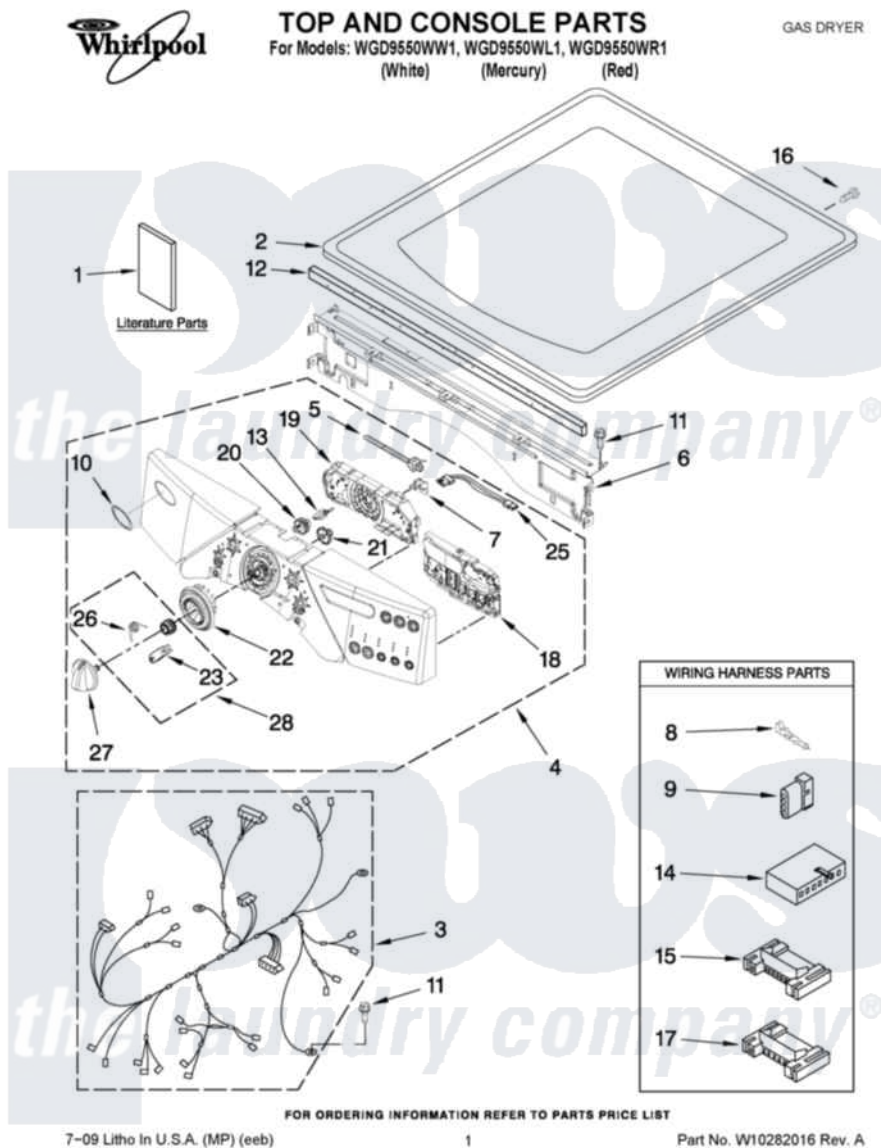

Whirlpool WGD9550WL1 01 - TOP AND CONSOLE PARTS

Whirlpool Residential Whirlpool WGD9550WL1 Dryer Parts Parts Diagram 01 - TOP AND CONSOLE PARTS
Click on the part number to view part

Item	Original Part Number	Replaced By	Status	Part Description
1	W10244607			Use And Care Guide
"	W10258369		Not Available	TECH SHEET
"	W10255469		Not Available	INSTALLATION INSTRUCTIONS
2	3980634	W10117263		Top
"	W10249738			Toe Panel
"	W10249739			Top
3	W10111069			Harness, Main
4	W10255229			Panel, Console
"	W10255231			Panel, Console
"	W10255230			Panel, Console
5	3391018			Tie Cable
6	W10215656			Bracket, Console
7	W10112268			Clip-Harness
8	94614			Terminal
9	3936144			Do-It-Yourself Repair Manuals
10	W10117943	8303811		Badge, Assembly

11	3390647	488729	Screw
12	W10112267		Foam-Seal Control Bracket
13	W10030070	W10012480	Kit
14	3936150		Connector, 7-Circuit
15	3395683		Receptacle, Multi-Terminal
16	98139	303776	Screw
17	2203186		Connector, 5-Circuit
18	W10255236	W10294715	Kit
19	W10110658		User Interface
20	W10012430		Encoder, Wheel Kit.
21	W10012440		Retainer-Snap
22	W10250089		Knob, Light Ring
23	W10012810	280230	Encoder, Wheel Kit.
25	W10242906		Harness, Communication
26	W10012820	280230	Encoder, Wheel Kit.
27	W10190685		Knob, Control
28	W10012480		Kit