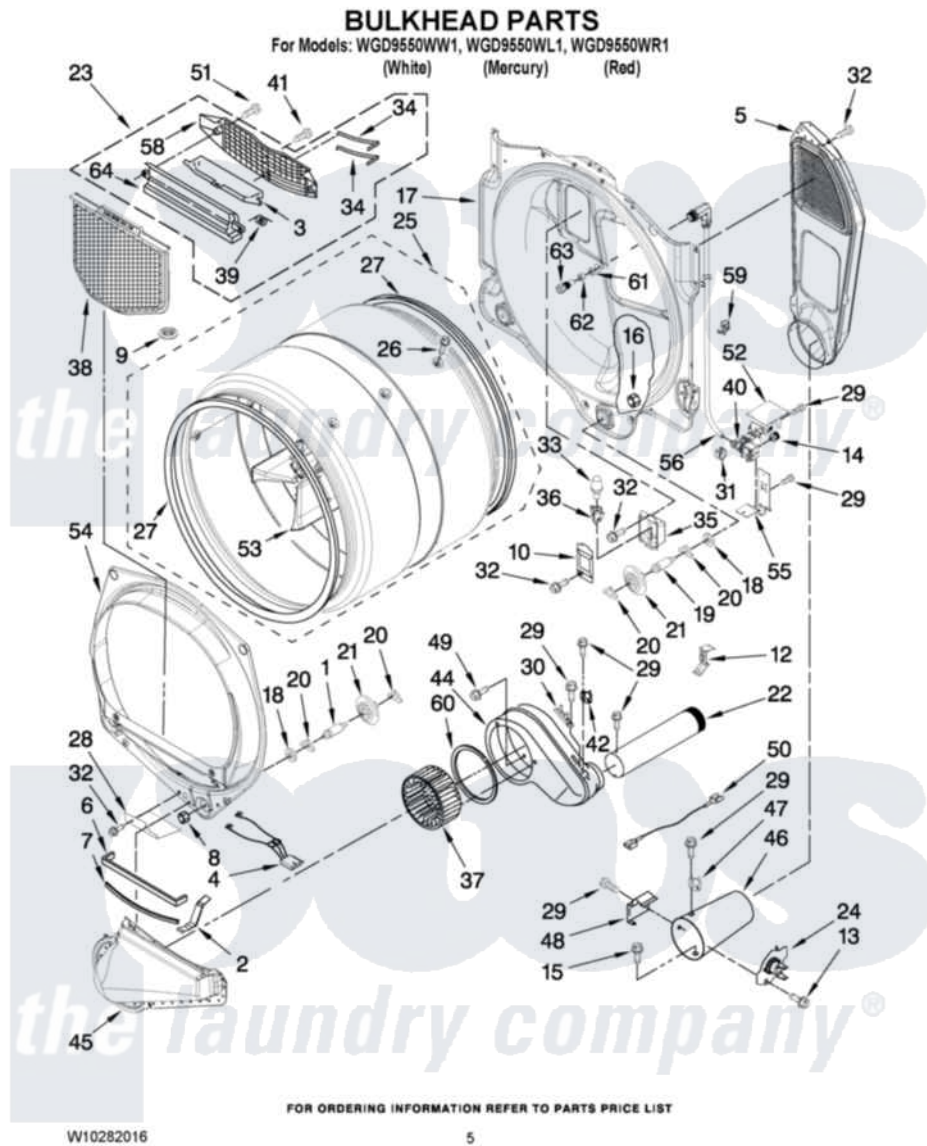

Whirlpool WGD9550WL1 03 - BULKHEAD PARTS

Whirlpool [Residential Whirlpool WGD9550WL1 Dryer Parts](#) Parts Diagram 03 - BULKHEAD PARTS
Click on the part number to view part

Item	Original Part Number	Replaced By	Status	Part Description
1	8575324	W10359271		Shaft, Drum Roller Threads
2	8066208			Clip-Exhaust
3	3394984	8563758		Door, Lint Screen
4	3406653			Harness, Sensor
5	3394346			Air Duct Assembly
6	697813			Seal, Outlet Housing
7	697814	697813		Seal, Outlet Housing
8	3934666	W10080210		Nut, 3/8 X 16
9	W10128544			Housing-Outlet
10	3402841	8532165		Lens, Drum Light
12	8572105			Retainer, Toe Panel
13	8533971	90767		Screw, 8A X 3/8 HeX Washer Head Tapping
14	W10044605			Coupling, Hose
15	693995			Screw, Hex Head
16	W10001120	W10080190		Nut, 3/8-16
17	W10133857			Bulkhead, Rear