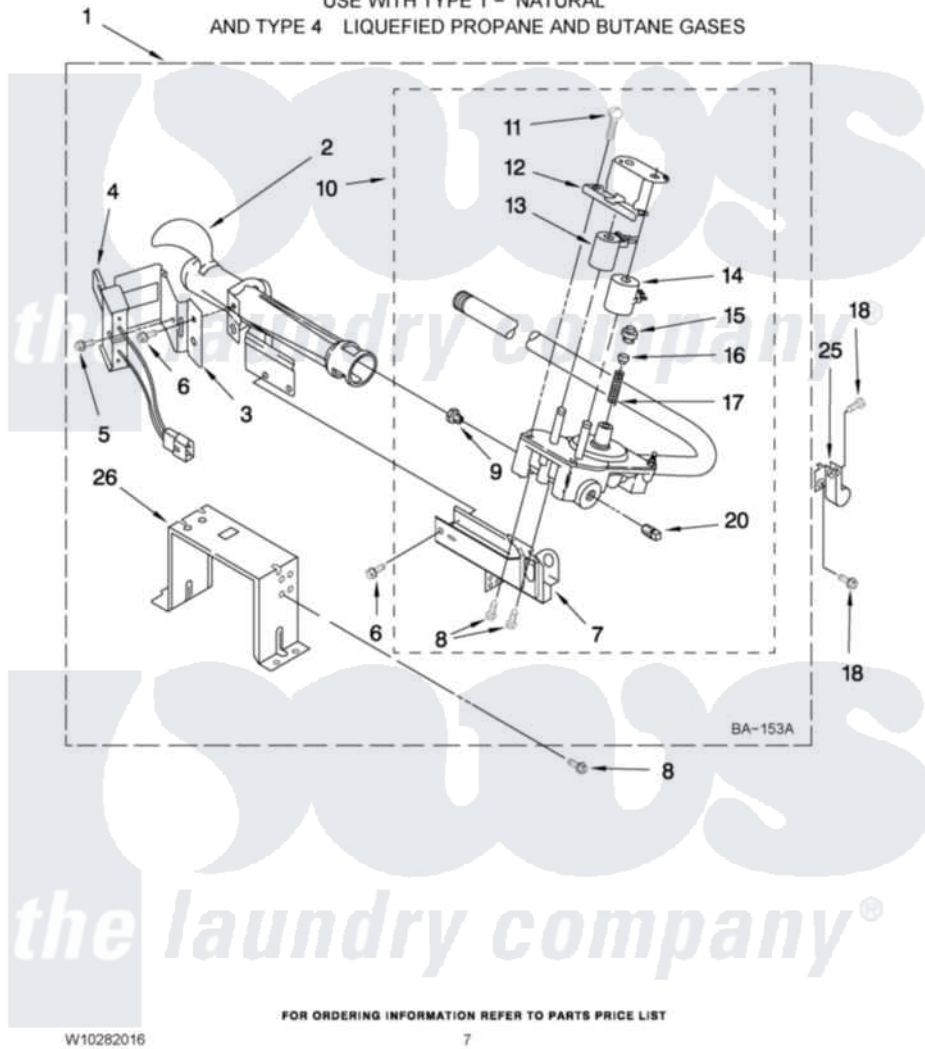

Whirlpool WGD9550WL1 04 - 8576353 BURNER ASSEMBLY

8576353 BURNER ASSEMBLY

For Models: WGD9550WW1, WGD9550WL1, WGD9550WR1
(White) (Mercury) (Red)

USE WITH TYPE 1 - NATURAL
AND TYPE 4 LIQUEFIED PROPANE AND BUTANE GASES

W10282016

7

Whirlpool Residential Whirlpool WGD9550WL1 Dryer Parts Parts Diagram 04 - 8576353 BURNER ASSEMBLY
Click on the part number to view part

Item	Original Part Number	Replaced By	Status	Part Description
1	8576353	280119		Burner-Gas
2	688617	693140		Burner
3	694298			Bracket, Ignitor
4	686590	279311		Ignitor
5	3393909			Screw, 8-32 X 7/8
6	343641	681414		Screw, 10AB X 1/2
7	3389871		Not Available	Base, Burner
8	3387057			Screw, 10-16 X 1/2 Orifice, Burner
9	15418			Orifice, Burner Type 1
"	15422		Not Available	ORIFICE, BURNER (TYPE 4) (BUTANE)
"	234867	229742		Orifice, Burner
10	W10118347	W10293912		Valve-Gas
11	694421			Screw, Bracket Mounting
12	694538			Bracket, Shunt
13	694540			Coil, 60 Hz