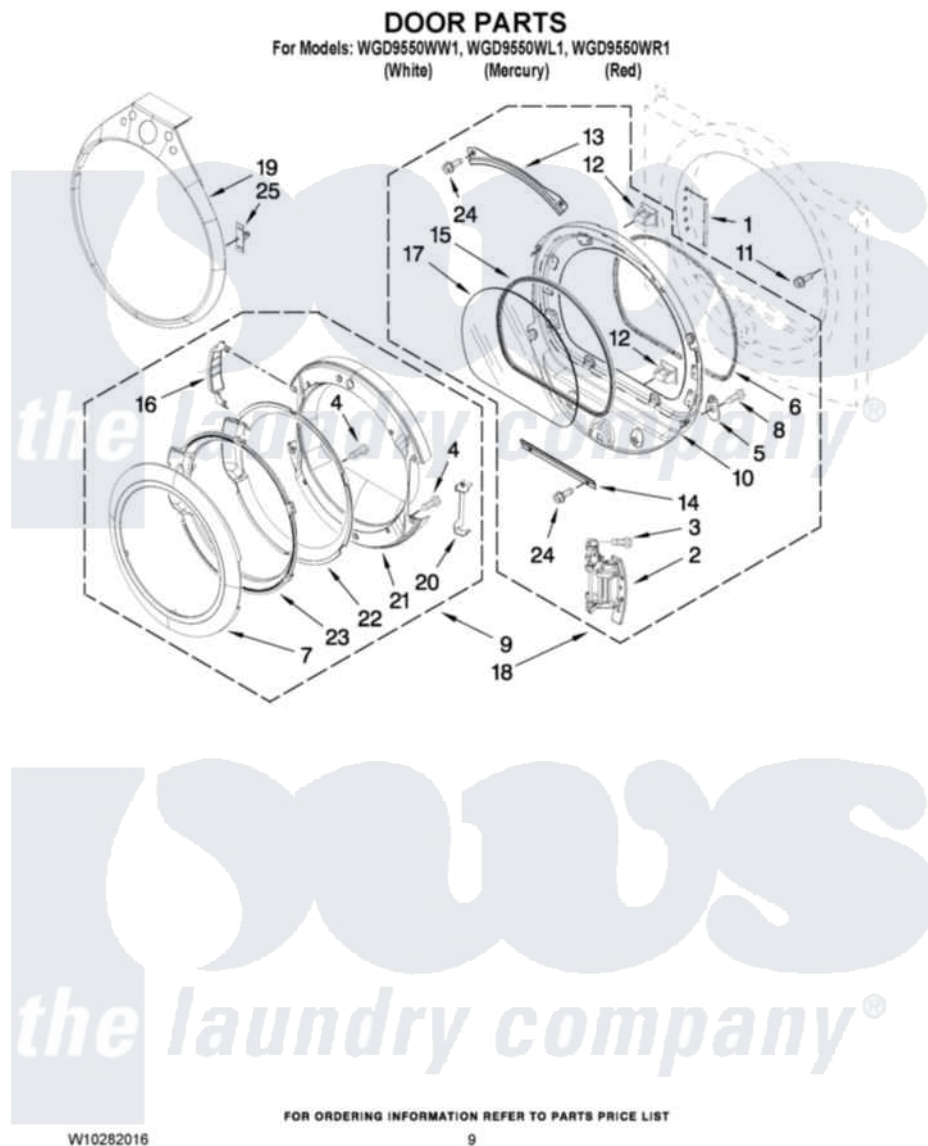

Whirlpool WGD9550WL1 05 - DOOR PARTS

Whirlpool [Residential Whirlpool WGD9550WL1 Dryer Parts](#) Parts Diagram 05 - DOOR PARTS
Click on the part number to view part

Item	Original Part Number	Replaced By	Status	Part Description
1	W10085210			Label-Hinge Hole Cover Front Panel
2	W10139920			Door Hinge Assembly
3	W10159996			Screw, 10-24 X 25/64
4	9742177			Screw, 8-18 X .625
5	W10048910			Screw-Plug
6	W10139457			Seal-Door Handle, Ring Door
7	8579502			Handle, Door
8	3400224			Screw, 1/4-20 X 3/8
9	W10180115			Door Assembly
10	8578229			Door Assembly
11	355515			Screw, 8-18 X 11/16
12	690081	279570		Latch
13	8519356			Retainer-Window
14	8519354			Retainer-Window
15	8579662			Gasket, Window
				Cover Hinge, Stationary Cover

16	W10180119	Cover-Hinge, Stationary Cover Hinge
17	8566254	Glass-Window
18	8577819	Door Assembly
19	W10246600	Tear-Drop Trim And Clip Assembly
"	W10249767	Tear-Drop Trim And Clip Assembly
"	W10249765	Tear-Drop Trim And Clip Assembly
20	W10180120	Shield, Door
21	W10180118	Door, Intermediate
22	W10180117	Door Mask
23	8578155	Door Screen
24	3393258	3373329D Screw
25	W10129065	Trim-Clip Metal