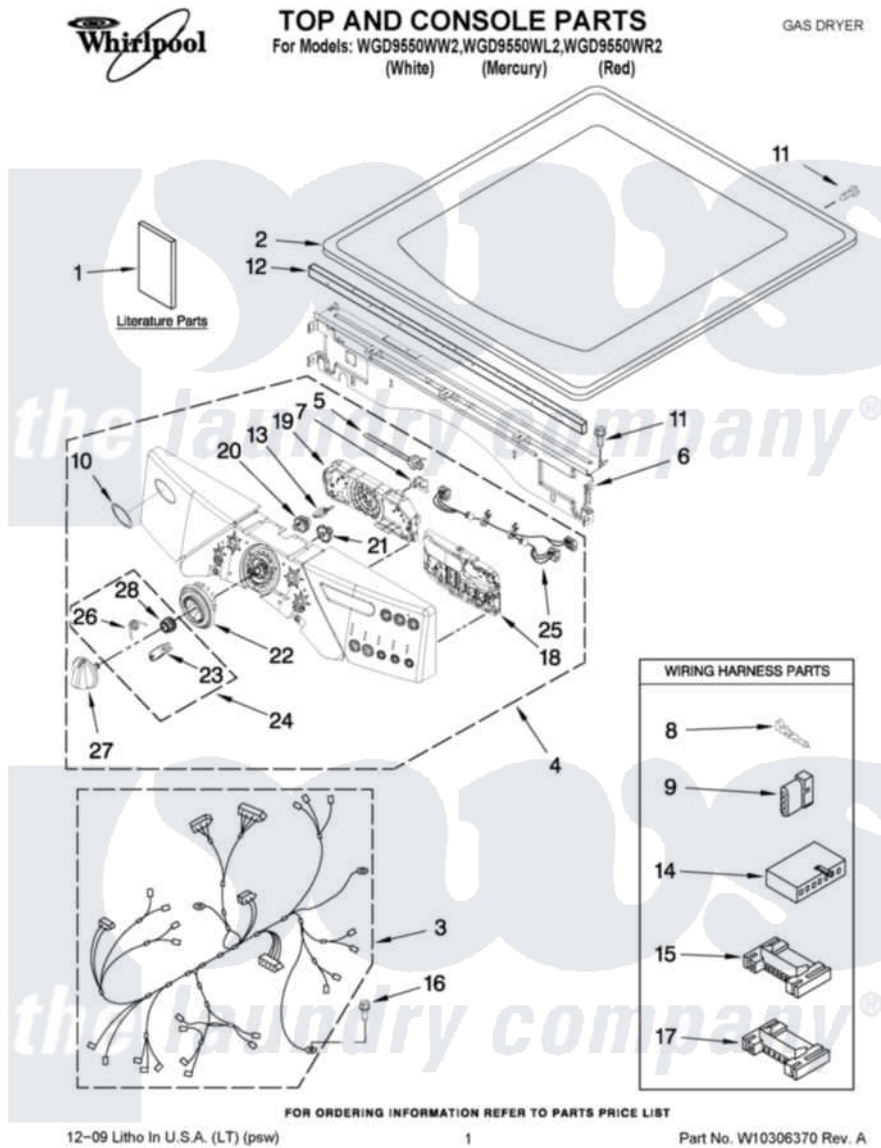

# Whirlpool WGD9550WL2 01 - TOP AND CONSOLE PARTS

Whirlpool Residential Whirlpool WGD9550WL2 Dryer Parts Parts Diagram 01 - TOP AND CONSOLE PARTS  
 Click on the part number to view part

Item	Original Part Number	Replaced By	Status	Part Description
1	<a href="#">W10244607</a>			Use And Care Guide
"	W10258369		Not Available	TECH SHEET
"	W10255469		Not Available	INSTALLATION INSTRUCTIONS
2	3980634	<a href="#">W10117263</a>		Top
"	<a href="#">W10249738</a>			Toe Panel
"	<a href="#">W10249739</a>			Top
3	<a href="#">W10111069</a>			Harness, Main
4	<a href="#">W10255229</a>			Panel, Console
"	<a href="#">W10255231</a>			Panel, Console
"	<a href="#">W10255230</a>			Panel, Console
5	<a href="#">3391018</a>			Tie Cable
6	<a href="#">W10215656</a>			Bracket, Console
7	<a href="#">W10112268</a>			Clip-Harness
8	<a href="#">94614</a>			Terminal
9	<a href="#">3936144</a>			Do-It-Yourself Repair Manuals
10	W10117943	<a href="#">8303811</a>		Badge, Assembly

11	3390647	<a href="#">488729</a>	Screw
12	<a href="#">W10112267</a>		Foam-Seal Control Bracket
13	W10030070	<a href="#">W10012480</a>	Kit
14	<a href="#">3936150</a>		Connector, 7-Circuit
15	<a href="#">3395683</a>		Receptacle, Multi-Terminal
16	<a href="#">693995</a>		Screw, Hex Head
17	<a href="#">2203186</a>		Connector, 5-Circuit
18	<a href="#">W10279773</a>		User Interface
19	<a href="#">W10279709</a>		User Interface,
20	<a href="#">W10012430</a>		Encoder, Wheel Kit.
21	<a href="#">W10012440</a>		Retainer-Snap
22	<a href="#">W10250089</a>		Knob, Light Ring
23	W10012810	<a href="#">280230</a>	Encoder, Wheel Kit.
24	<a href="#">W10012480</a>		Kit
25	<a href="#">W10242906</a>		Harness, Communication
26	W10012820	<a href="#">280230</a>	Encoder, Wheel Kit.
27	<a href="#">W10190685</a>		Knob, Control
28	W10012460	<a href="#">280230</a>	Encoder, Wheel Kit.