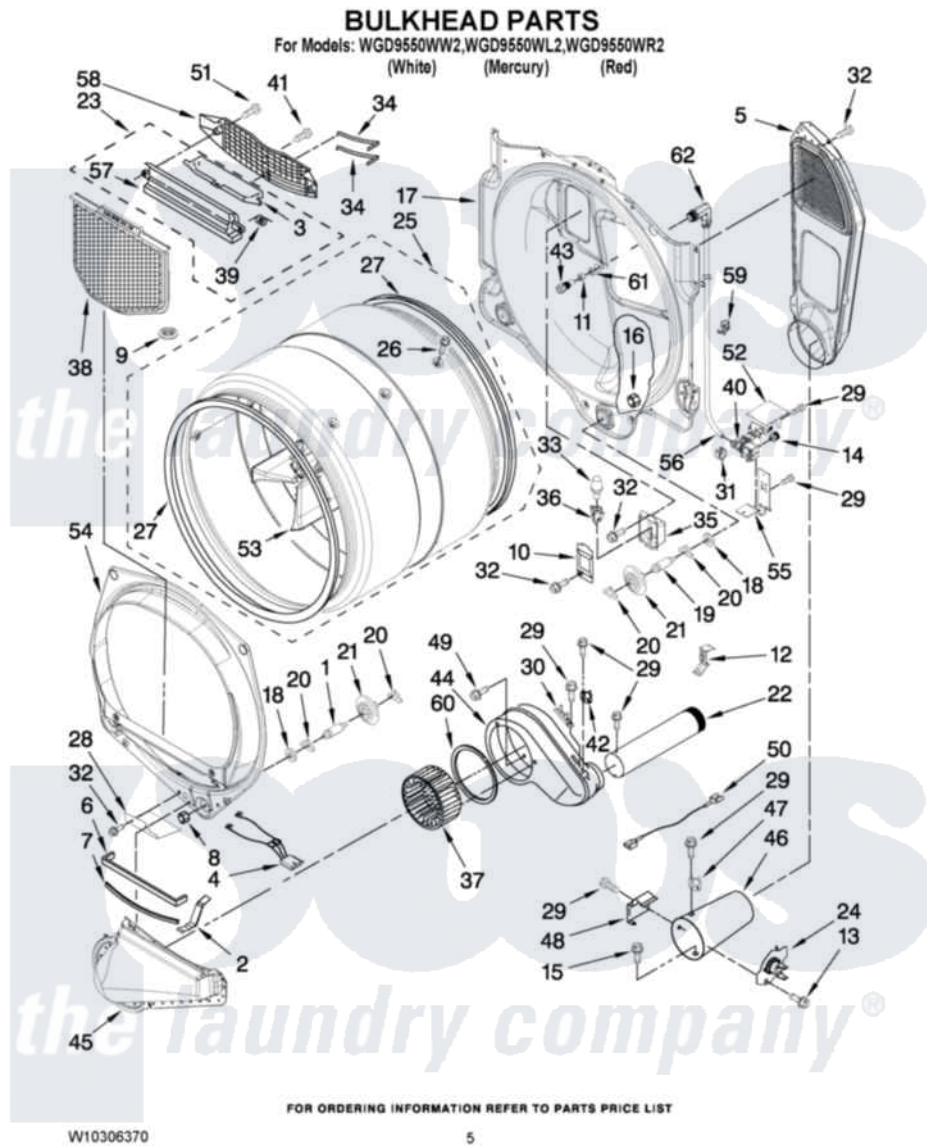

Whirlpool WGD9550WL2 03 - BULKHEAD PARTS

Whirlpool [Residential Whirlpool WGD9550WL2 Dryer Parts](#) Parts Diagram 03 - BULKHEAD PARTS
Click on the part number to view part

Item	Original Part Number	Replaced By	Status	Part Description
1	8575324	W10359271		Shaft, Drum Roller Threads
2	8066208			Clip-Exhaust
3	W10153413			Door, Lint Screen
4	3406653			Harness, Sensor
5	3394346			Air Duct Assembly
6	697813			Seal, Outlet Housing
7	697814	697813		Seal, Outlet Housing
8	3934666	W10080210		Nut, 3/8 X 16
9	W10128544			Housing-Outlet
10	3402841	8532165		Lens, Drum Light
11	W10044628			Brass, Nut 9/16 - 24 X 1/32
12	8572105			Retainer, Toe Panel
13	8533971	90767		Screw, 8A X 3/8 HeX Washer Head Tapping
14	W10044605			Coupling, Hose
15	693995			Screw, Hex Head
16	W10001120	W10080190		Nut, 3/8-16