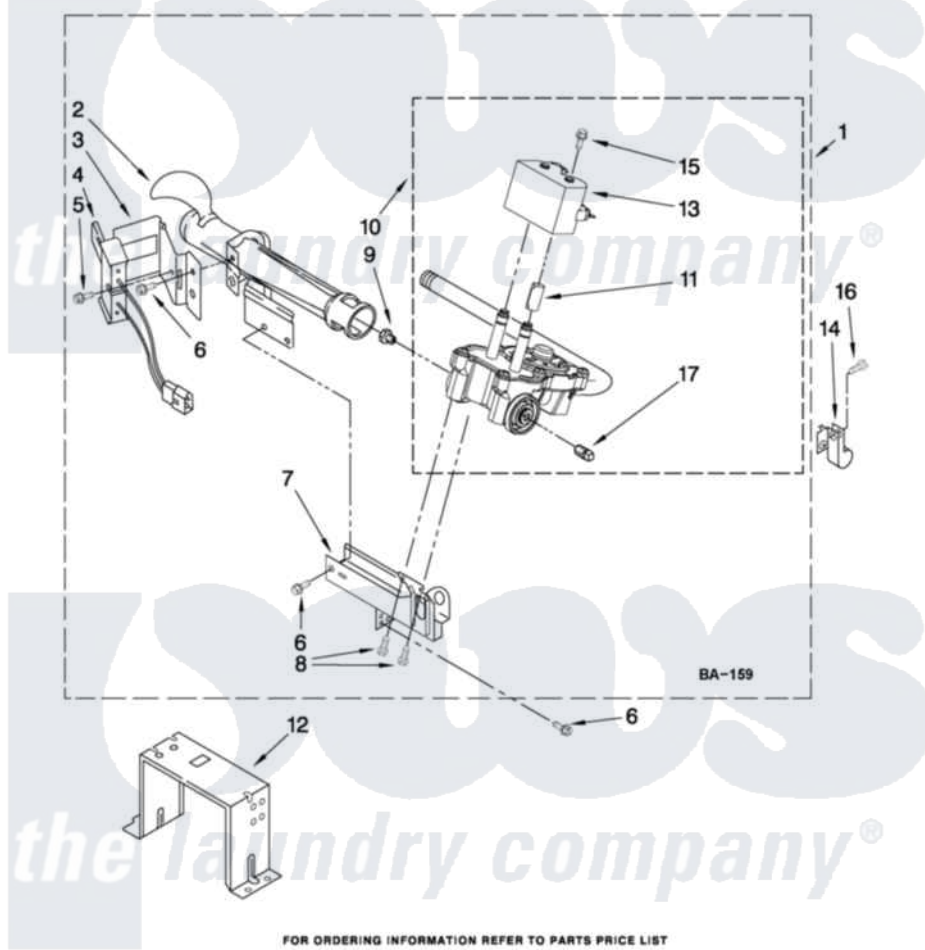

Whirlpool WGD9550WL2 04 - W10293911 BURNER ASSEMBLY

W10293911 BURNER ASSEMBLY

For Models: WGD9550WW2, WGD9550WL2, WGD9550WR2
(White) (Mercury) (Red)

USE WITH TYPE 1 - NATURAL, TYPE 2 - MIXED,
AND TYPE 4 - LIQUEFIED PROPANE AND BUTANE GASES

FOR ORDERING INFORMATION REFER TO PARTS PRICE LIST

W10306370

7

Whirlpool [Residential Whirlpool WGD9550WL2 Dryer Parts](#) Parts Diagram 04 - W10293911 BURNER ASSEMBLY
Click on the part number to view part

Item	Original Part Number	Replaced By	Status	Part Description
1	W10293911	W10310204		Burner-Gas
2	688617	693140		Burner
3	694298			Bracket, Ignitor
4	686590	279311		Ignitor
5	3393909			Screw, 8-32 X 7/8
6	343641	681414		Screw, 10AB X 1/2
7	3389871		Not Available	Base, Burner
8	3387057			Screw, 10-16 X 1/2 Orifice, Burner
9	15418			Orifice, Burner Type 1
10	W10175144	W10293912		Valve-Gas
11	W10295524	W10328463		Coil, 60 Hz
12	3389889			Bracket, Support
13	W10273784	W10328463		Coil, 60 Hz
14	3978776			Bracket, Gas Pipe Switch
15	326049536			Screw, Coil
16	3390647	488729		Screw