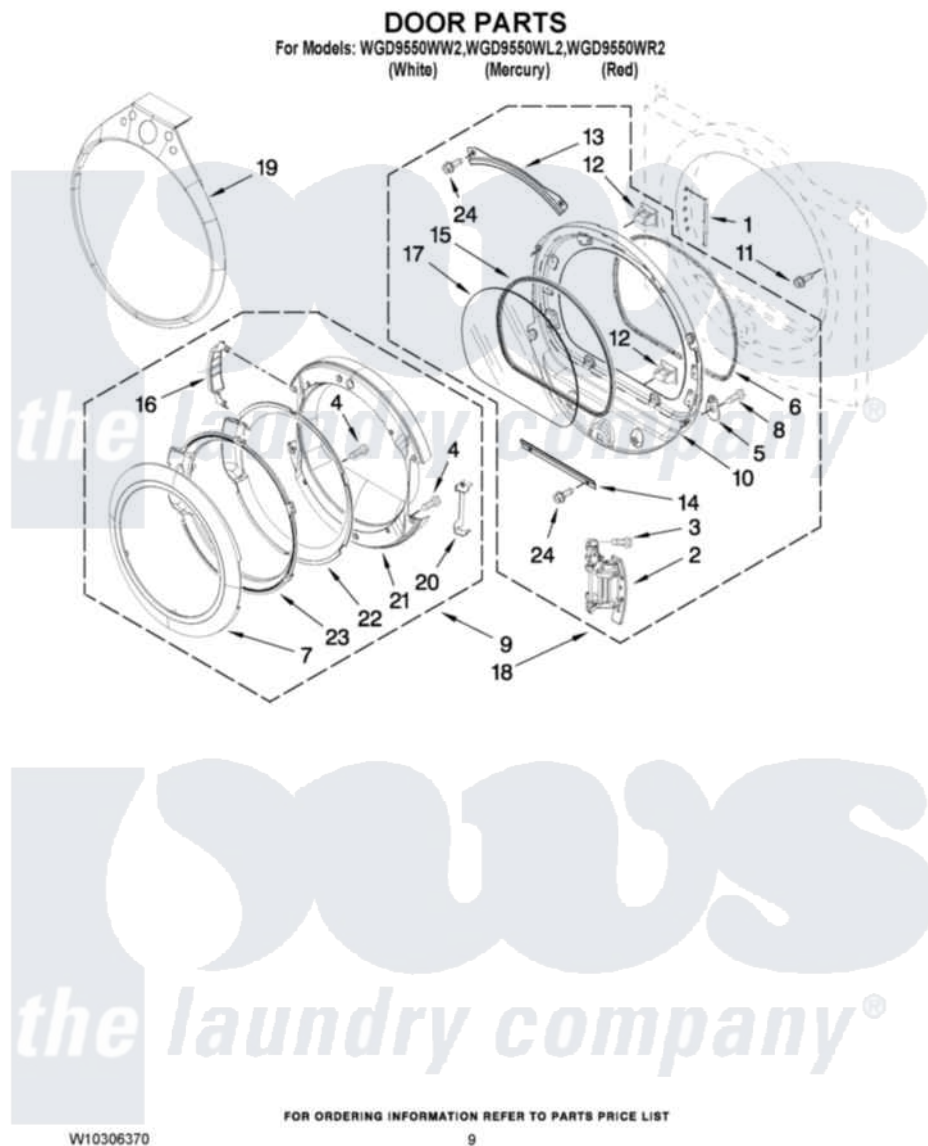

Whirlpool WGD9550WL2 05 - DOOR PARTS

Whirlpool [Residential Whirlpool WGD9550WL2 Dryer Parts](#) Parts Diagram 05 - DOOR PARTS
Click on the part number to view part

Item	Original Part Number	Replaced By	Status	Part Description
1	W10085230			Label, Hinge Hole Cover
2	W10139920			Door Hinge Assembly
3	W10159996			Screw, 10-24 X 25/64
4	9742177			Screw, 8-18 X .625
5	W10048910			Screw-Plug
6	W10139457			Seal-Door Handle, Ring Door
7	8579502			Handle, Door
8	3400224			Screw, 1/4-20 X 3/8
9	W10180115			Door Assembly
10	8578229			Door Assembly
11	355515			Screw, 8-18 X 11/16
12	690081	279570		Latch
13	8519356			Retainer-Window
14	8519354			Retainer-Window
15	8579662			Gasket, Window
16	W10180119			Cover-Hinge, Stationary Cover Hinge

17	8566254		Glass-Window
18	8577819		Door Assembly
19	W10246600		Tear-Drop Trim And Clip Assembly
"	W10249767		Tear-Drop Trim And Clip Assembly
"	W10249765		Tear-Drop Trim And Clip Assembly
20	W10180120		Shield, Door
21	W10180118		Door, Intermediate
22	W10180117		Door Mask
23	8578155		Door Screen
24	3393258	3373329D	Screw