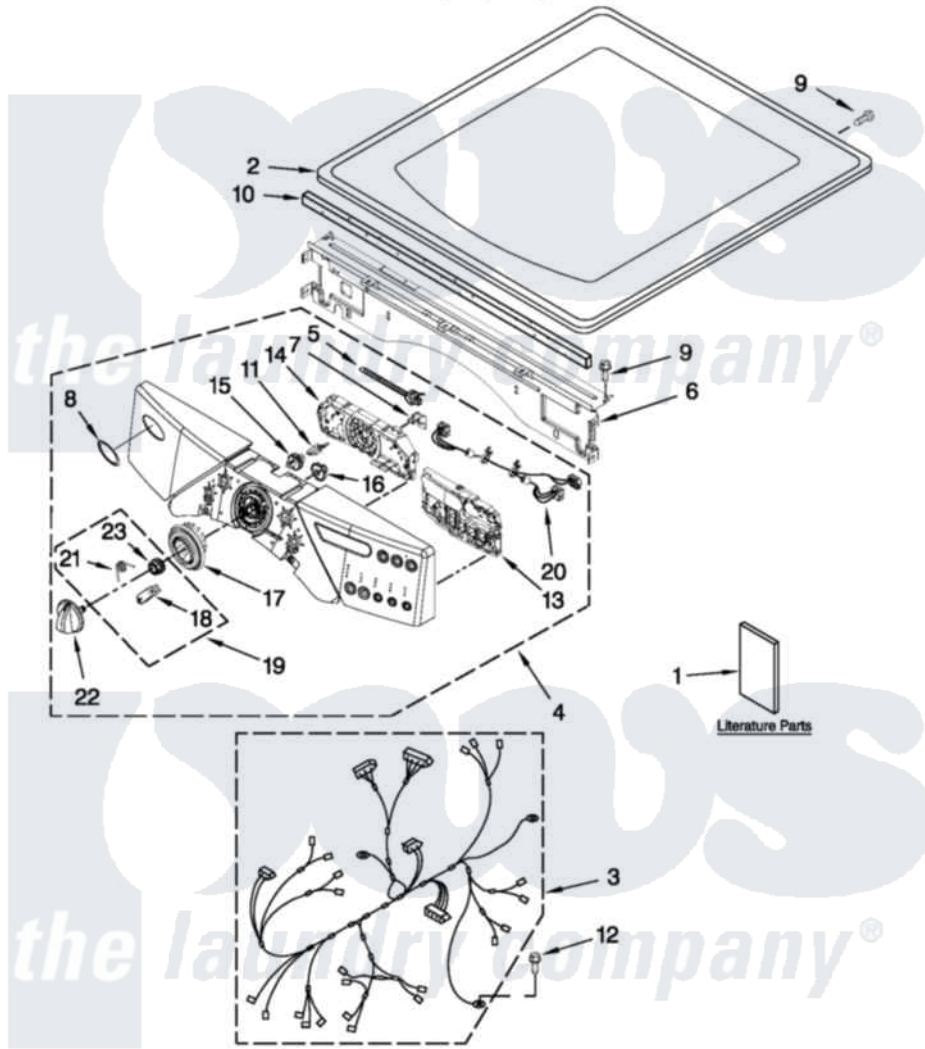

Whirlpool WGD9550WL3 01 - TOP AND CONSOLE PARTS

TOP AND CONSOLE PARTS

GAS DRYER

For Models: WGD9550WW3, WGD9550WL3
(White) (Mercury)

FOR ORDERING INFORMATION REFER TO PARTS PRICE LIST

3-12 Litho In U.S.A. (BMN)(bay)

1

Part No. W10492461 Rev. A

Whirlpool Residential Whirlpool WGD9550WL3 Dryer Parts Parts Diagram 01 - TOP AND CONSOLE PARTS

Click on the part number to view part

Item	Original Part Number	Replaced By	Status	Part Description
1	W10477028		Not Available	USE & CARE GUIDE
"	W10298850		Not Available	TECH SHEET
"	W10471645		Not Available	INSTALLATION, INSTRUCTION
2	3980634	W10117263		Top
"	W10249739			Top
3	W10111069			Harness, Main
4	W10255229			Panel, Console
"	W10255230			Panel, Console
5	3391018			Tie Cable
6	W10215656			Bracket, Console
7	W10112268			Clip-Harness
8	W10117943	8303811		Badge, Assembly
9	3390647	488729		Screw
10	W10112267			Foam-Seal Control Bracket
11	W10030070	W10012480		Kit
12	693995			Screw, Hex Head

13	W10279773		User Interface
14	W10279709		User Interface,
15	W10012430		Encoder, Wheel Kit.
16	W10012440		Retainer-Snap
17	W10250089		Knob, Light Ring
18	W10012810	280230	Encoder, Wheel Kit.
19	W10012480		Kit
20	W10242906		Harness, Communication
21	W10012820	280230	Encoder, Wheel Kit.
22	W10190685		Knob, Control
23	W10133763	Not Available	DETENT WHEEL (SERVICE ONLY WITH ILLUS. 28)