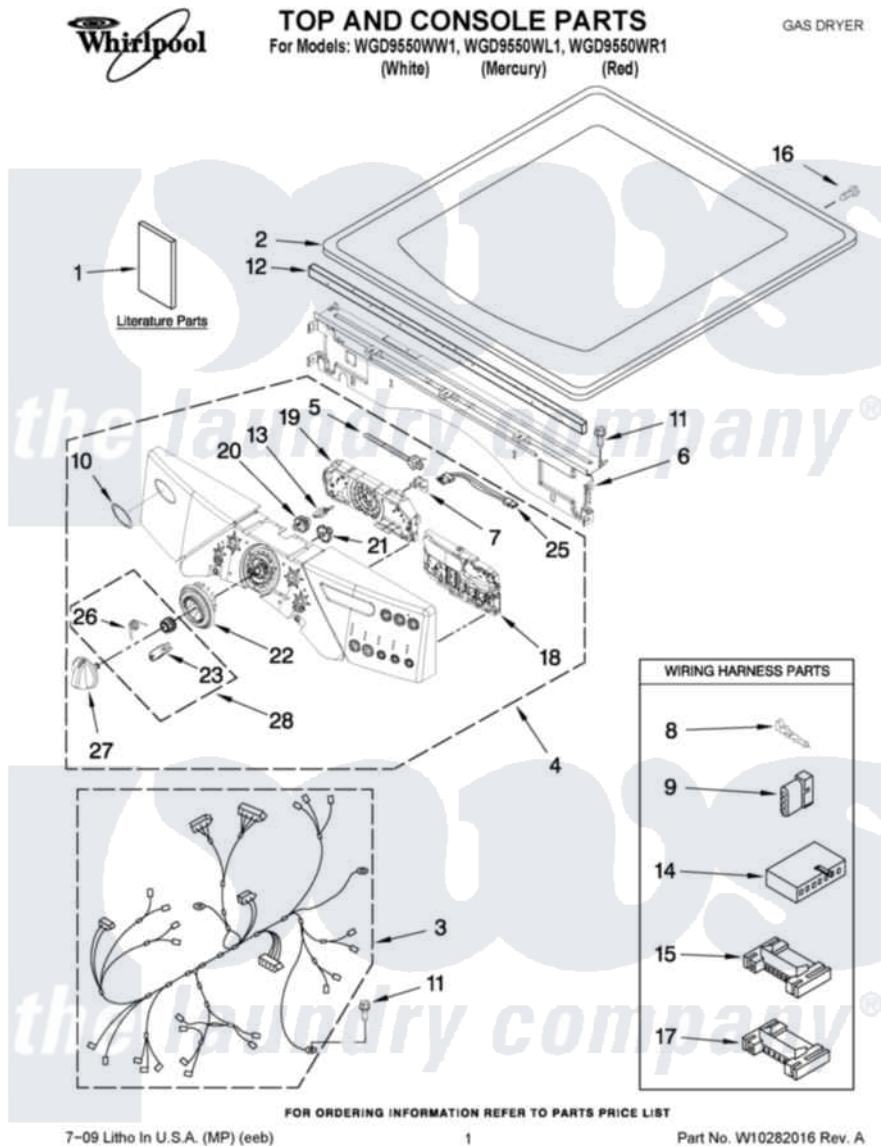

Whirlpool WGD9550WR1 01 - TOP AND CONSOLE PARTS

Whirlpool Residential Whirlpool WGD9550WR1 Dryer Parts Parts Diagram 01 - TOP AND CONSOLE PARTS
 Click on the part number to view part

Item	Original Part Number	Replaced By	Status	Part Description
1	W10244607			Use And Care Guide
"	W10258369		Not Available	TECH SHEET
"	W10255469		Not Available	INSTALLATION INSTRUCTIONS
2	3980634	W10117263		Top
"	W10249738			Toe Panel
"	W10249739			Top
3	W10111069			Harness, Main
4	W10255229			Panel, Console
"	W10255231			Panel, Console
"	W10255230			Panel, Console
5	3391018			Tie Cable
6	W10215656			Bracket, Console
7	W10112268			Clip-Harness
8	94614			Terminal
9	3936144			Do-It-Yourself Repair Manuals
10	W10117943	8303811		Badge, Assembly

11	3390647	488729	Screw
12	W10112267		Foam-Seal Control Bracket
13	W10030070	W10012480	Kit
14	3936150		Connector, 7-Circuit
15	3395683		Receptacle, Multi-Terminal
16	98139	303776	Screw
17	2203186		Connector, 5-Circuit
18	W10255236	W10294715	Kit
19	W10110658		User Interface
20	W10012430		Encoder, Wheel Kit.
21	W10012440		Retainer-Snap
22	W10250089		Knob, Light Ring
23	W10012810	280230	Encoder, Wheel Kit.
25	W10242906		Harness, Communication
26	W10012820	280230	Encoder, Wheel Kit.
27	W10190685		Knob, Control
28	W10012480		Kit