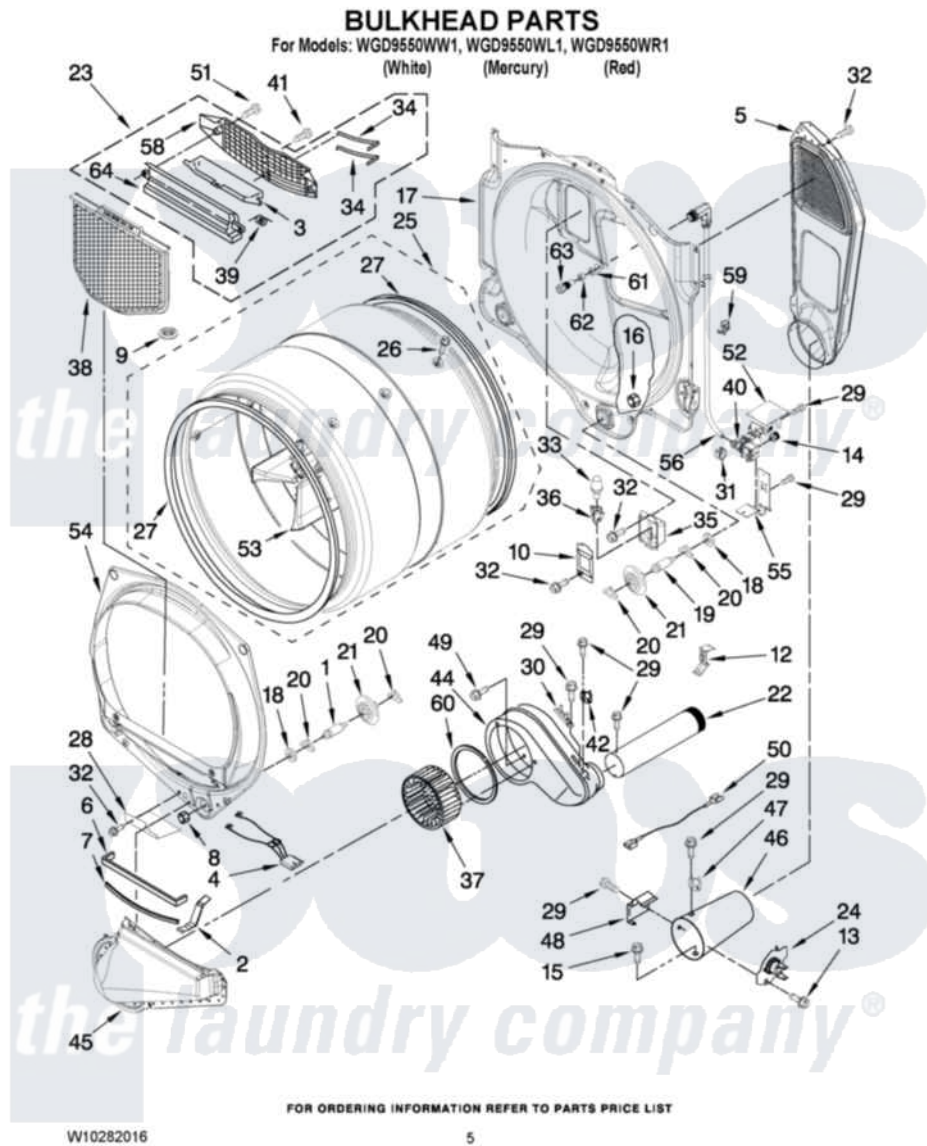

# Whirlpool WGD9550WR1 03 - BULKHEAD PARTS

Whirlpool Residential Whirlpool WGD9550WR1 Dryer Parts Parts Diagram 03 - BULKHEAD PARTS  
Click on the part number to view part

Item	Original Part Number	Replaced By	Status	Part Description
1	8575324	<a href="#">W10359271</a>		Shaft, Drum Roller Threads
2	<a href="#">8066208</a>			Clip-Exhaust
3	3394984	<a href="#">8563758</a>		Door, Lint Screen
4	<a href="#">3406653</a>			Harness, Sensor
5	<a href="#">3394346</a>			Air Duct Assembly
6	<a href="#">697813</a>			Seal, Outlet Housing
7	697814	<a href="#">697813</a>		Seal, Outlet Housing
8	3934666	<a href="#">W10080210</a>		Nut, 3/8 X 16
9	<a href="#">W10128544</a>			Housing-Outlet
10	3402841	<a href="#">8532165</a>		Lens, Drum Light
12	<a href="#">8572105</a>			Retainer, Toe Panel
13	8533971	<a href="#">90767</a>		Screw, 8A X 3/8 HeX Washer Head Tapping
14	<a href="#">W10044605</a>			Coupling, Hose
15	<a href="#">693995</a>			Screw, Hex Head
16	W10001120	<a href="#">W10080190</a>		Nut, 3/8-16
17	<a href="#">W10133857</a>			Bulkhead, Rear