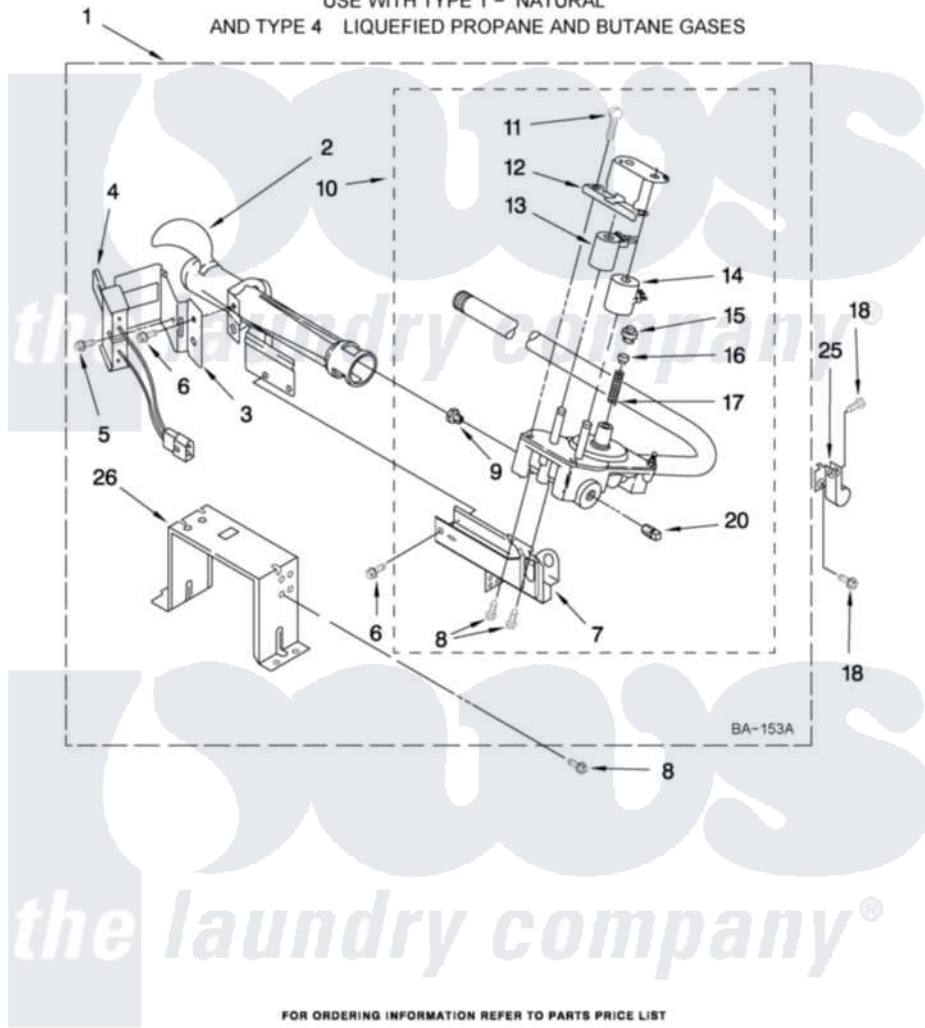

Whirlpool WGD9550WR1 04 - 8576353 BURNER ASSEMBLY

8576353 BURNER ASSEMBLY

For Models: WGD9550WW1, WGD9550WL1, WGD9550WR1
(White) (Mercury) (Red)

USE WITH TYPE 1 - NATURAL
AND TYPE 4 LIQUEFIED PROPANE AND BUTANE GASES

FOR ORDERING INFORMATION REFER TO PARTS PRICE LIST

W10282016

7

Whirlpool [Residential Whirlpool WGD9550WR1 Dryer Parts](#) Parts Diagram 04 - 8576353 BURNER ASSEMBLY
Click on the part number to view part

Item	Original Part Number	Replaced By	Status	Part Description
1	8576353	280119		Burner-Gas
2	688617	693140		Burner
3	694298			Bracket, Ignitor
4	686590	279311		Ignitor
5	3393909			Screw, 8-32 X 7/8
6	343641	681414		Screw, 10AB X 1/2
7	3389871		Not Available	Base, Burner
8	3387057			Screw, 10-16 X 1/2 Orifice, Burner
9	15418			Orifice, Burner Type 1
"	15422		Not Available	ORIFICE, BURNER (TYPE 4) (BUTANE)
"	234867	229742		Orifice, Burner
10	W10118347	W10293912		Valve-Gas
11	694421			Screw, Bracket Mounting
12	694538			Bracket, Shunt
13	694540			Coil, 60 Hz