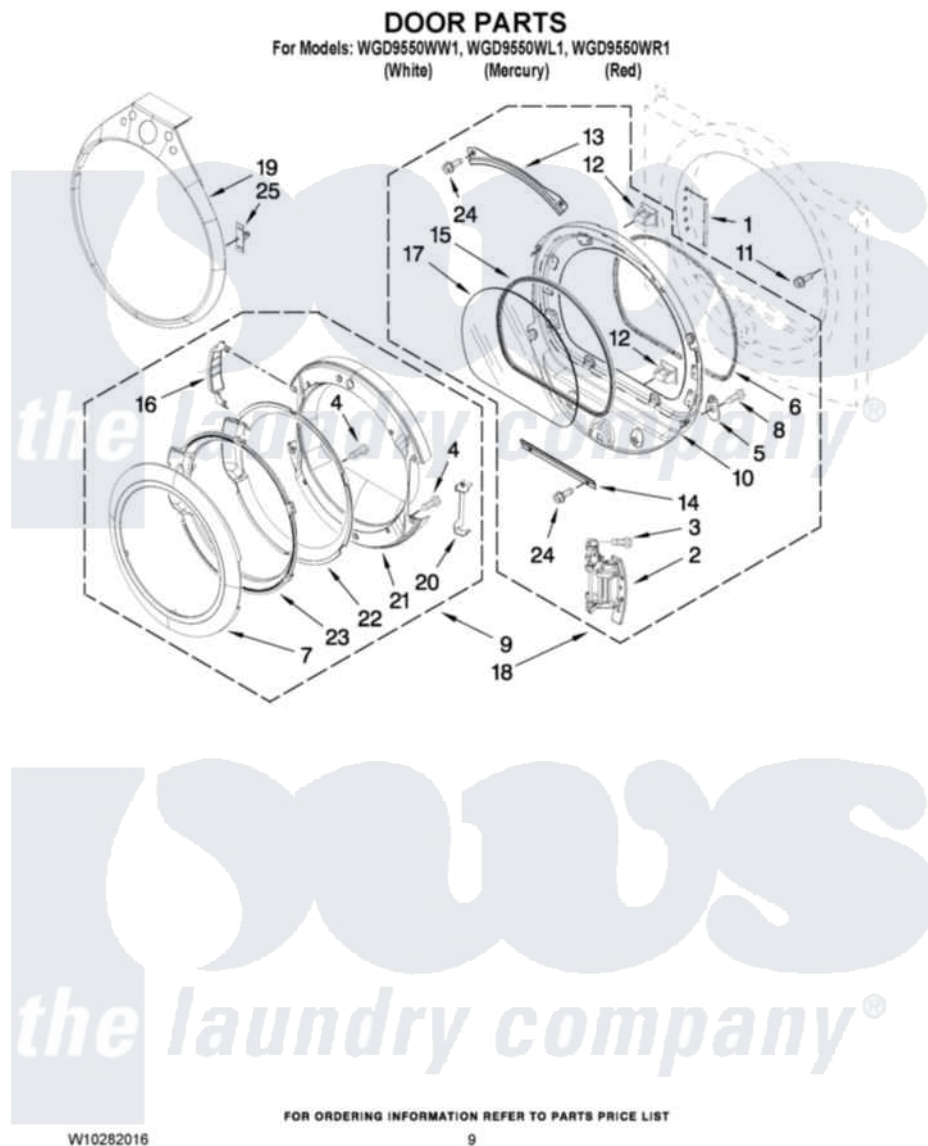

# Whirlpool WGD9550WR1 05 - DOOR PARTS

Whirlpool [Residential Whirlpool WGD9550WR1 Dryer Parts](#) Parts Diagram 05 - DOOR PARTS  
Click on the part number to view part

Item	Original Part Number	Replaced By	Status	Part Description
1	<a href="#">W10085210</a>			Label-Hinge Hole Cover Front Panel
2	<a href="#">W10139920</a>			Door Hinge Assembly
3	<a href="#">W10159996</a>			Screw, 10-24 X 25/64
4	<a href="#">9742177</a>			Screw, 8-18 X .625
5	<a href="#">W10048910</a>			Screw-Plug
6	<a href="#">W10139457</a>			Seal-Door Handle, Ring Door
7	<a href="#">8579502</a>			Handle, Door
8	<a href="#">3400224</a>			Screw, 1/4-20 X 3/8
9	<a href="#">W10180115</a>			Door Assembly
10	<a href="#">8578229</a>			Door Assembly
11	<a href="#">355515</a>			Screw, 8-18 X 11/16
12	690081	<a href="#">279570</a>		Latch
13	<a href="#">8519356</a>			Retainer-Window
14	<a href="#">8519354</a>			Retainer-Window
15	<a href="#">8579662</a>			Gasket, Window
				Cover Hinge, Stationary Cover

16	<a href="#">W10180119</a>	Cover-Hinge, Stationary Cover Hinge
17	<a href="#">8566254</a>	Glass-Window
18	<a href="#">8577819</a>	Door Assembly
19	<a href="#">W10246600</a>	Tear-Drop Trim And Clip Assembly
"	<a href="#">W10249767</a>	Tear-Drop Trim And Clip Assembly
"	<a href="#">W10249765</a>	Tear-Drop Trim And Clip Assembly
20	<a href="#">W10180120</a>	Shield, Door
21	<a href="#">W10180118</a>	Door, Intermediate
22	<a href="#">W10180117</a>	Door Mask
23	<a href="#">8578155</a>	Door Screen
24	3393258	<a href="#">3373329D</a> Screw
25	<a href="#">W10129065</a>	Trim-Clip Metal